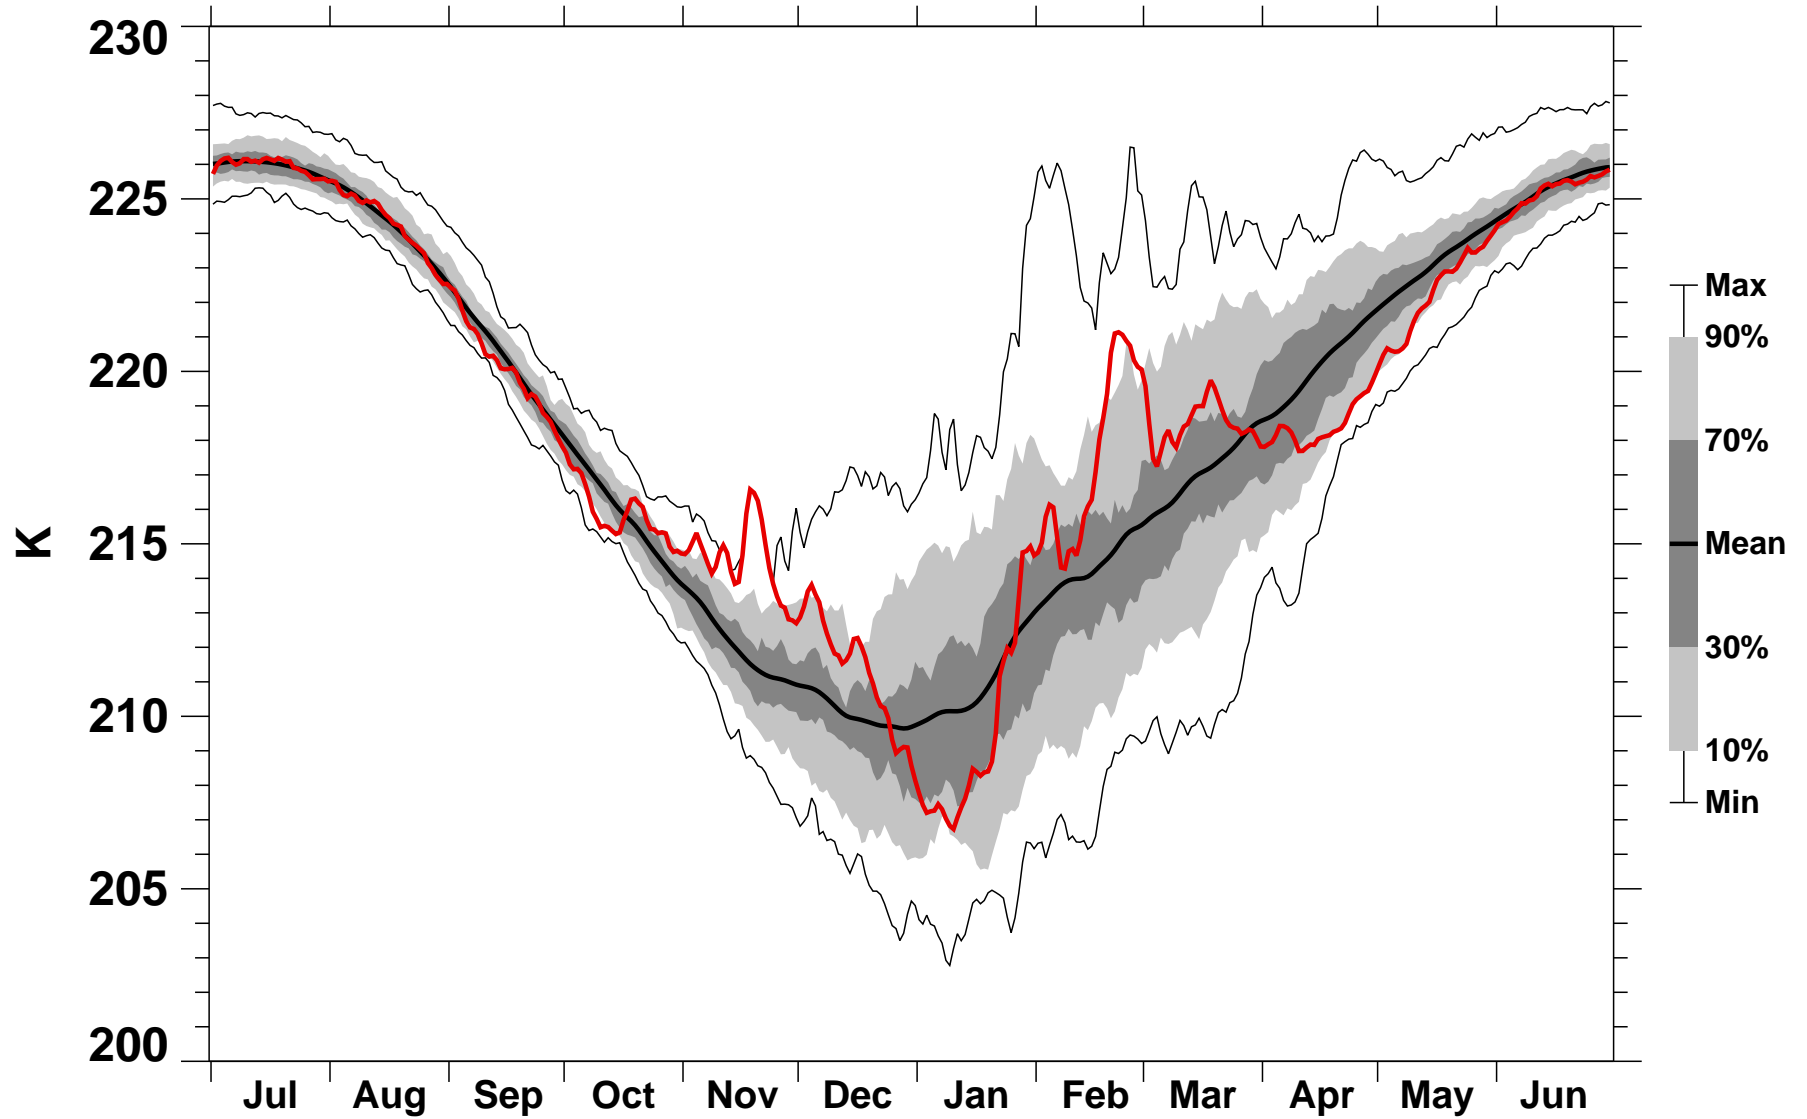

55-75°N Zonal Mean Temperature 50 hPa MERRA2

1978/1979–2022/2023

2009/2010