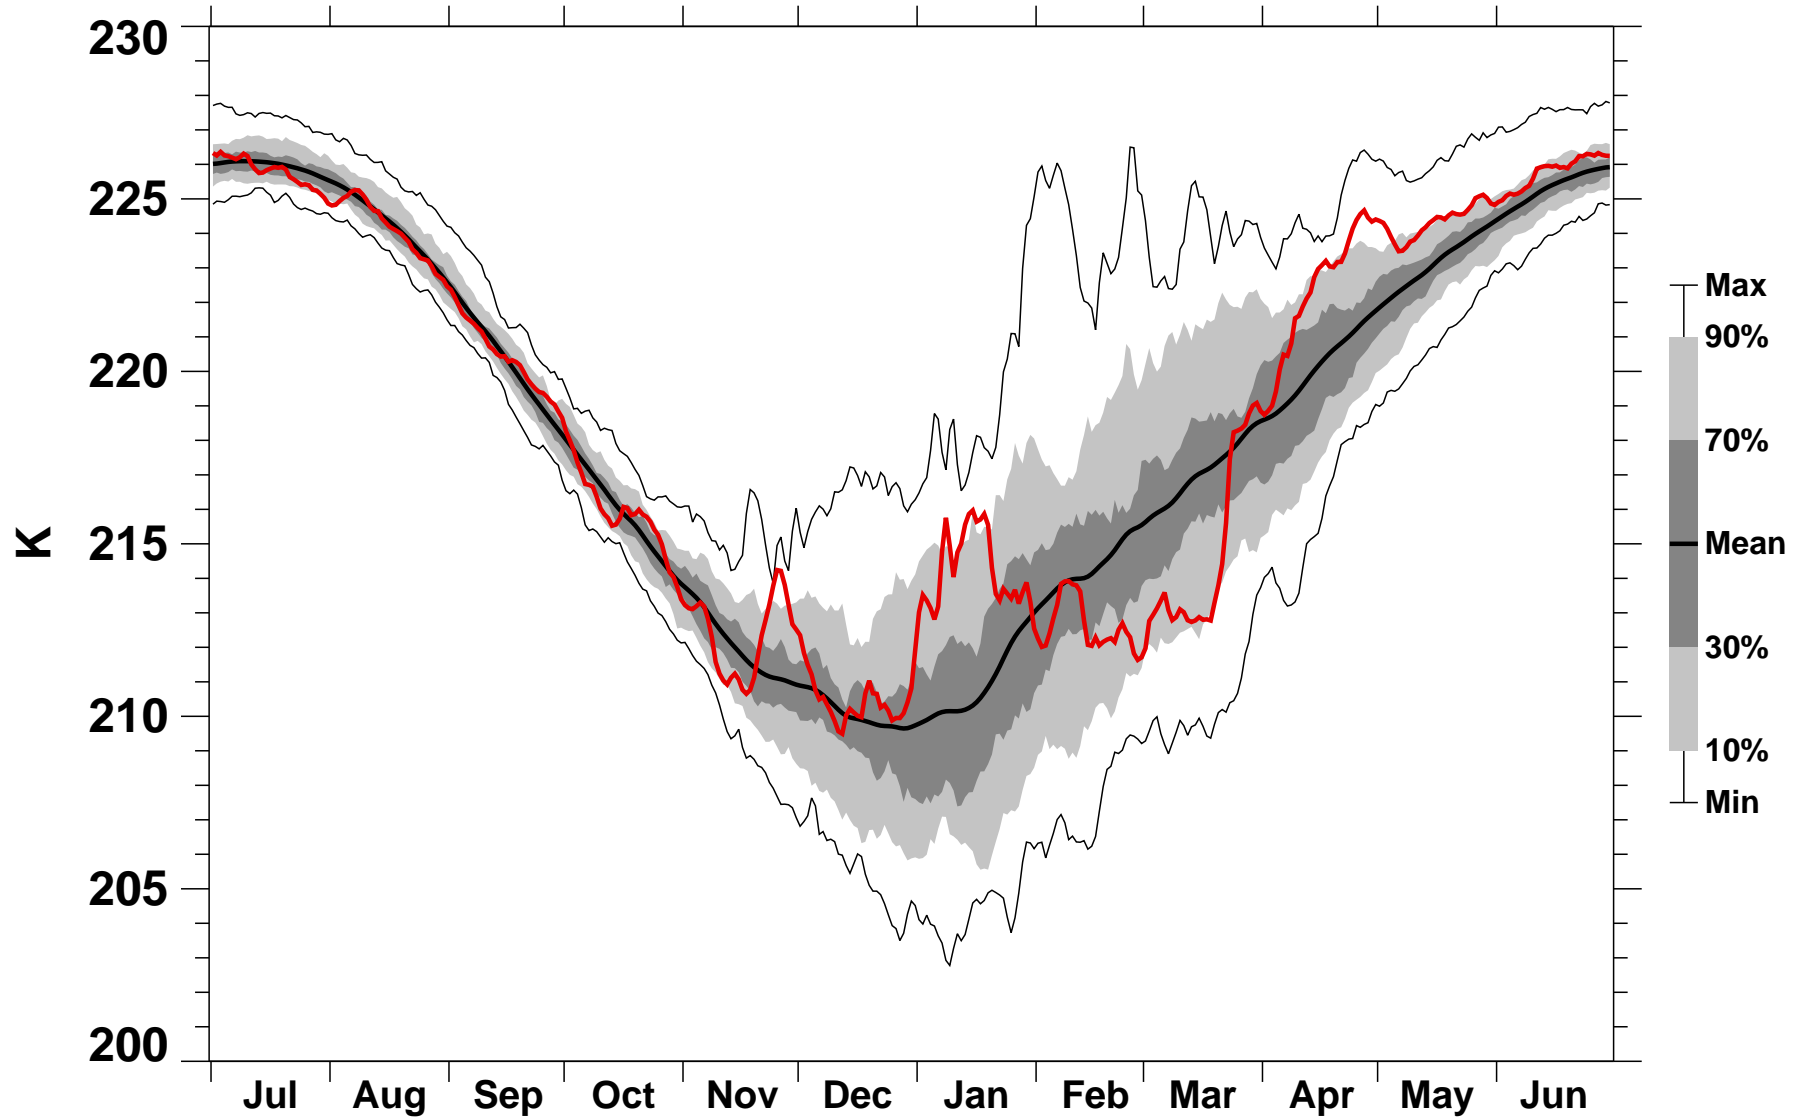

55-75°N Zonal Mean Temperature 50 hPa MERRA2

1978/1979-2022/2023

2014/2015