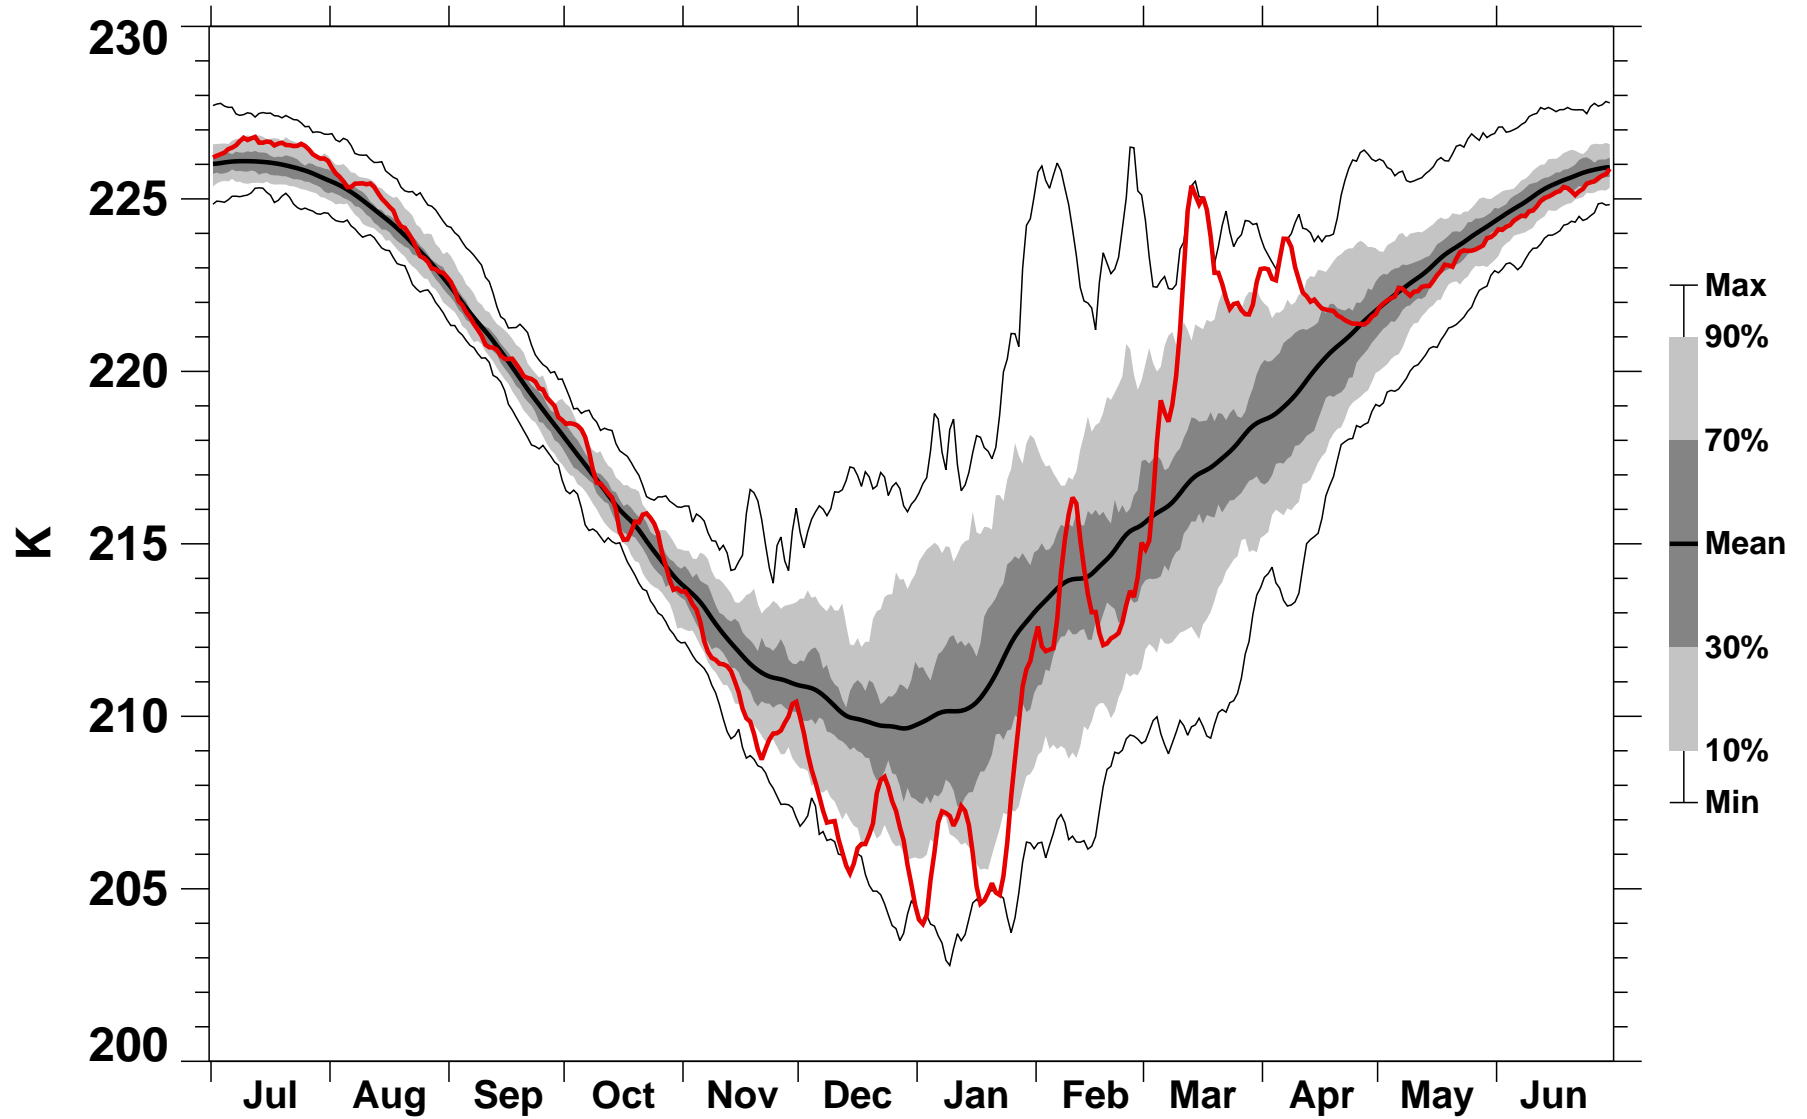

# 55-75°N Zonal Mean Temperature 50 hPa MERRA2

1978/1979-2022/2023

2015/2016