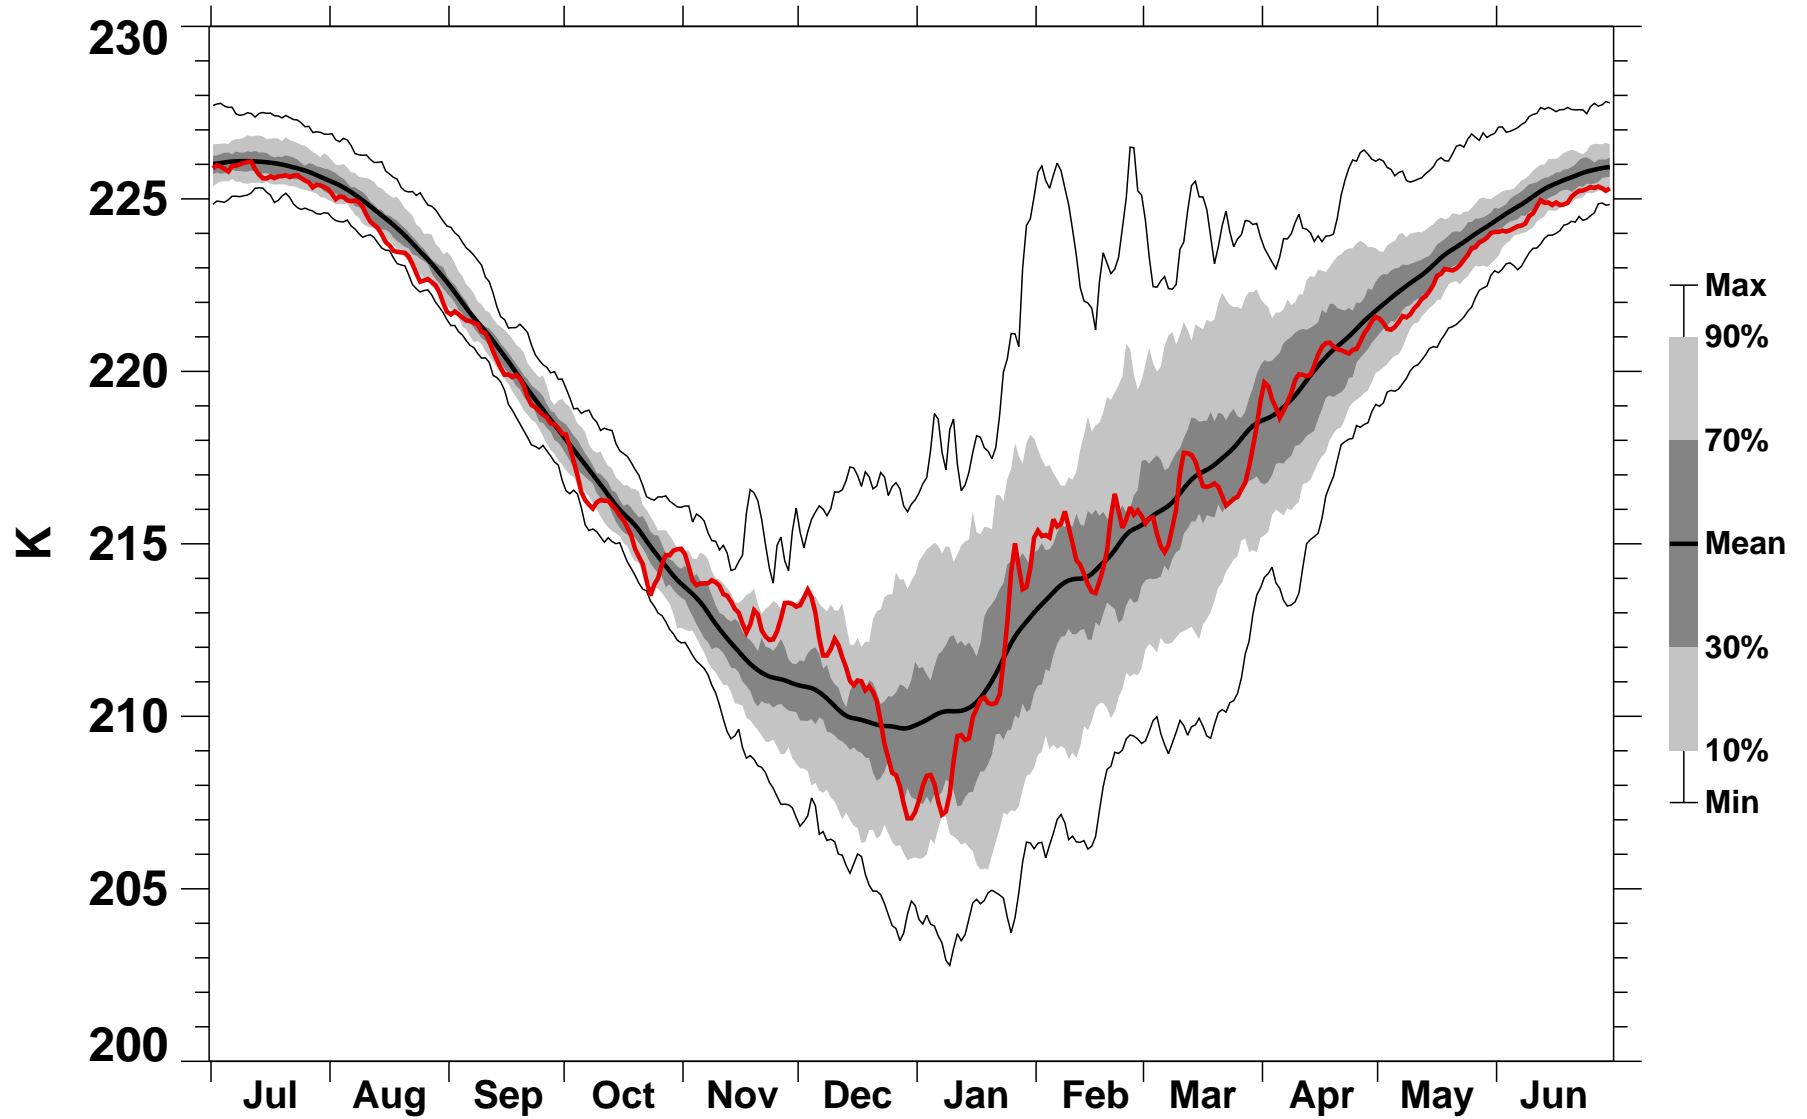

55-75°N Zonal Mean Temperature 50 hPa MERRA2

1978/1979-2022/2023

2016/2017