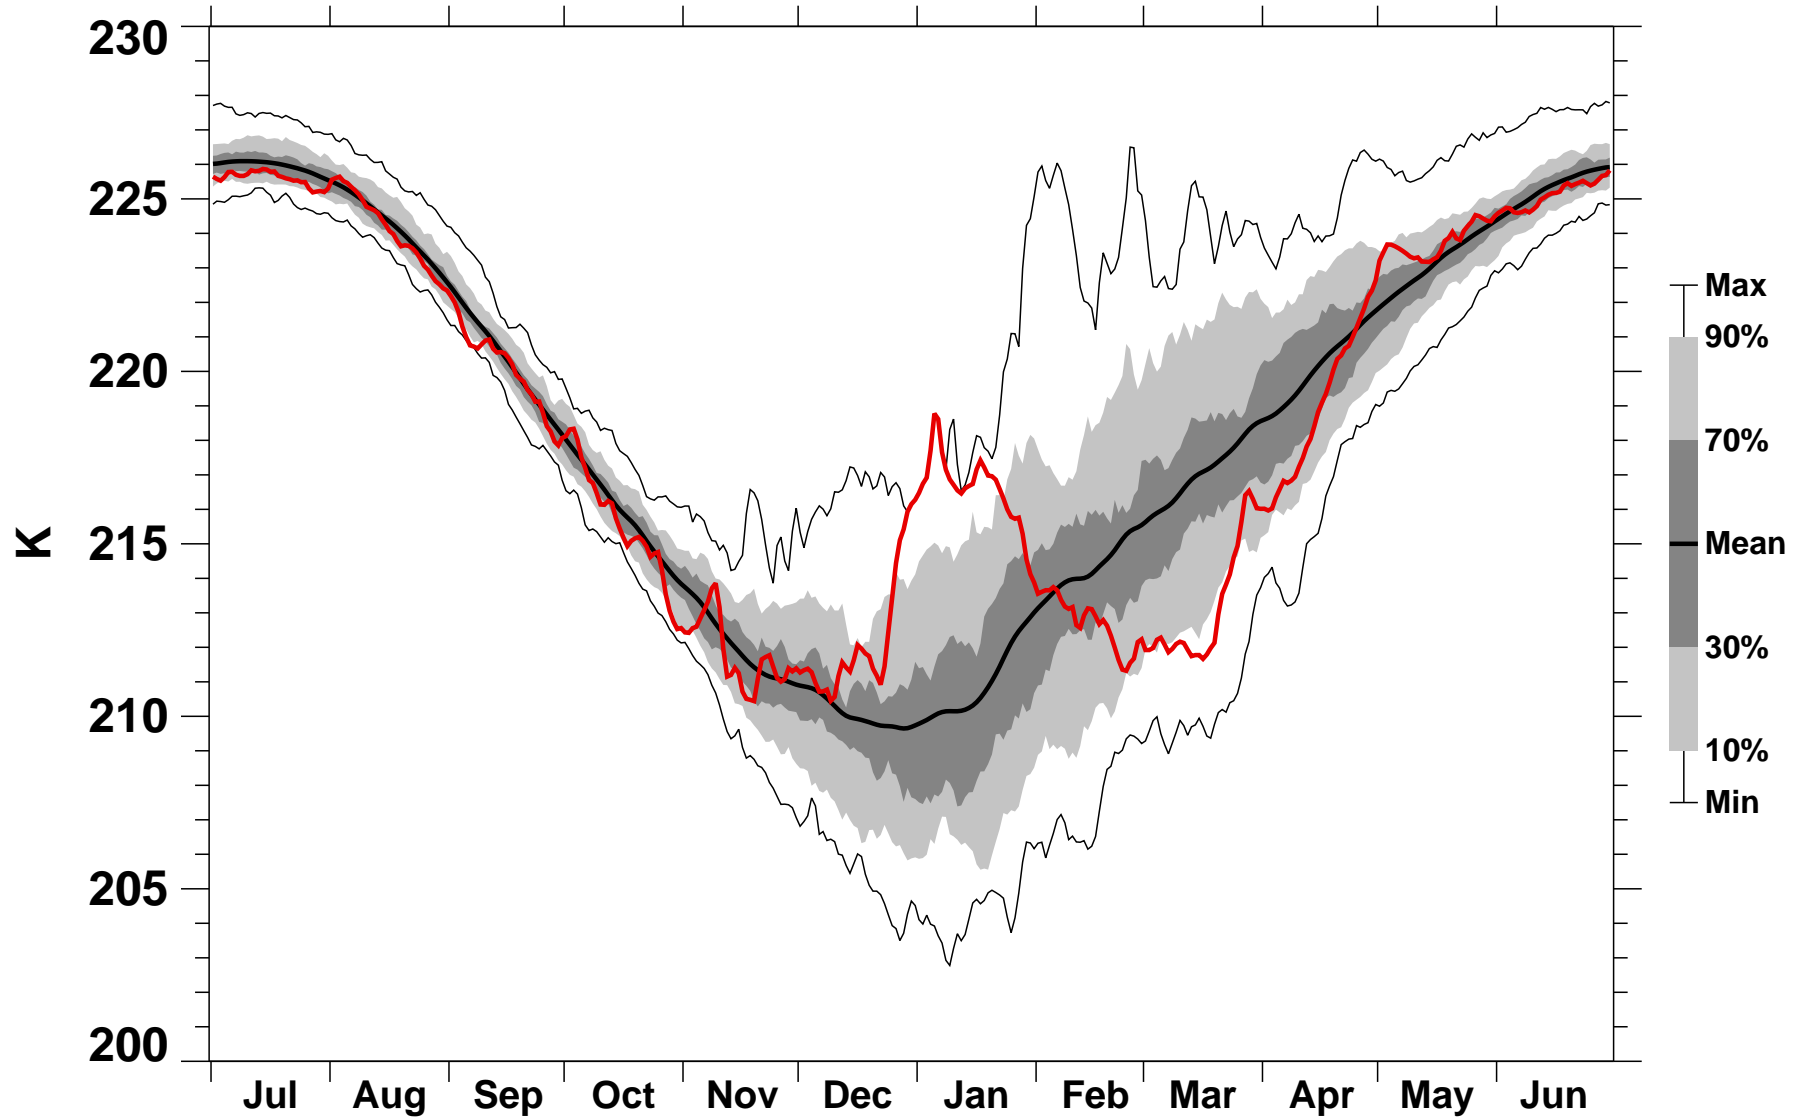

55-75°N Zonal Mean Temperature 50 hPa MERRA2

1978/1979–2022/2023

2018/2019