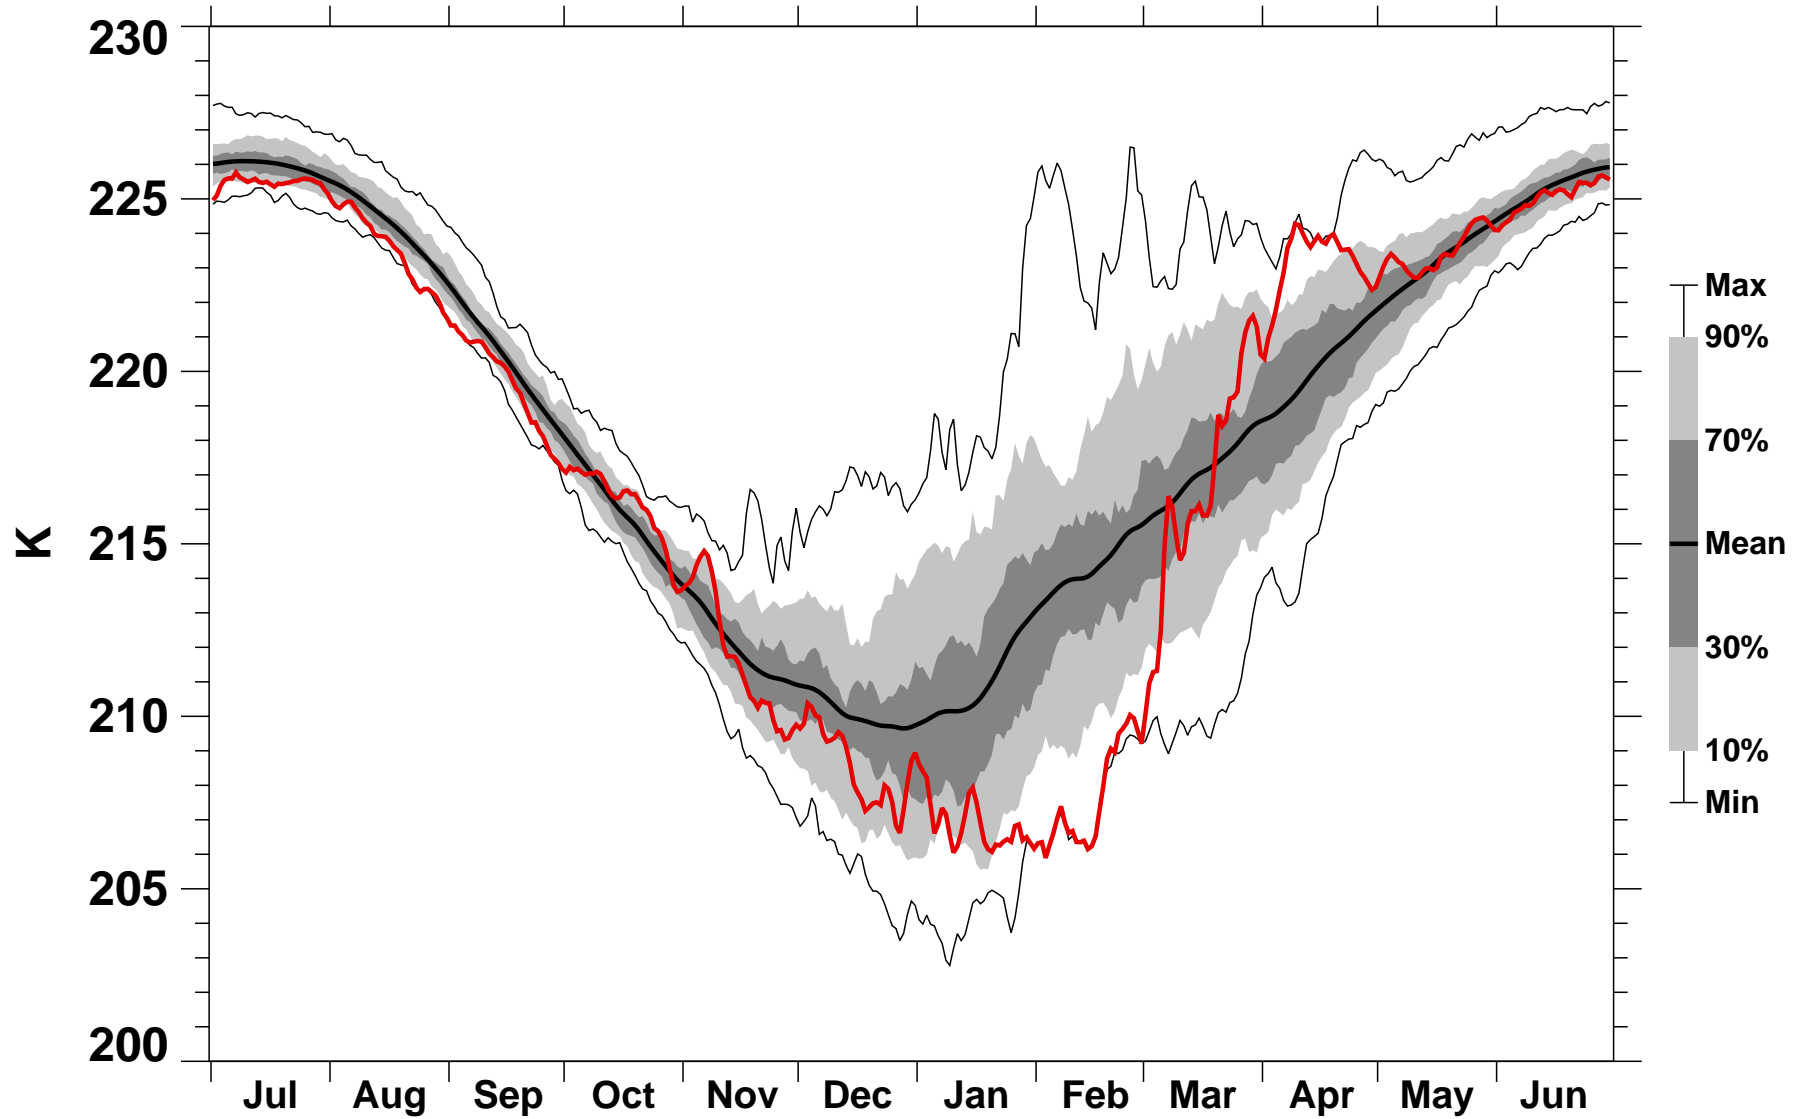

55-75°N Zonal Mean Temperature 50 hPa MERRA2

1978/1979–2022/2023

2021/2022