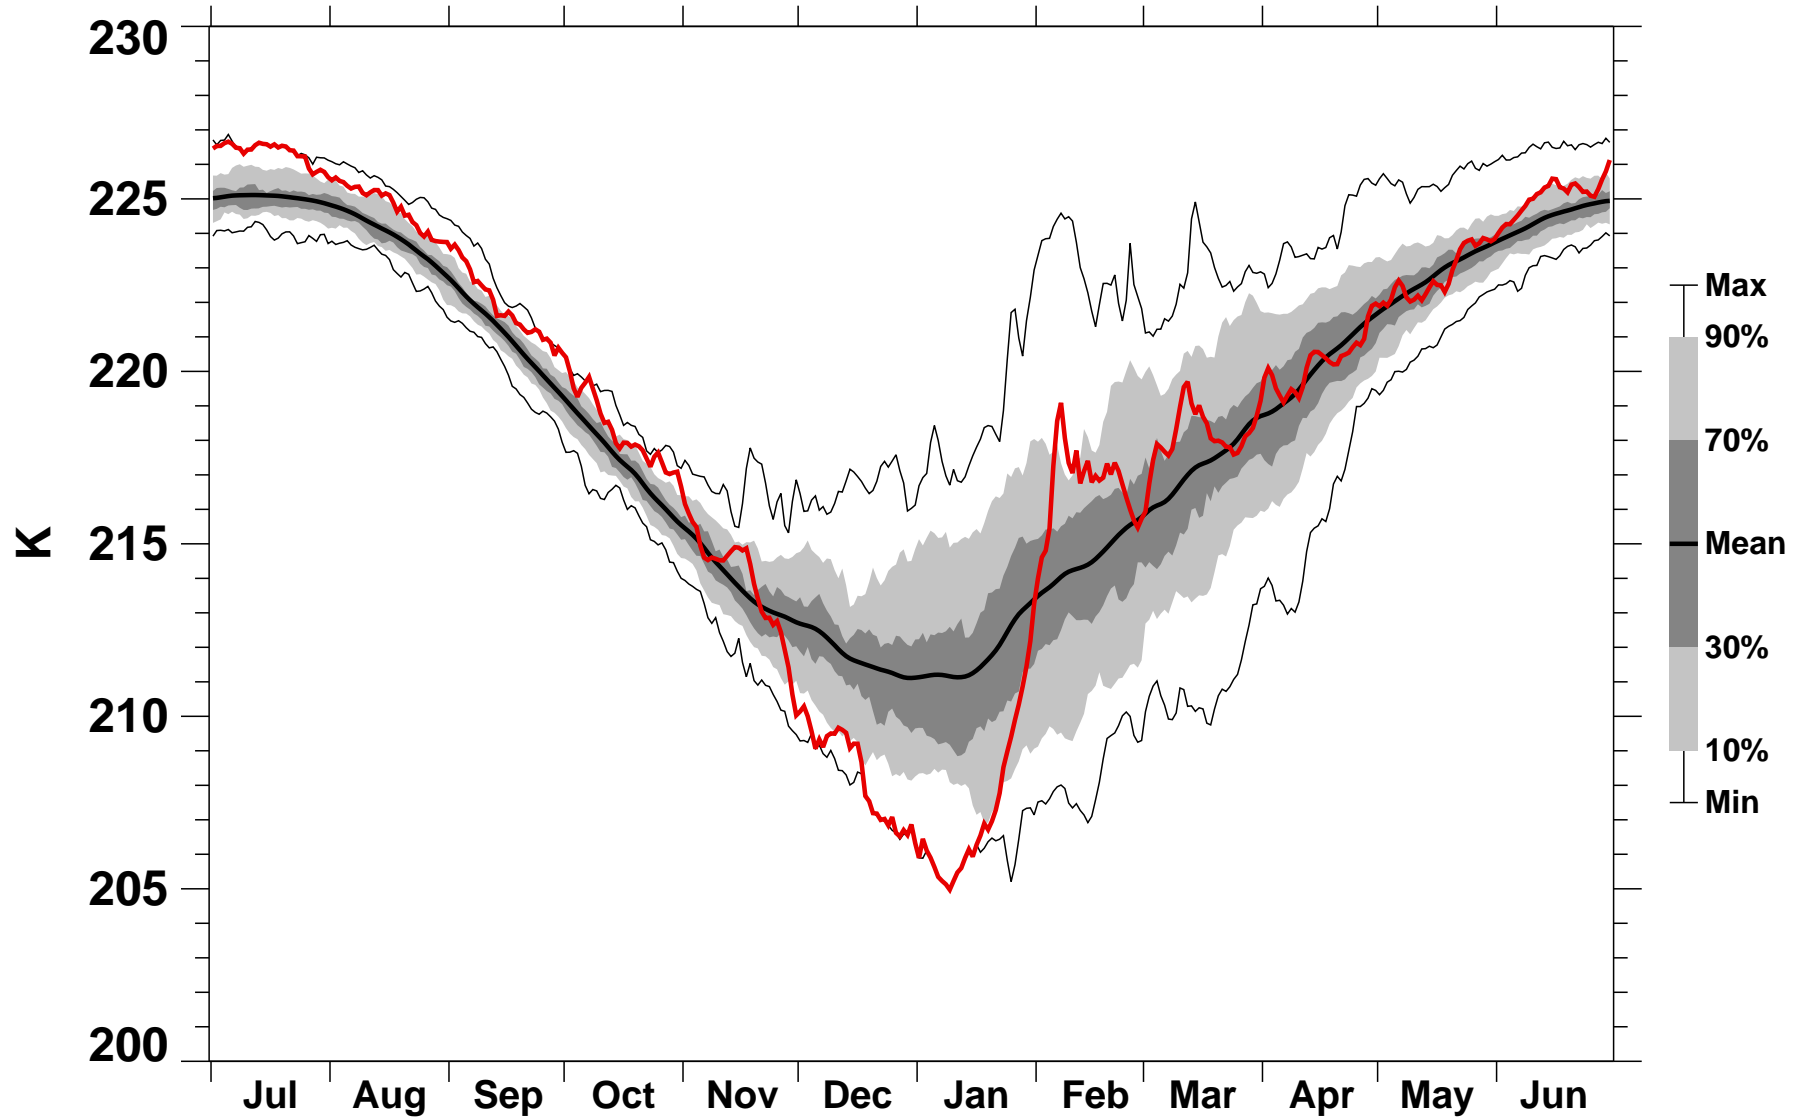

55-75°N Zonal Mean Temperature 70 hPa MERRA2

1978/1979–2022/2023

1980/1981