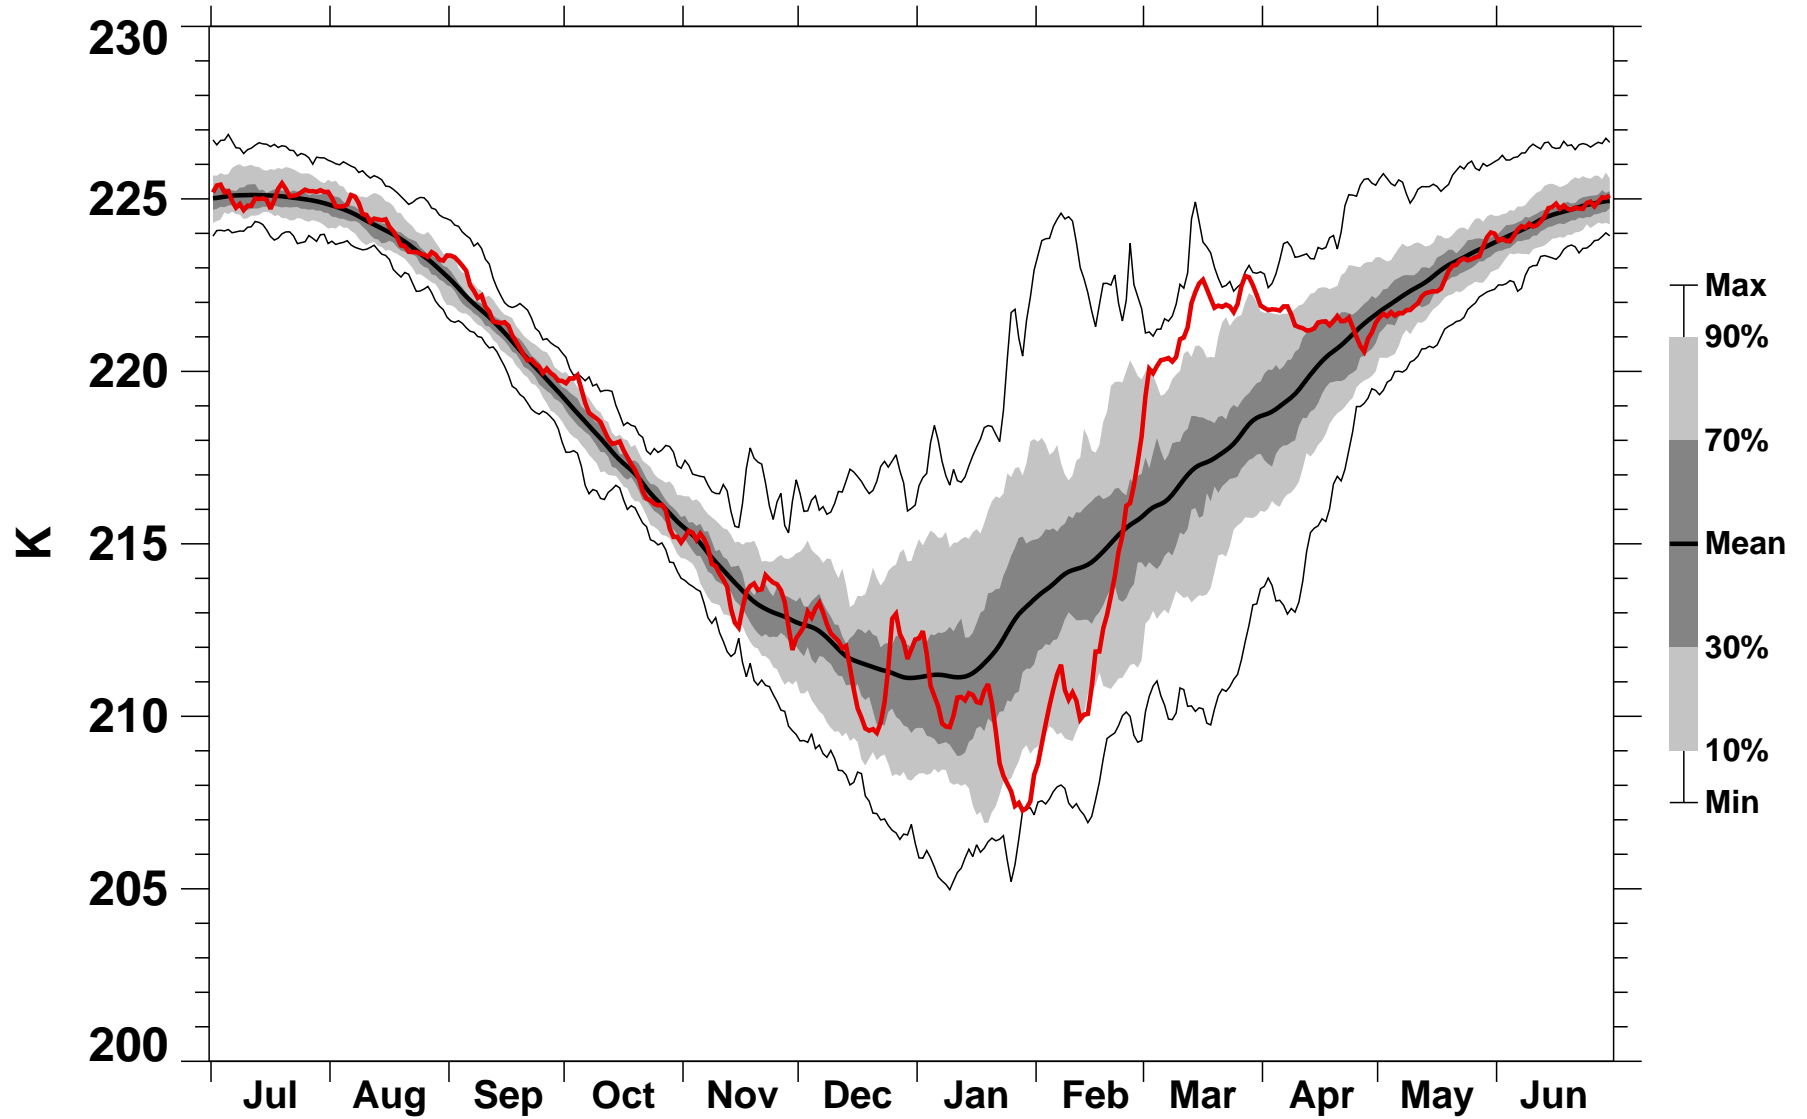

55-75°N Zonal Mean Temperature 70 hPa MERRA2

1978/1979-2022/2023

1983/1984