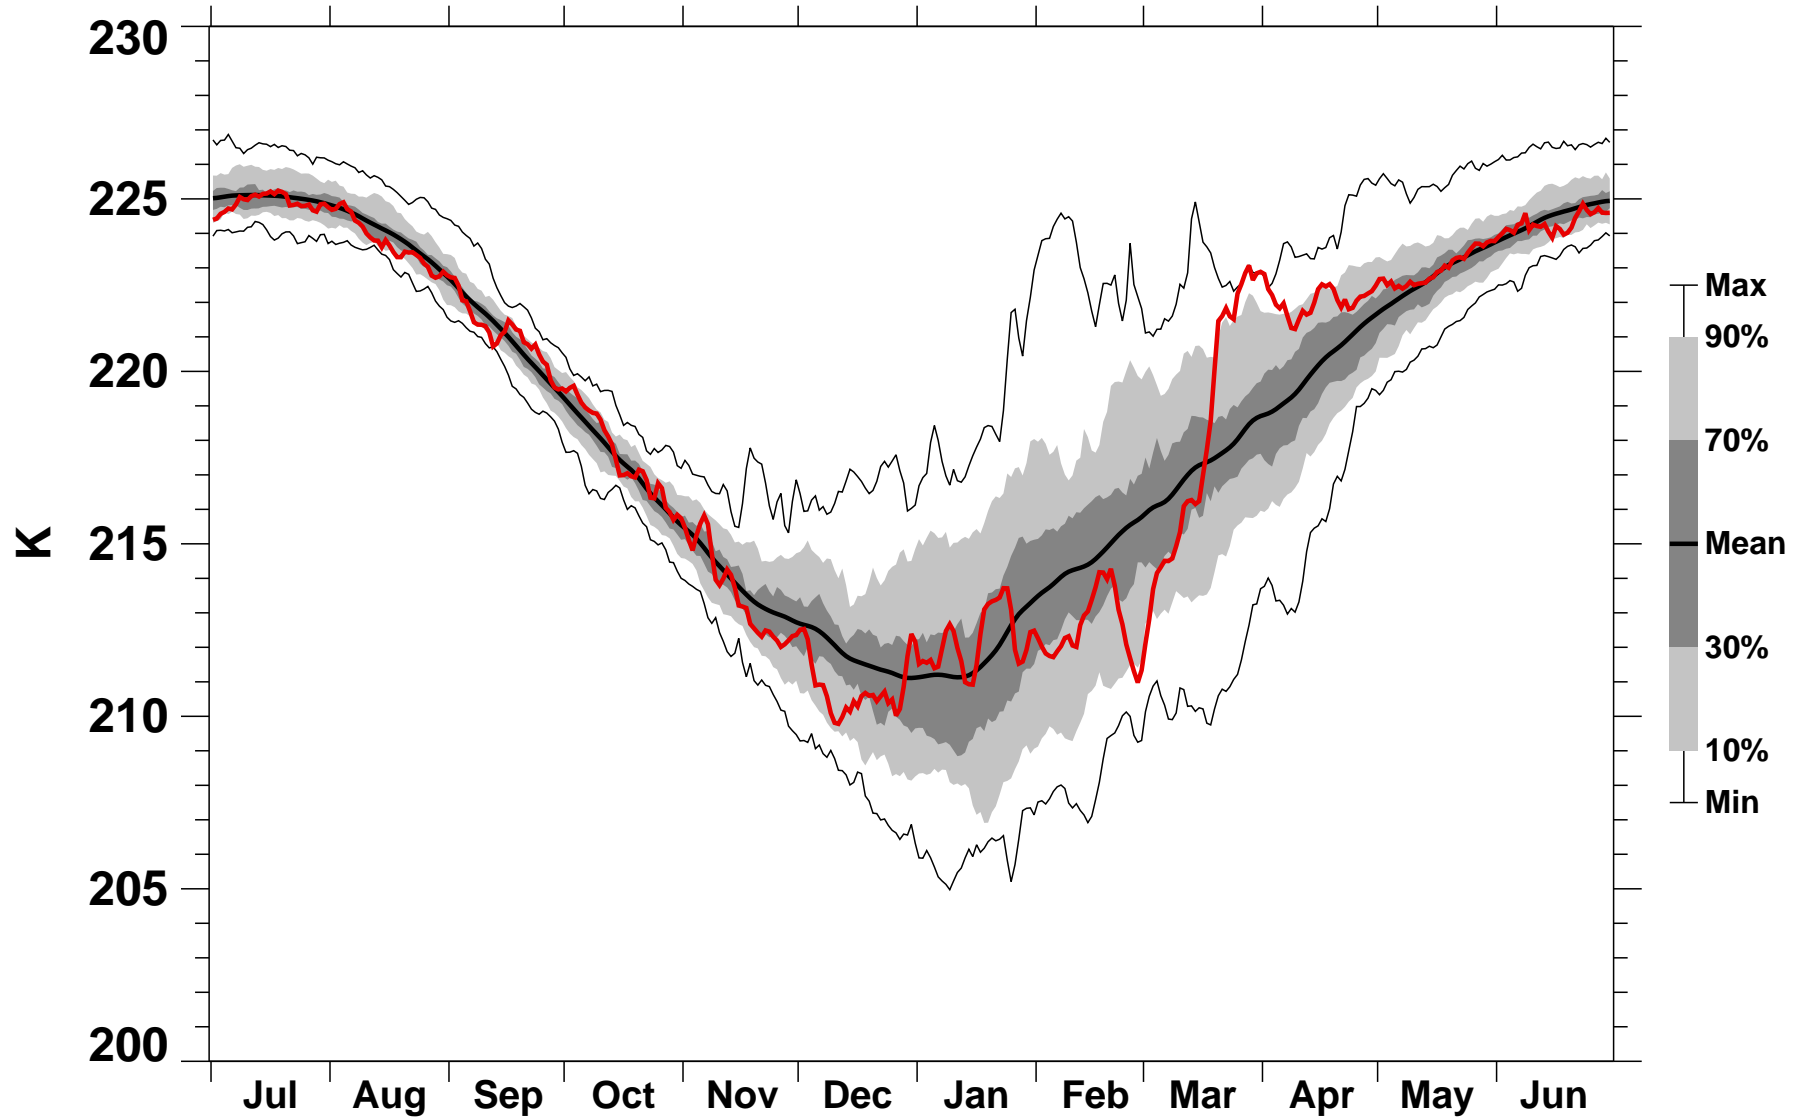

55-75°N Zonal Mean Temperature 70 hPa MERRA2

1978/1979–2022/2023

1985/1986