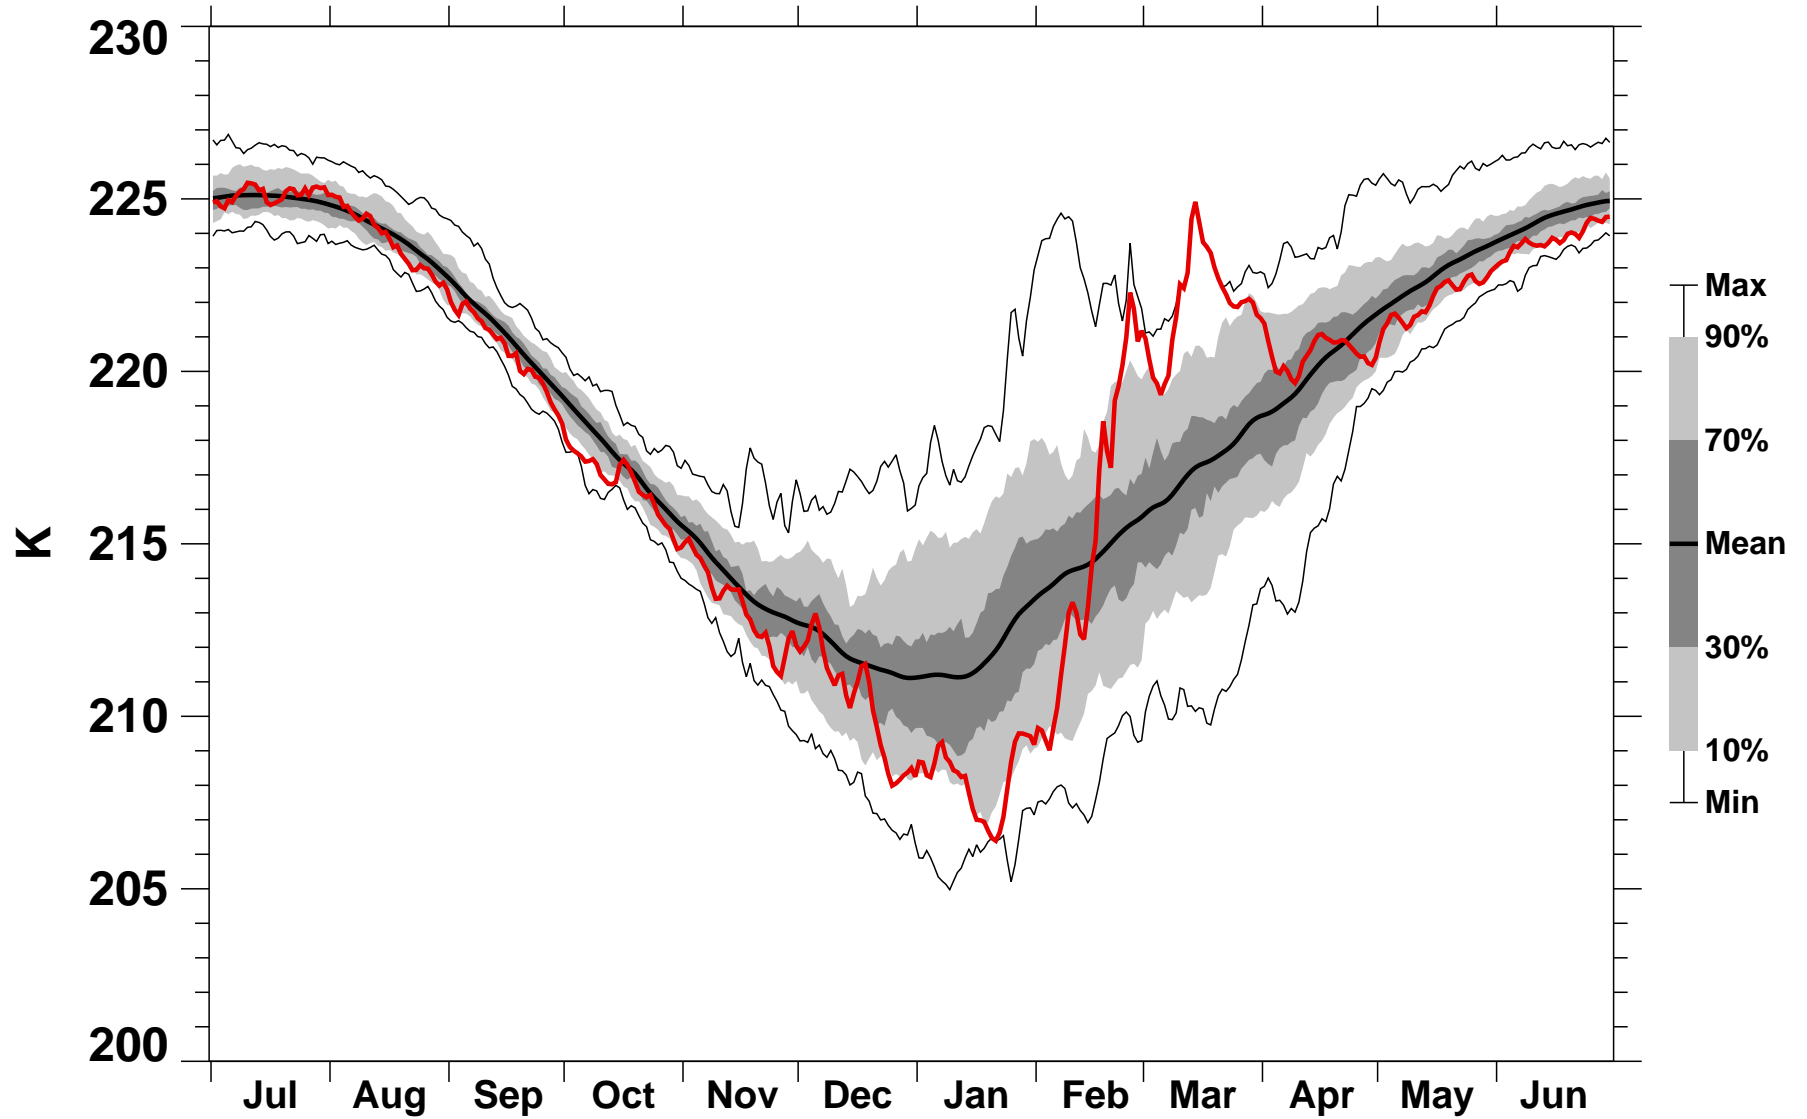

55-75°N Zonal Mean Temperature 70 hPa MERRA2

1978/1979–2022/2023

1988/1989