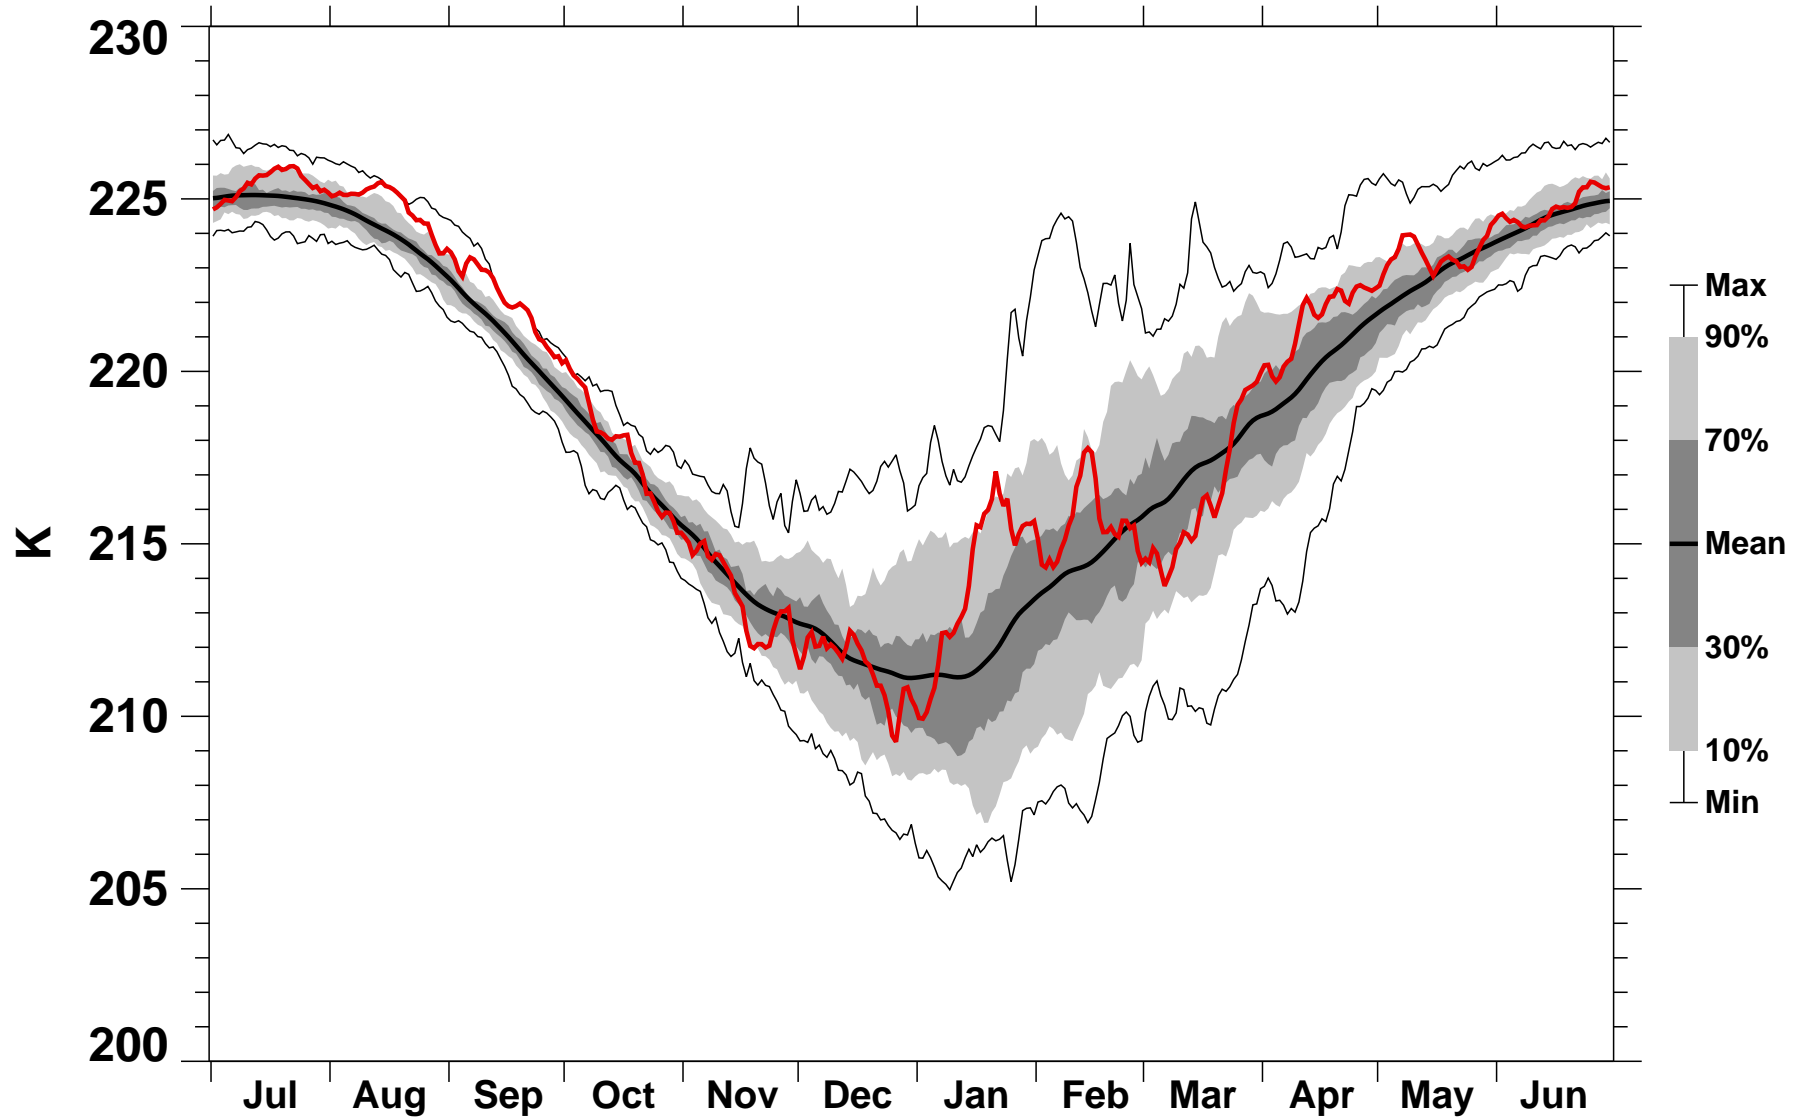

55-75°N Zonal Mean Temperature 70 hPa MERRA2

1978/1979–2022/2023

1991/1992