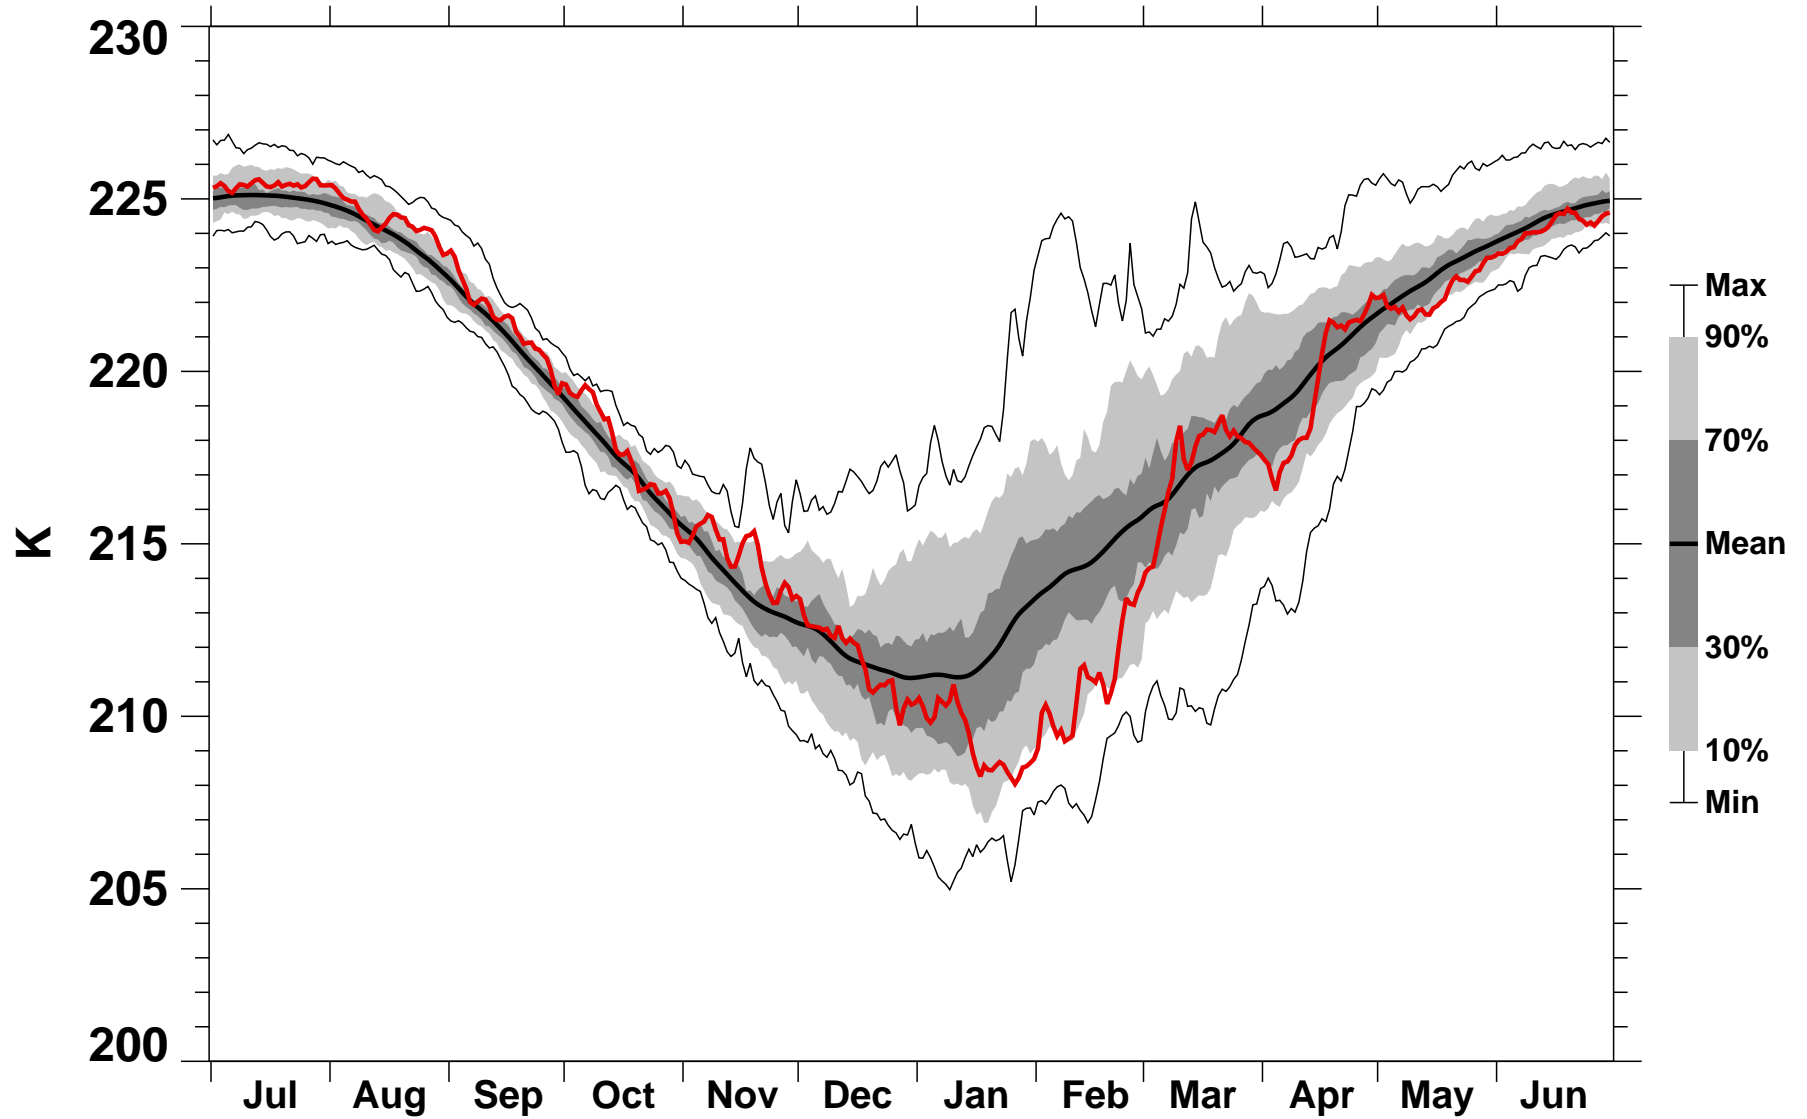

55-75°N Zonal Mean Temperature 70 hPa MERRA2

1978/1979–2022/2023

1992/1993