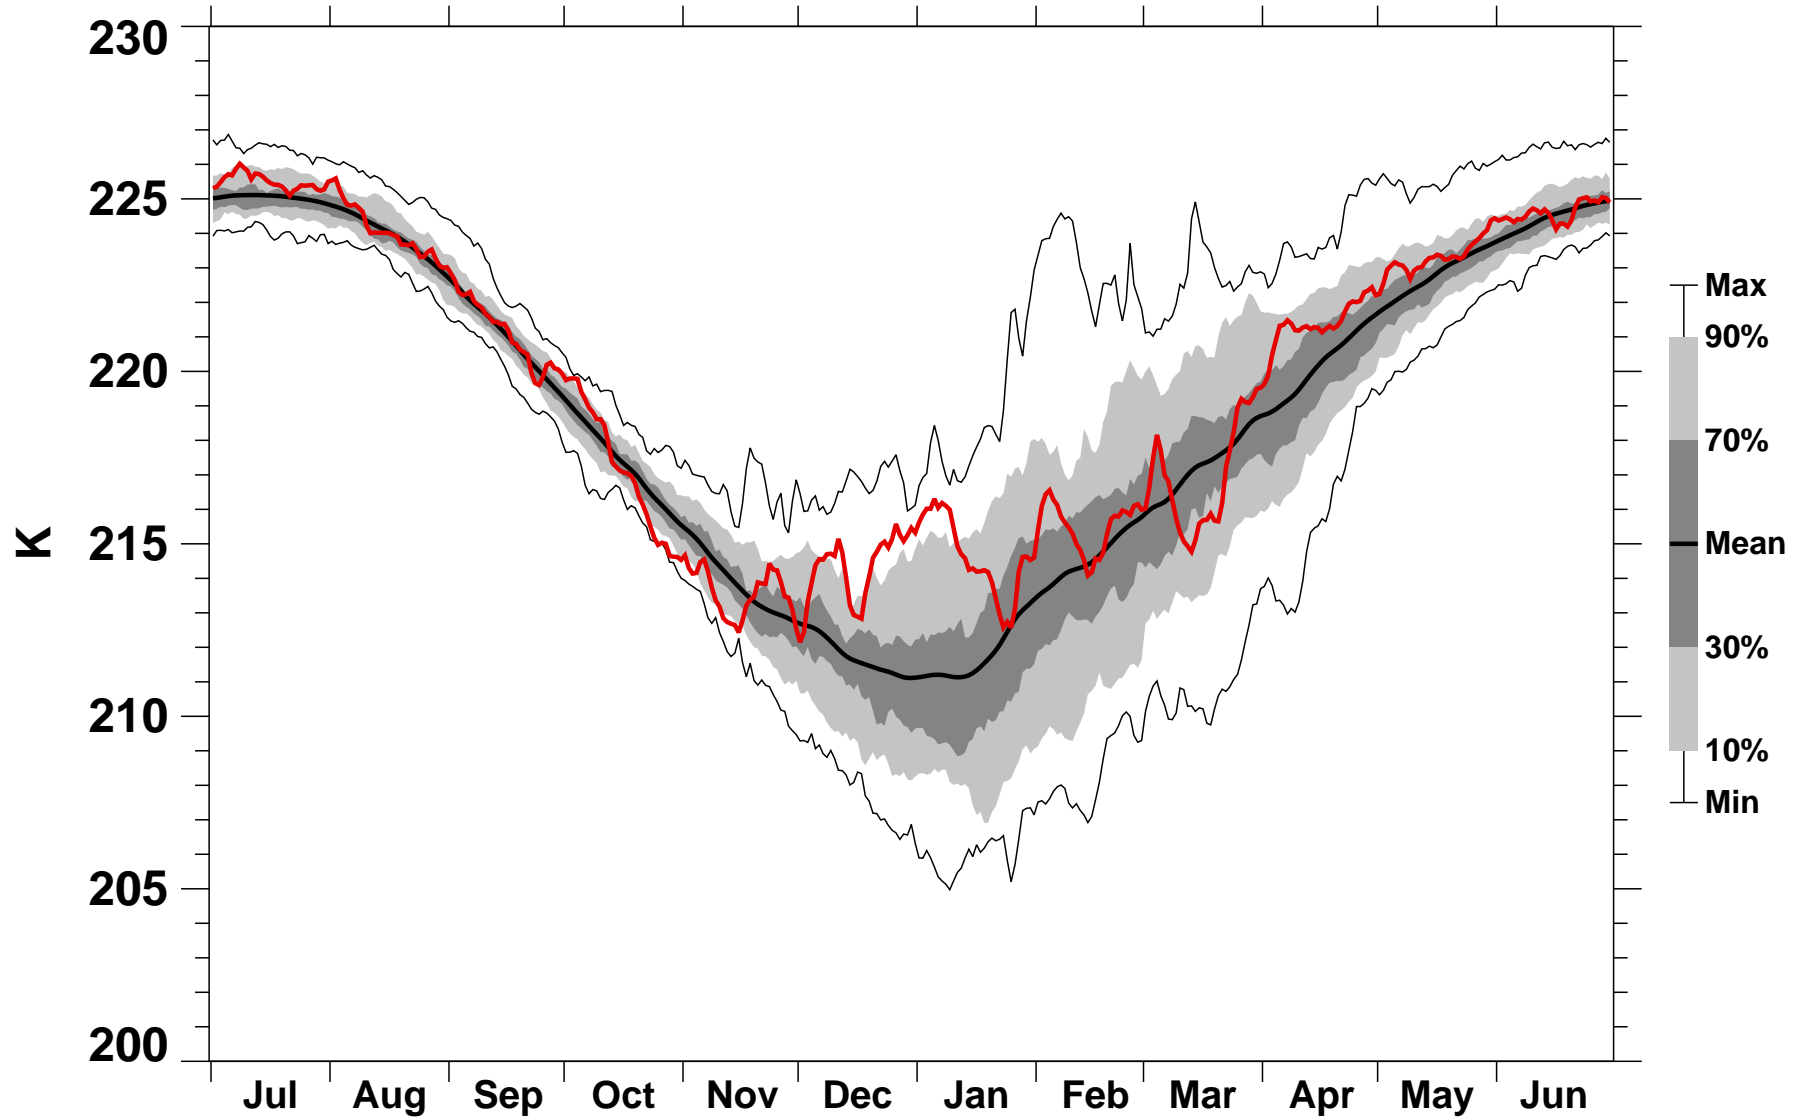

# 55-75°N Zonal Mean Temperature 70 hPa MERRA2

1978/1979–2022/2023

1997/1998