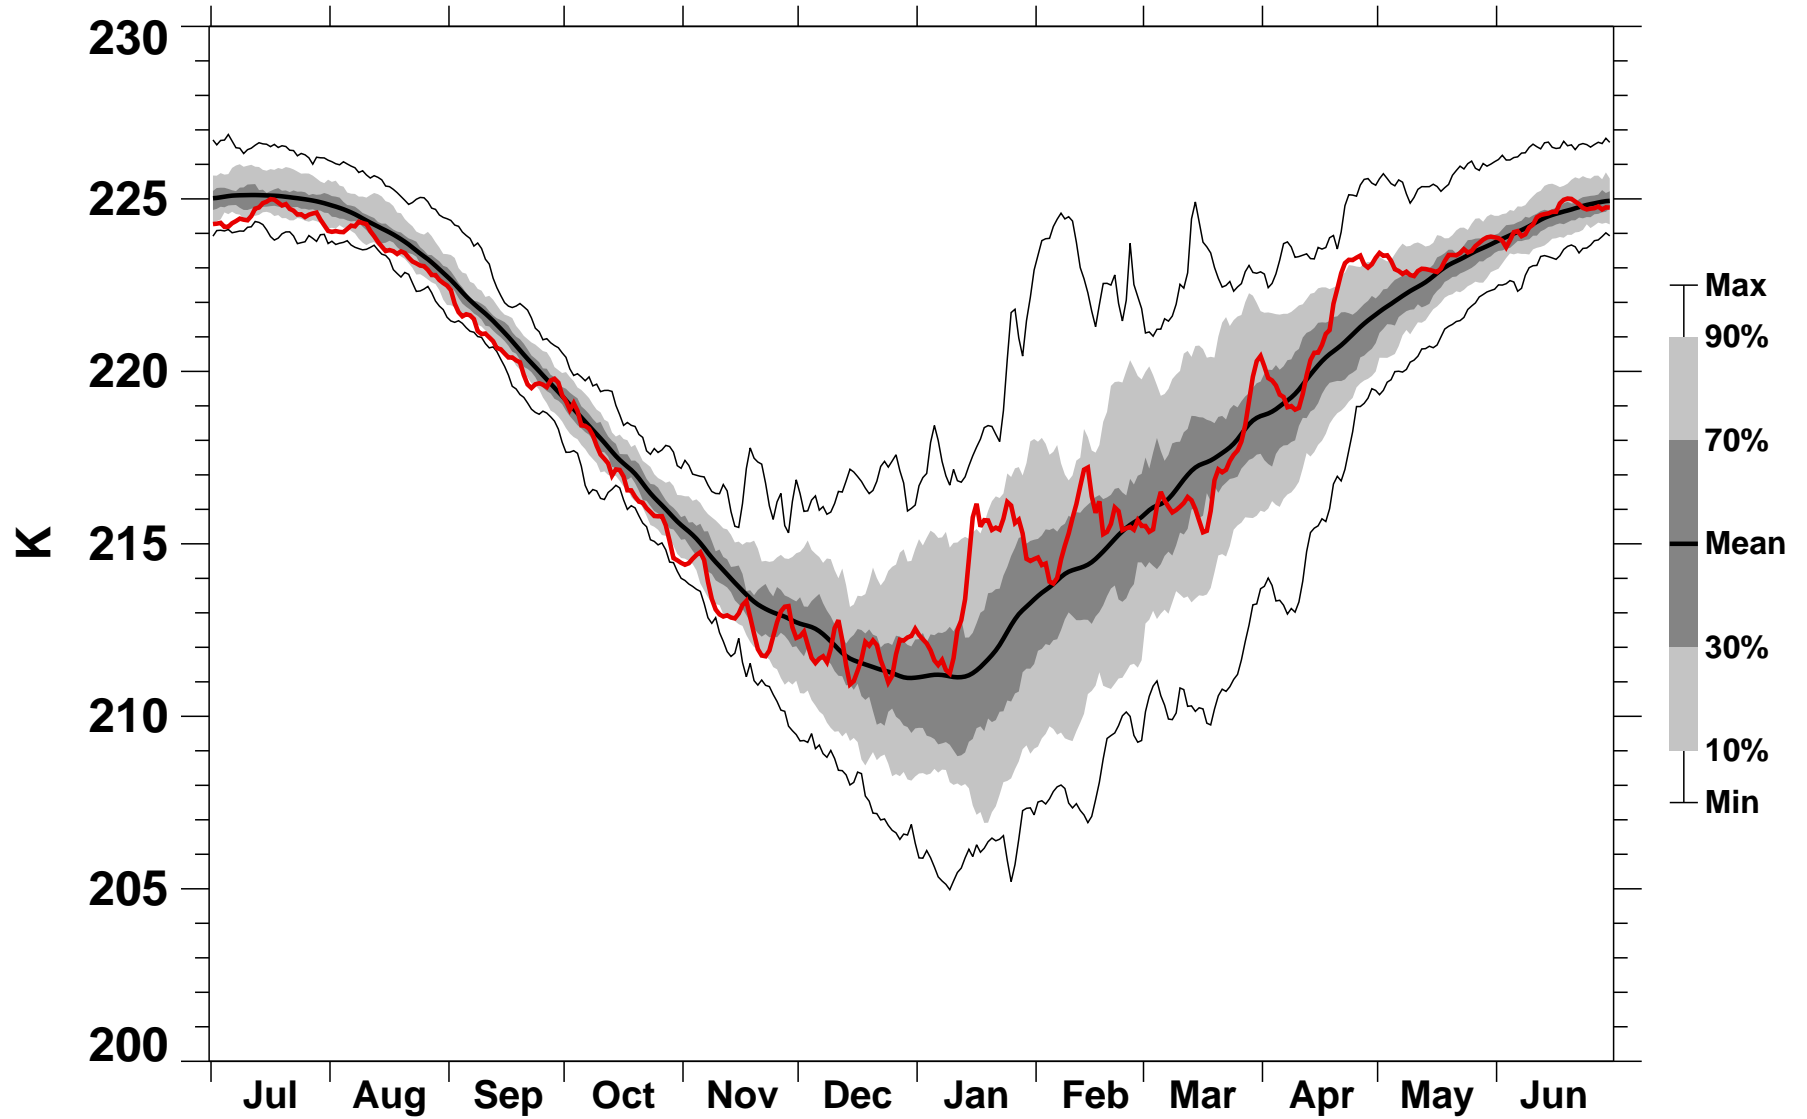

# 55-75°N Zonal Mean Temperature 70 hPa MERRA2

1978/1979–2022/2003

2002/2003