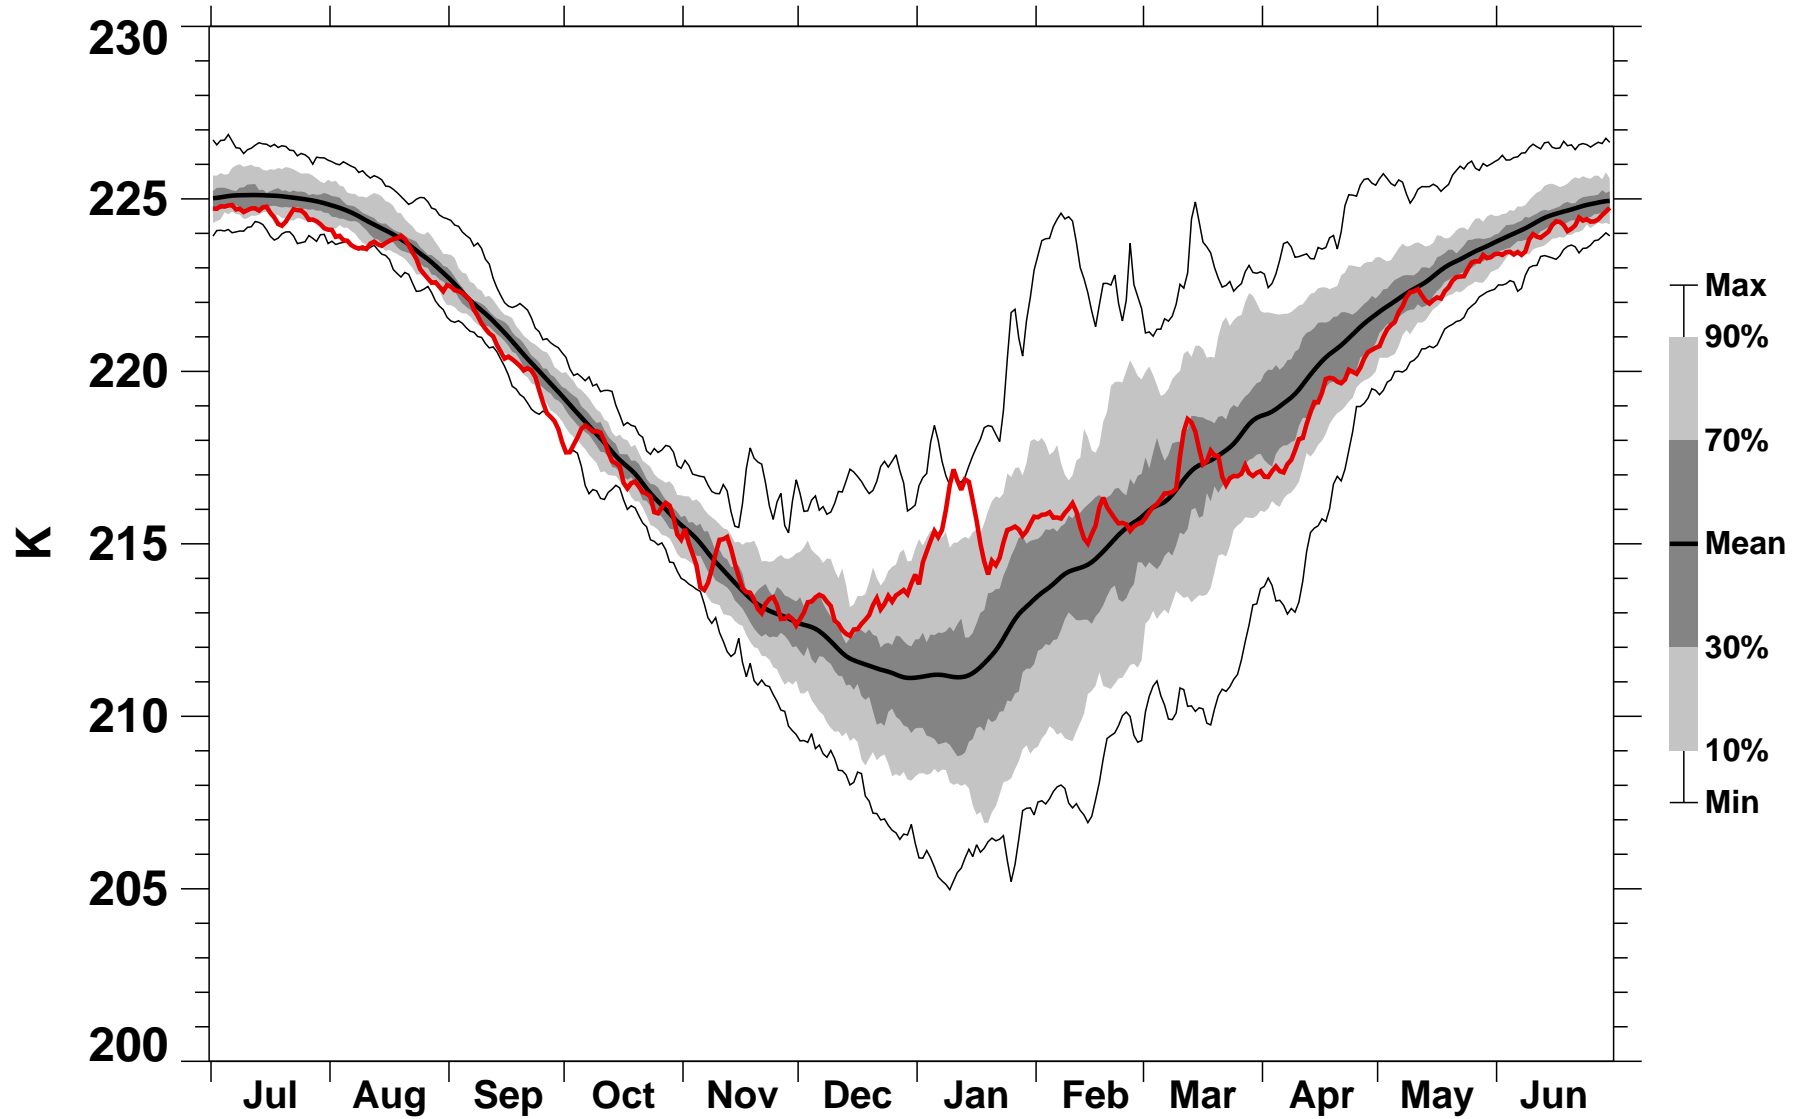

55-75°N Zonal Mean Temperature 70 hPa MERRA2

1978/1979–2022/2023

2003/2004