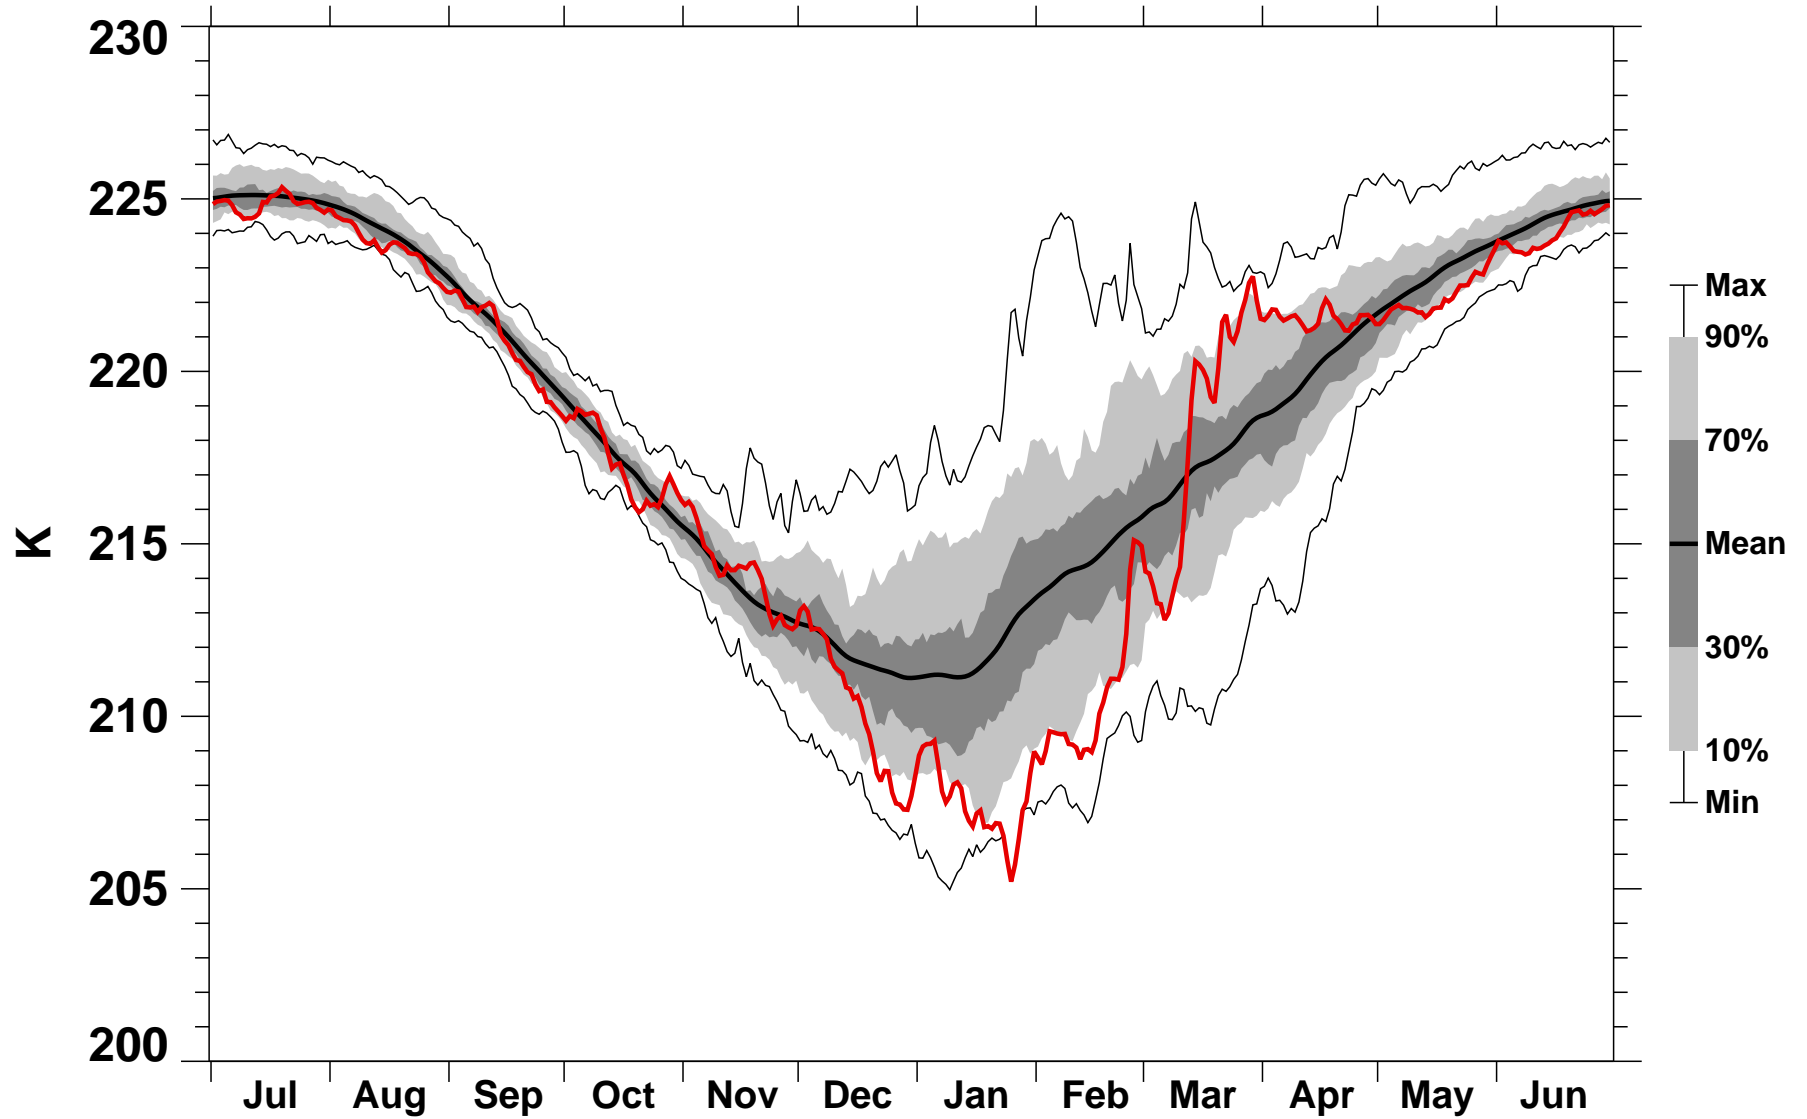

55-75°N Zonal Mean Temperature 70 hPa MERRA2

1978/1979–2022/2023

2004/2005