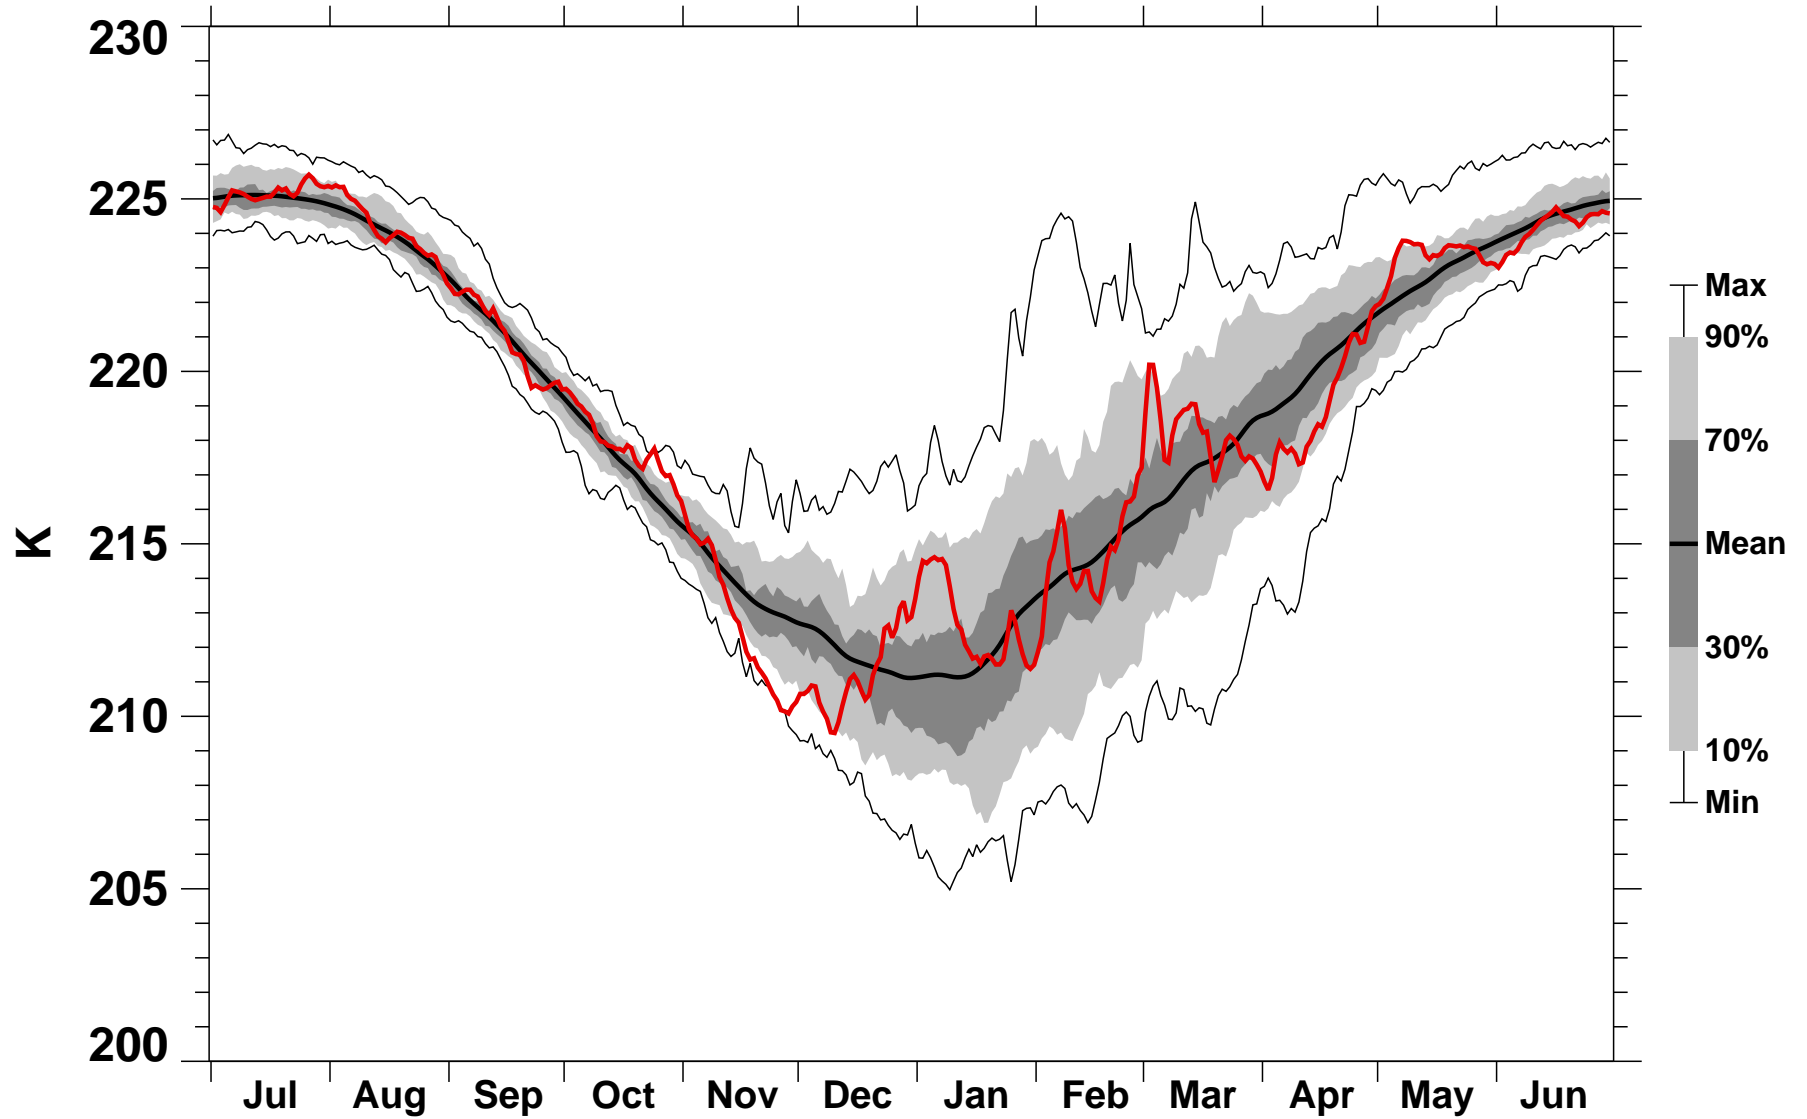

# 55-75°N Zonal Mean Temperature 70 hPa MERRA2

1978/1979–2022/2023

2006/2007