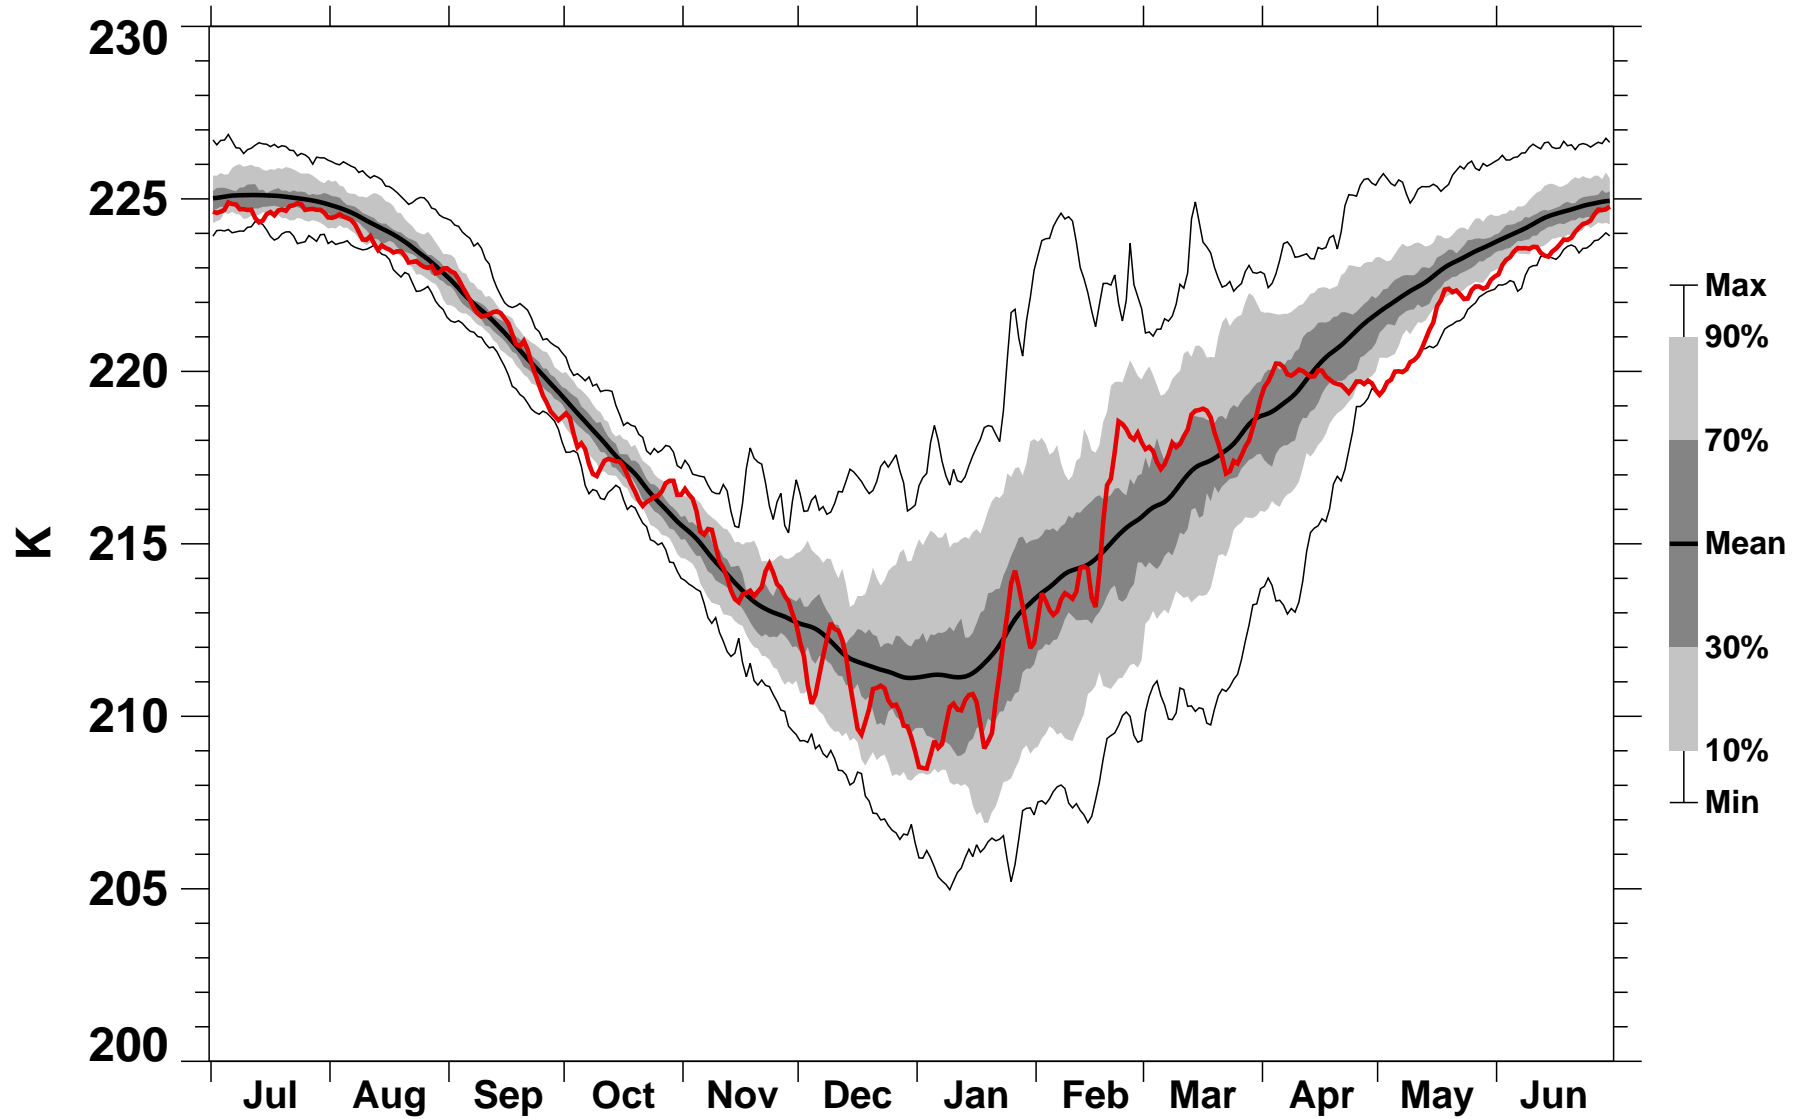

55-75°N Zonal Mean Temperature 70 hPa MERRA2

1978/1979–2022/2023

2007/2008