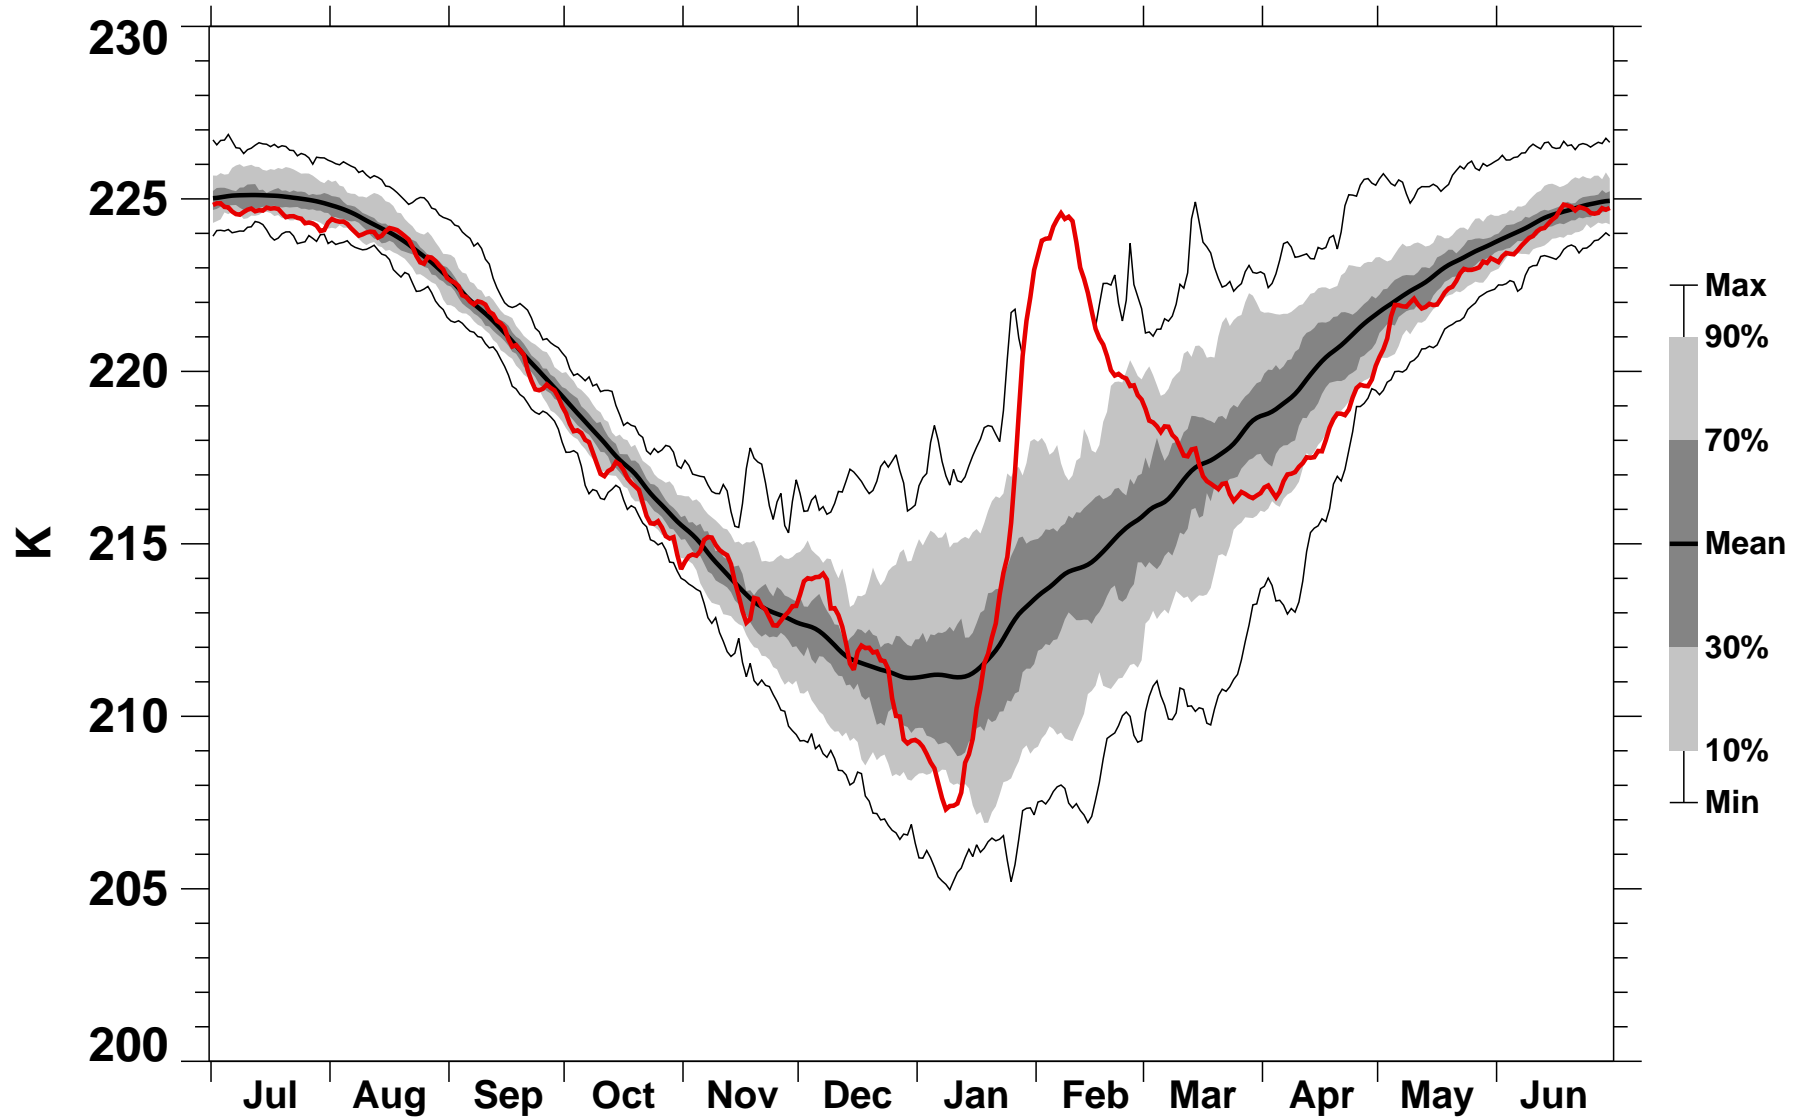

55-75°N Zonal Mean Temperature 70 hPa MERRA2

1978/1979–2022/2023

2008/2009