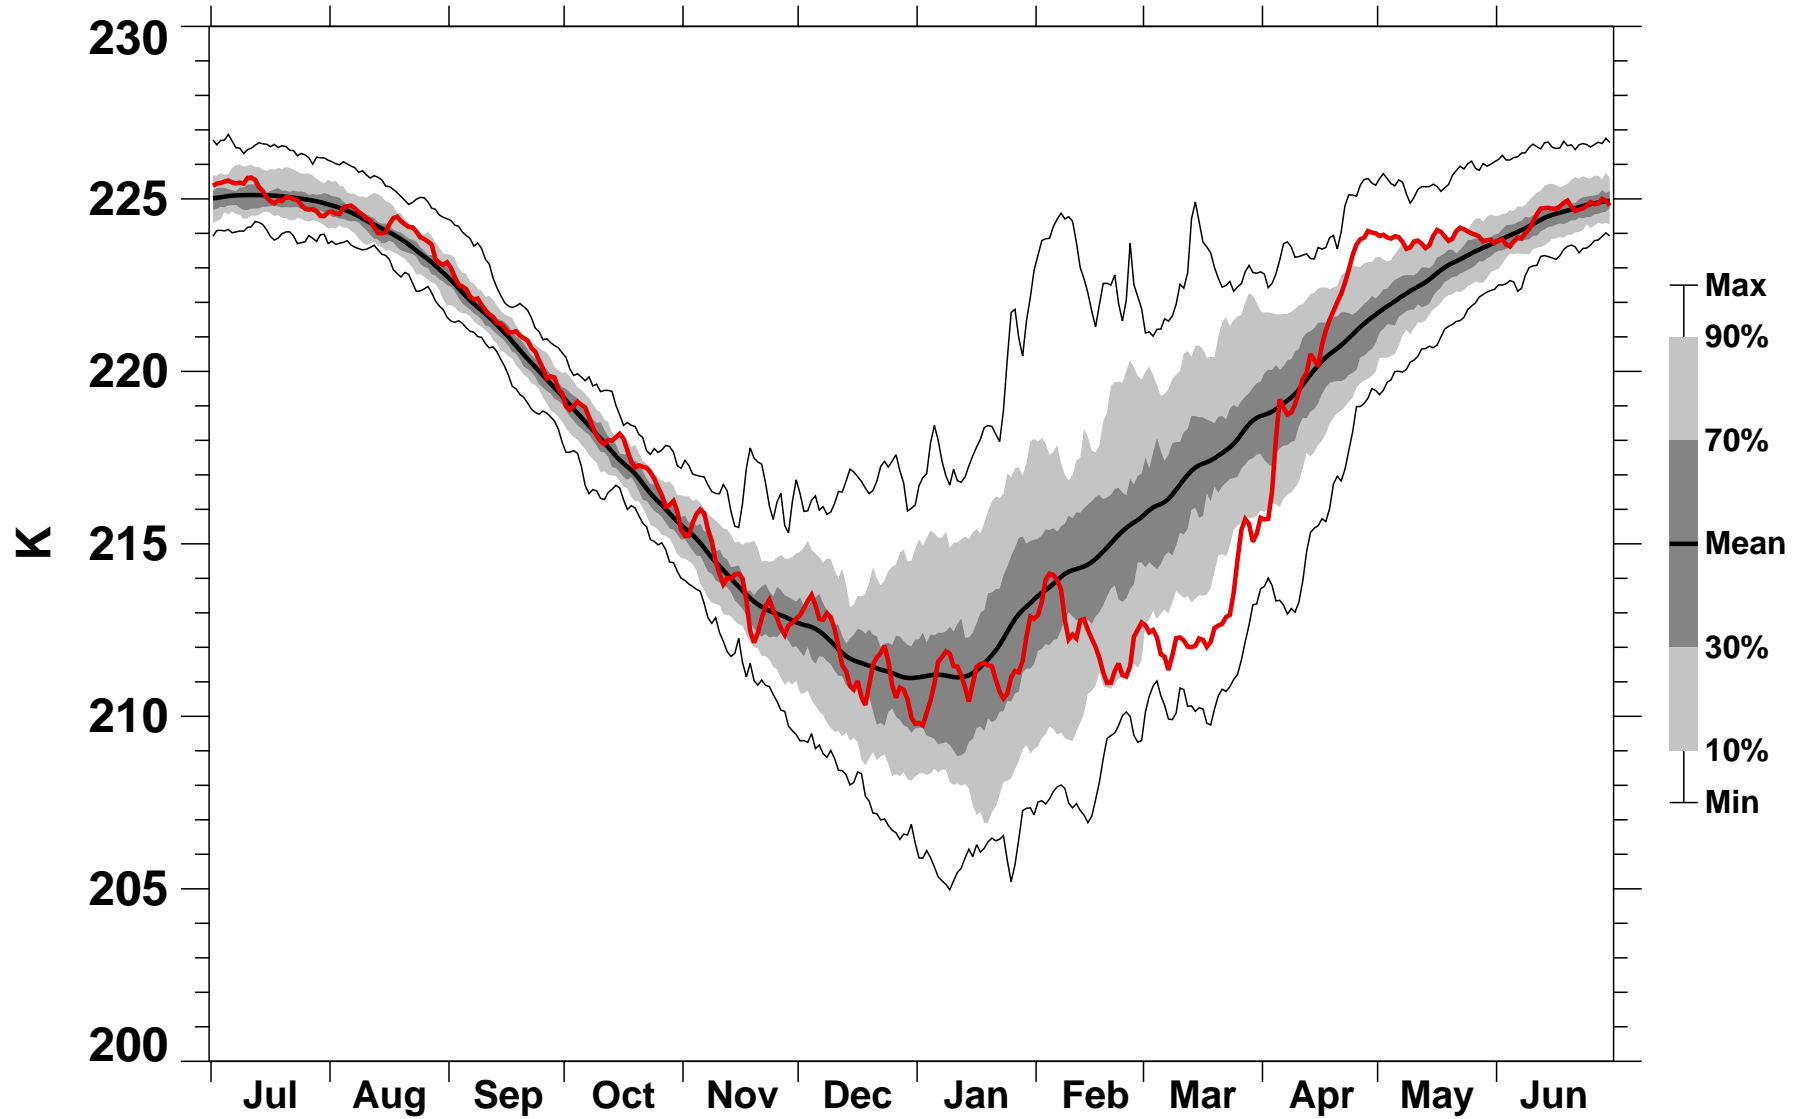

55-75°N Zonal Mean Temperature 70 hPa MERRA2

1978/1979–2022/2023

2010/2011