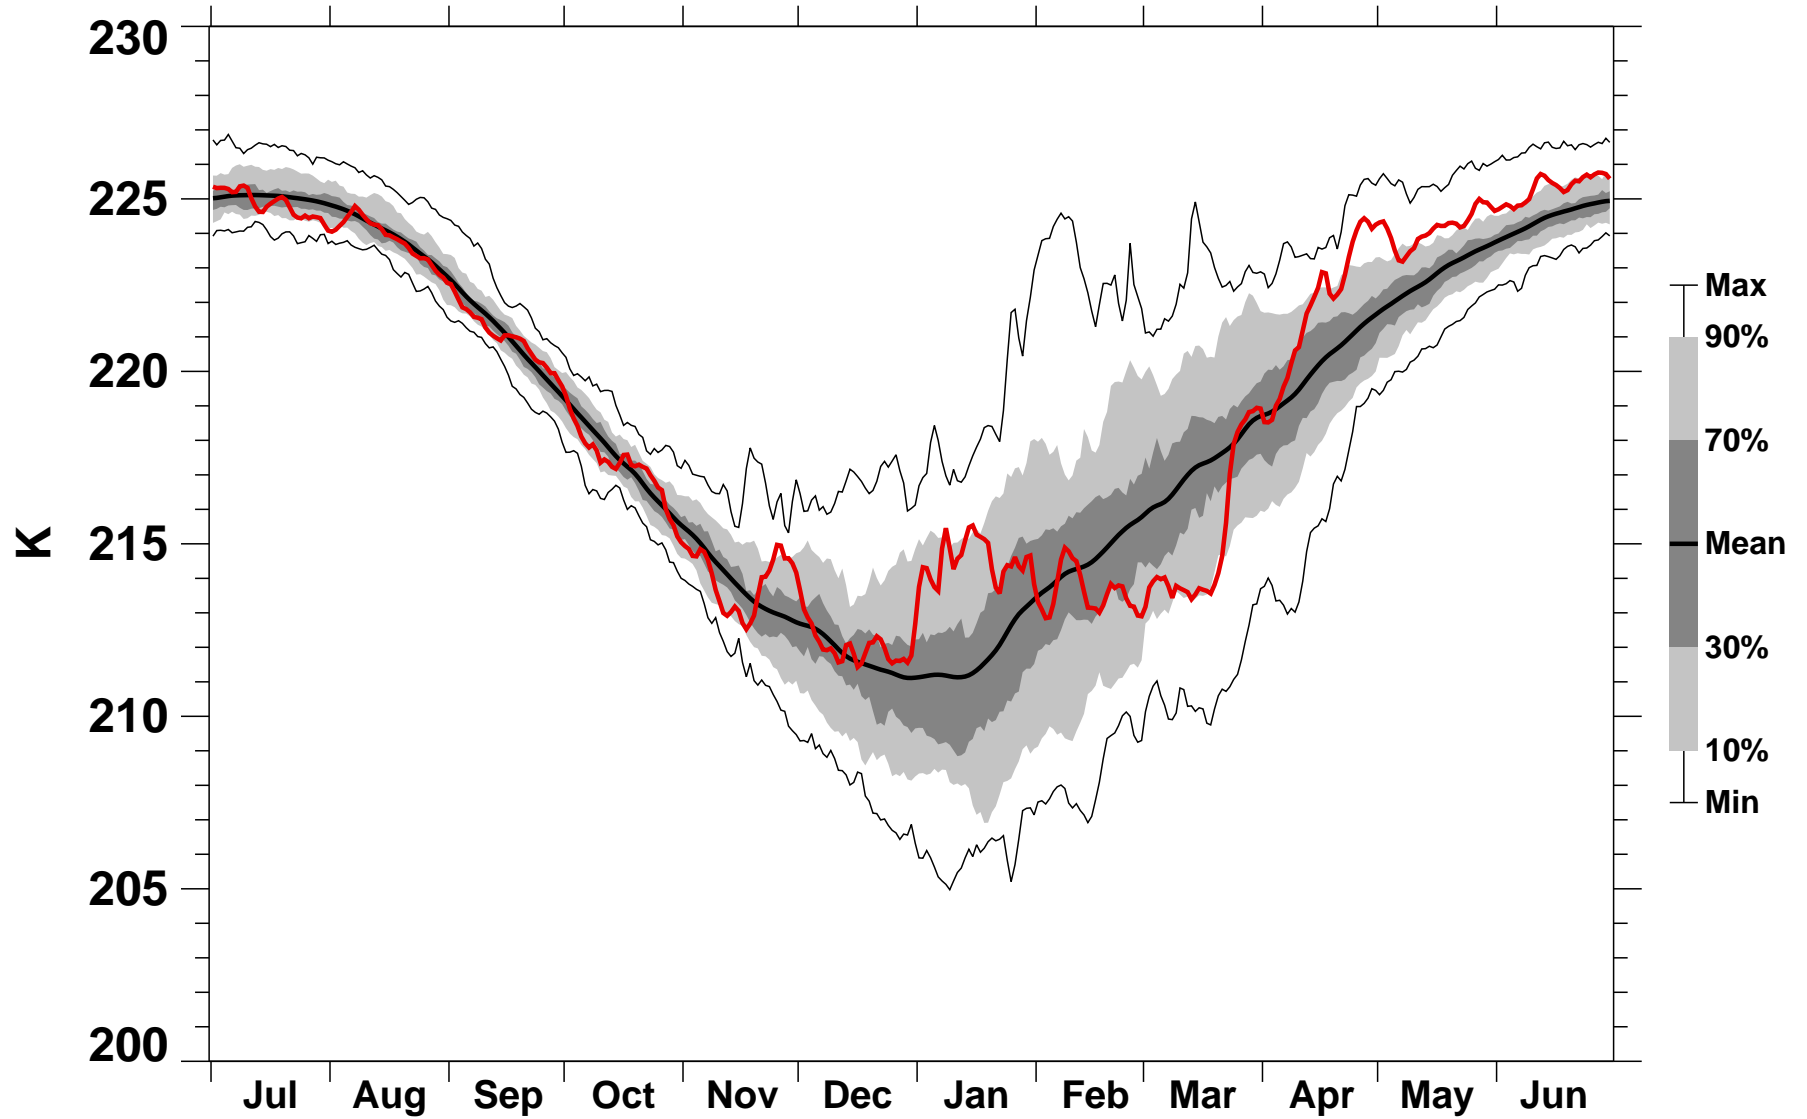

55-75°N Zonal Mean Temperature 70 hPa MERRA2

1978/1979-2022/2023

2014/2015