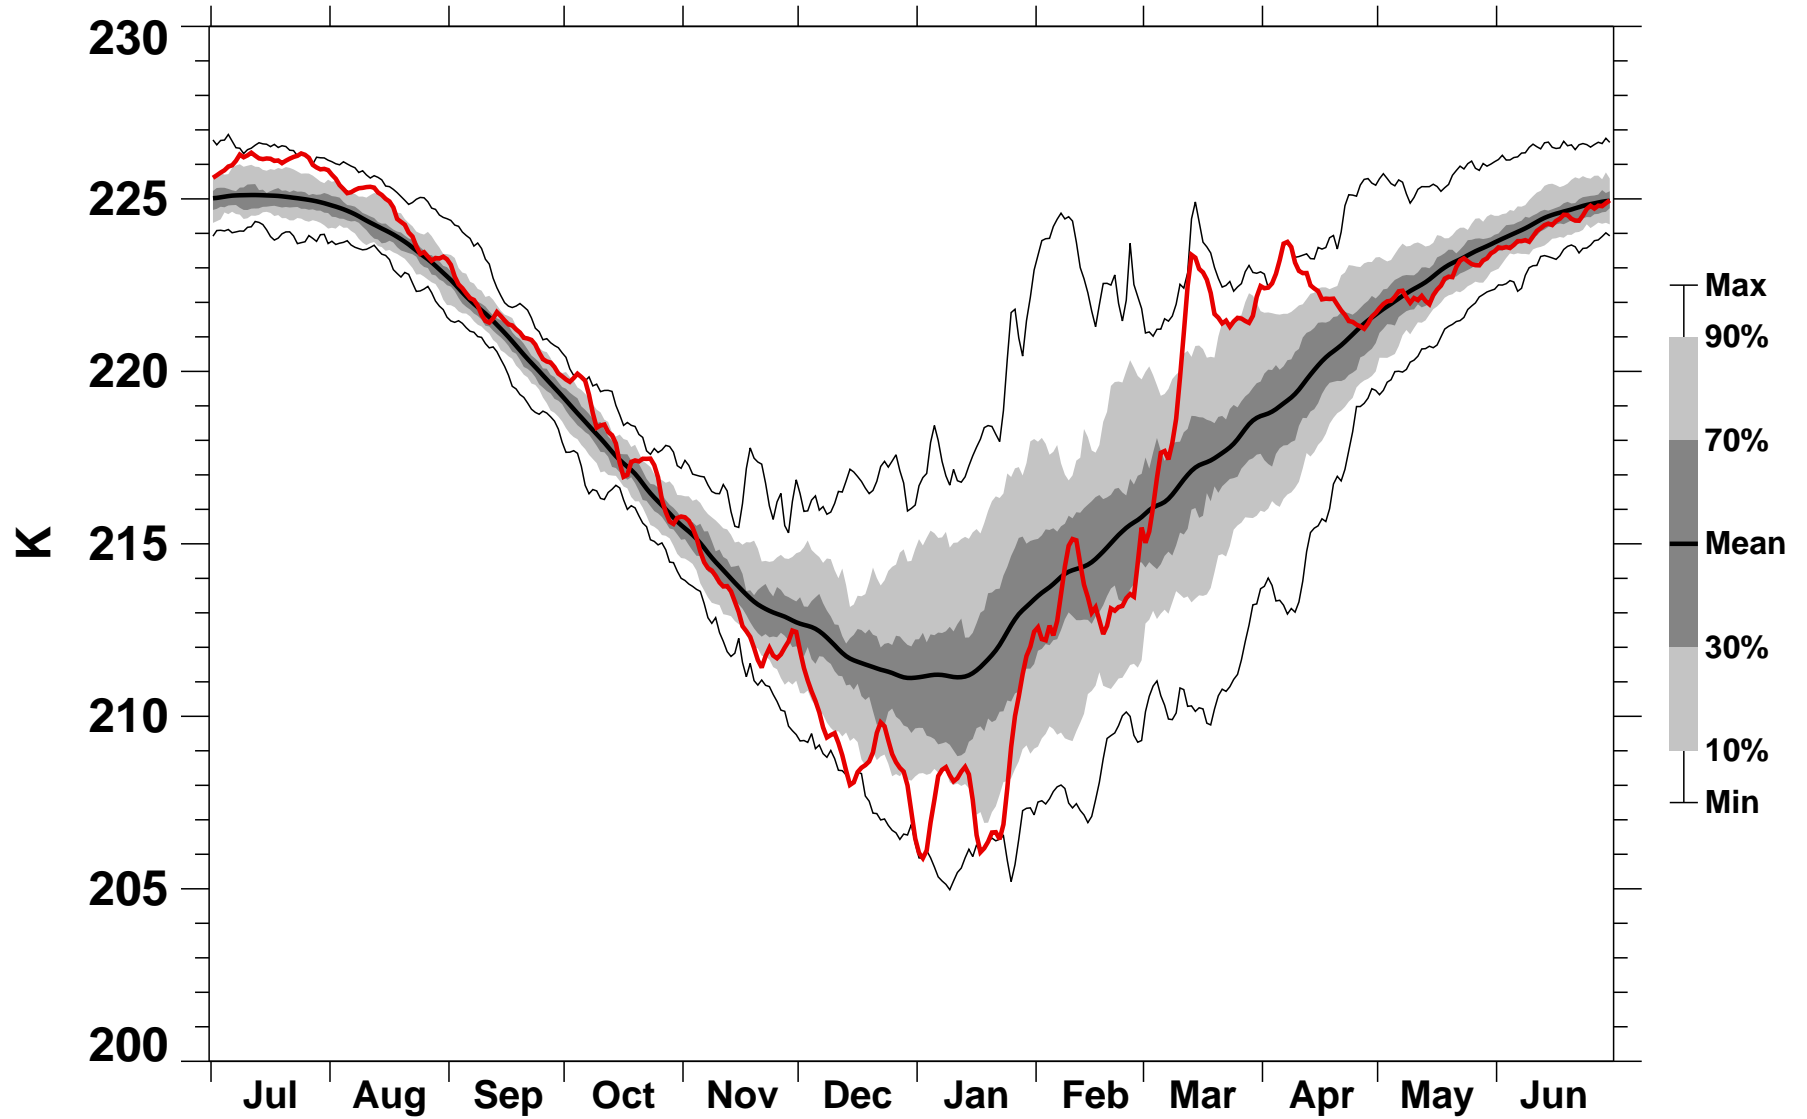

55-75°N Zonal Mean Temperature 70 hPa MERRA2

1978/1979–2022/2023

2015/2016