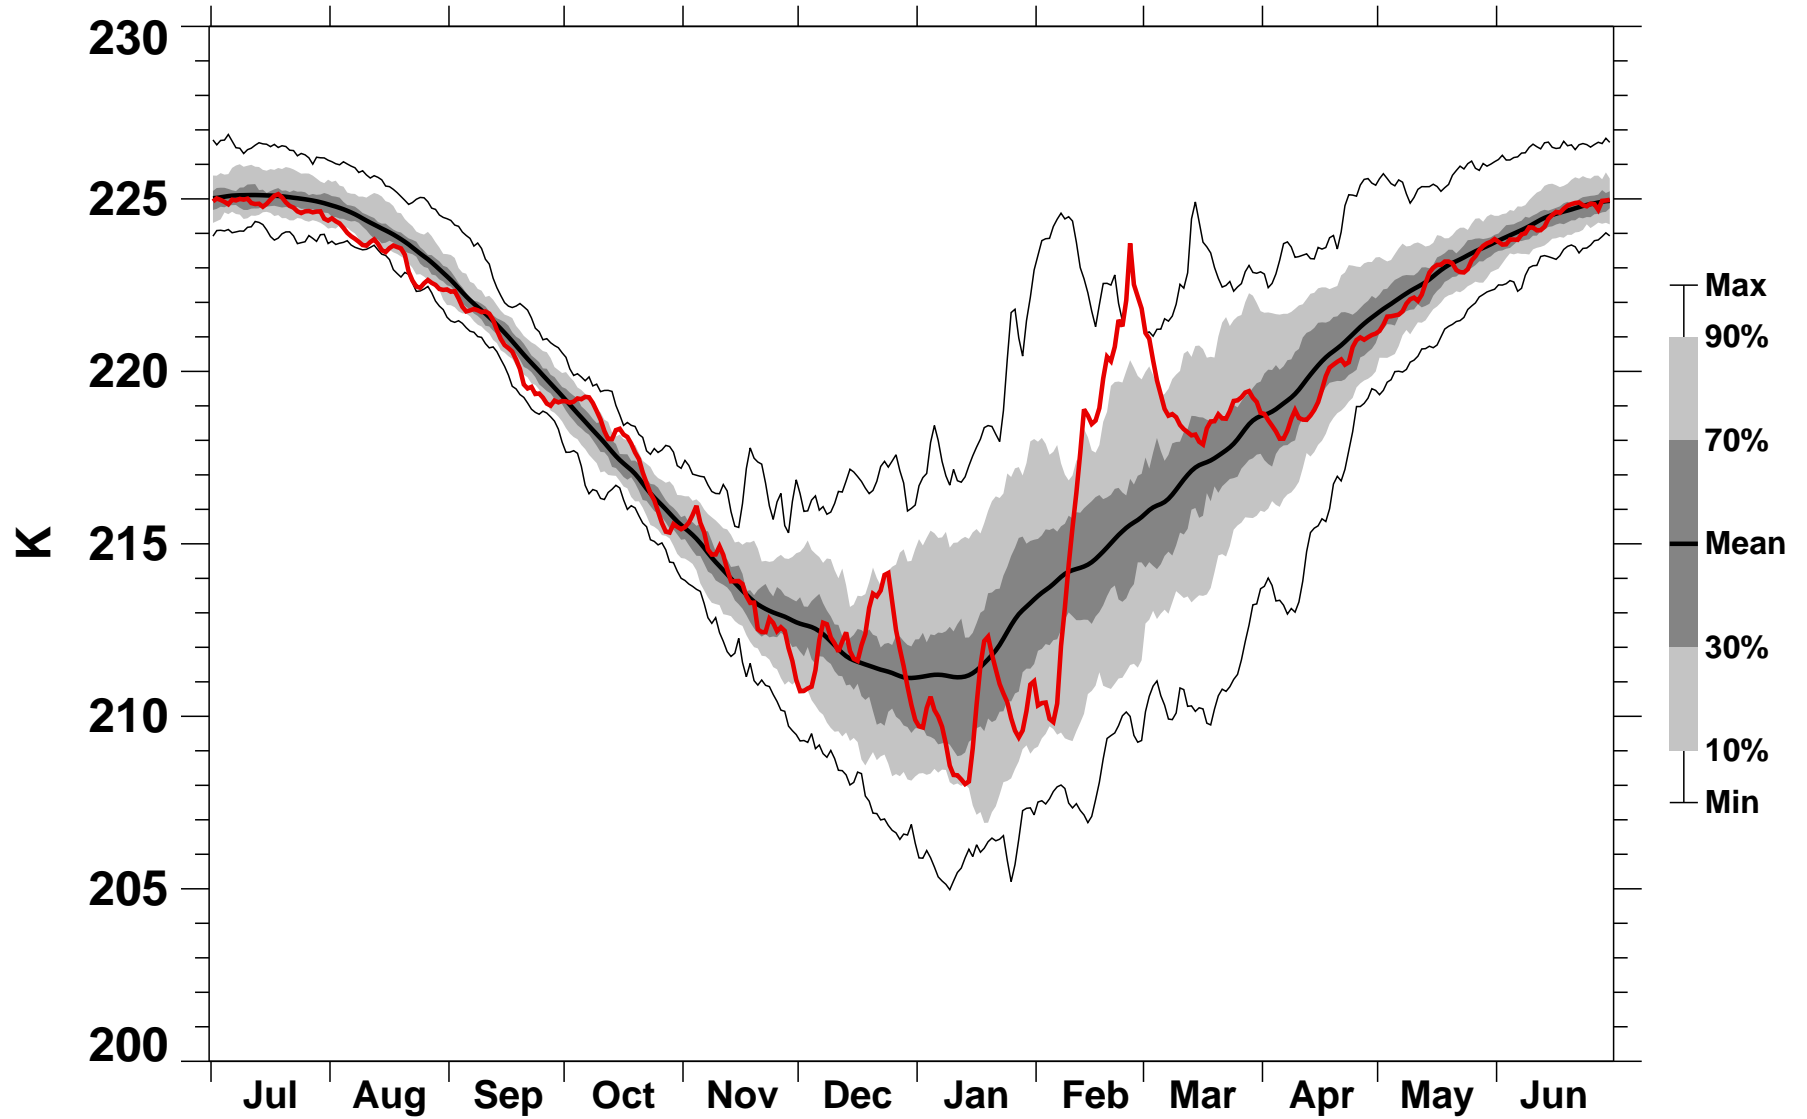

55-75°N Zonal Mean Temperature 70 hPa MERRA2

1978/1979-2022/2023

2017/2018