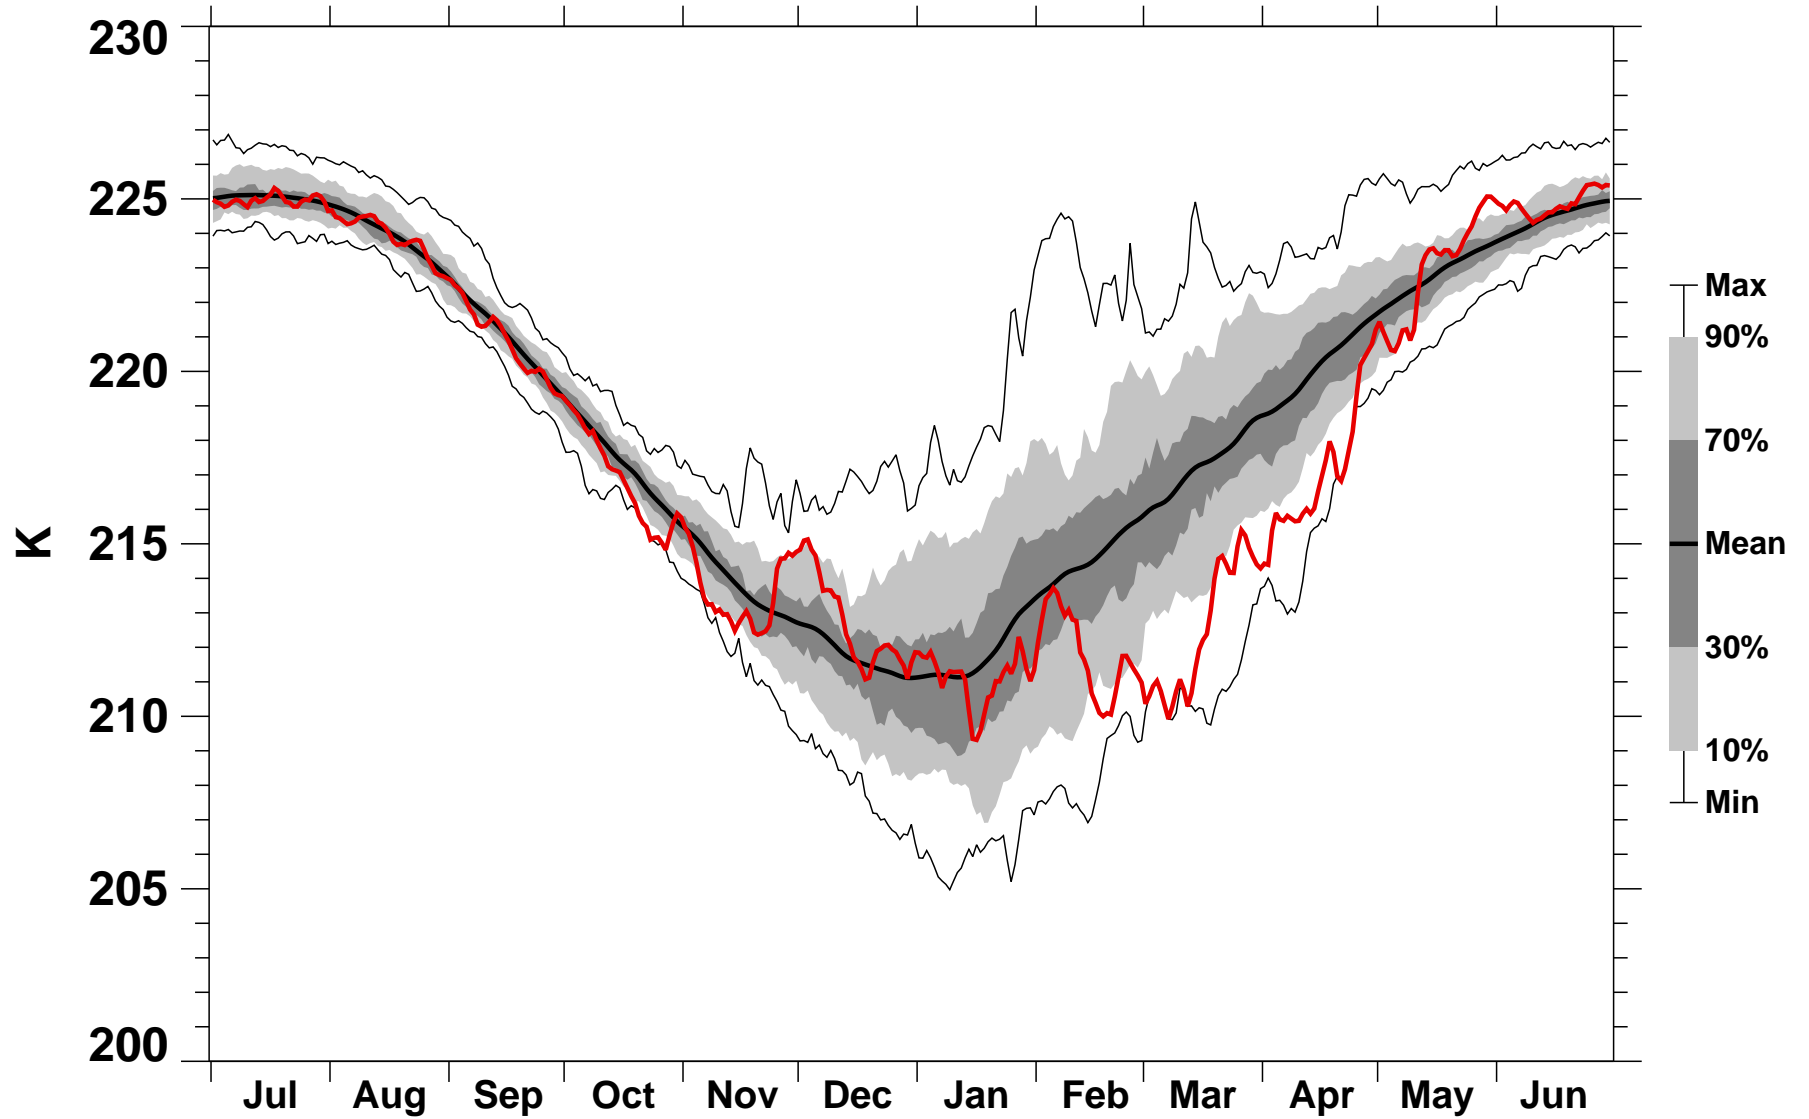

55-75°N Zonal Mean Temperature 70 hPa MERRA2

1978/1979–2022/2023

2019/2020