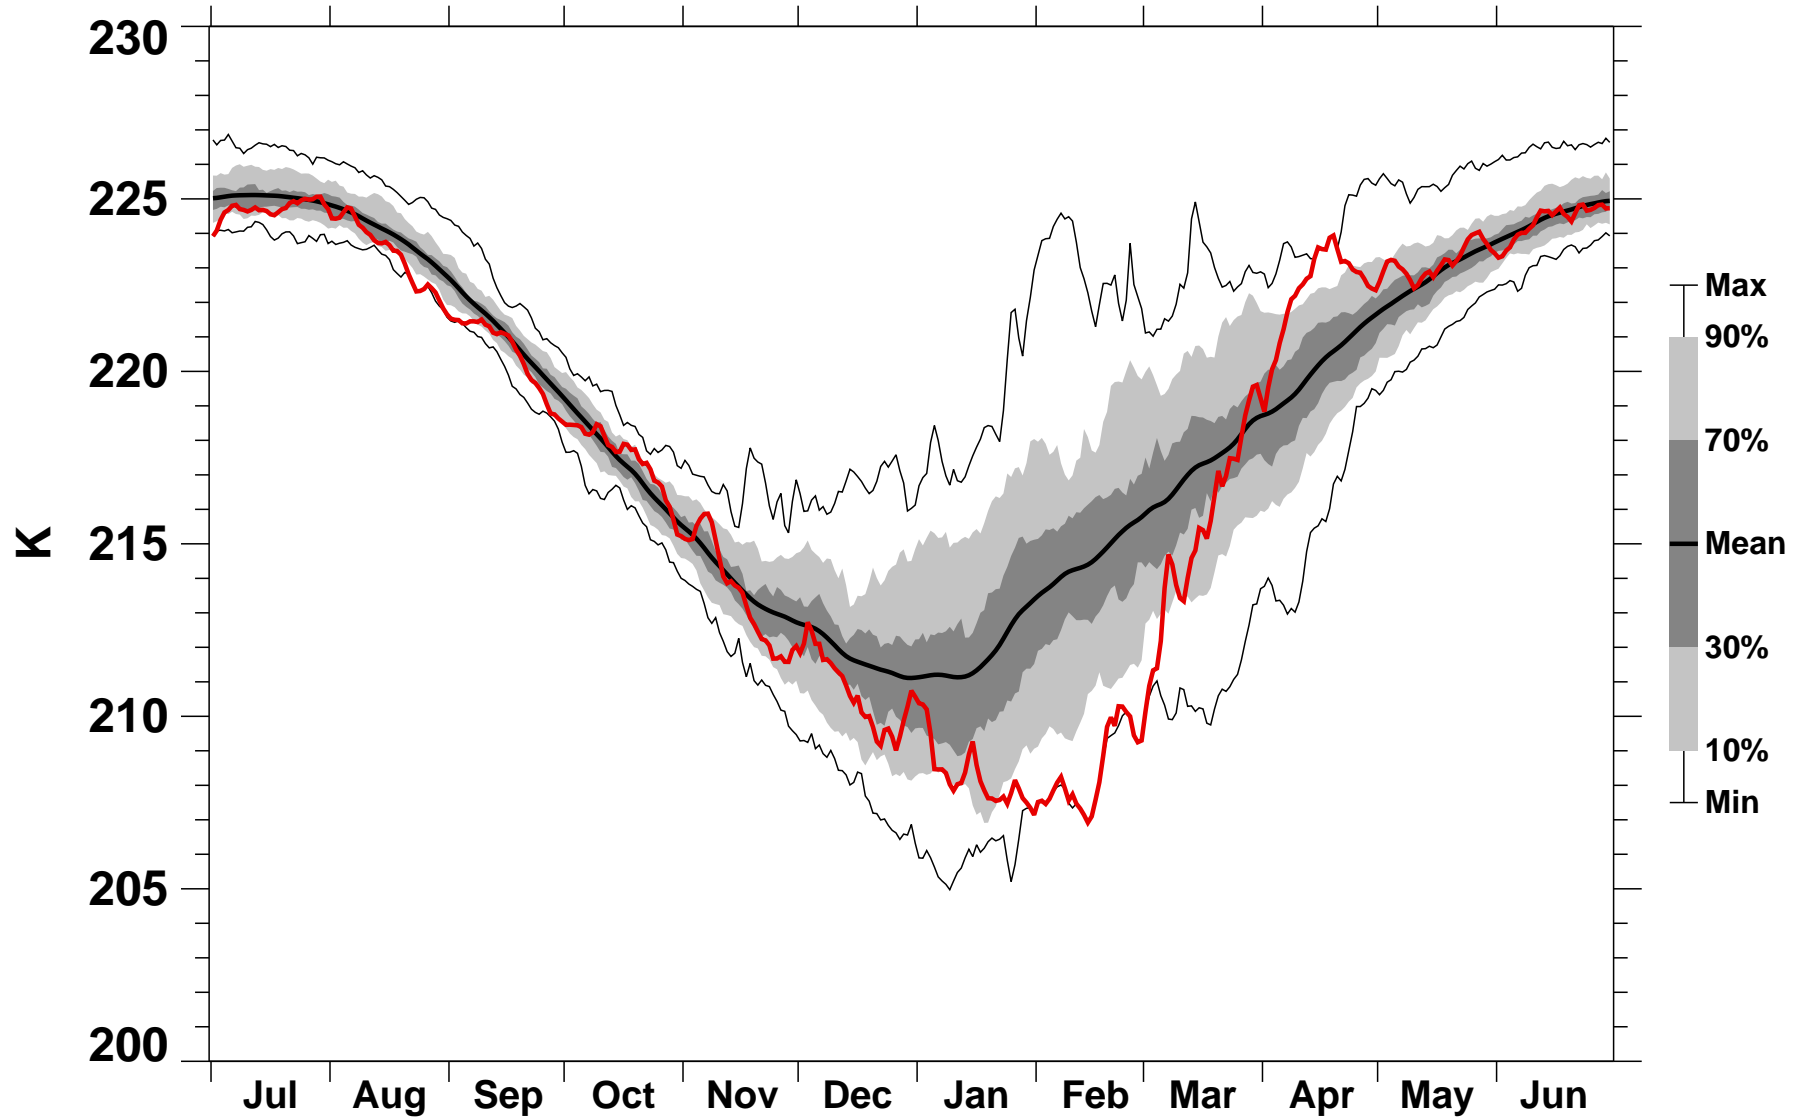

55-75°N Zonal Mean Temperature 70 hPa MERRA2

1978/1979–2022/2023

2021/2022