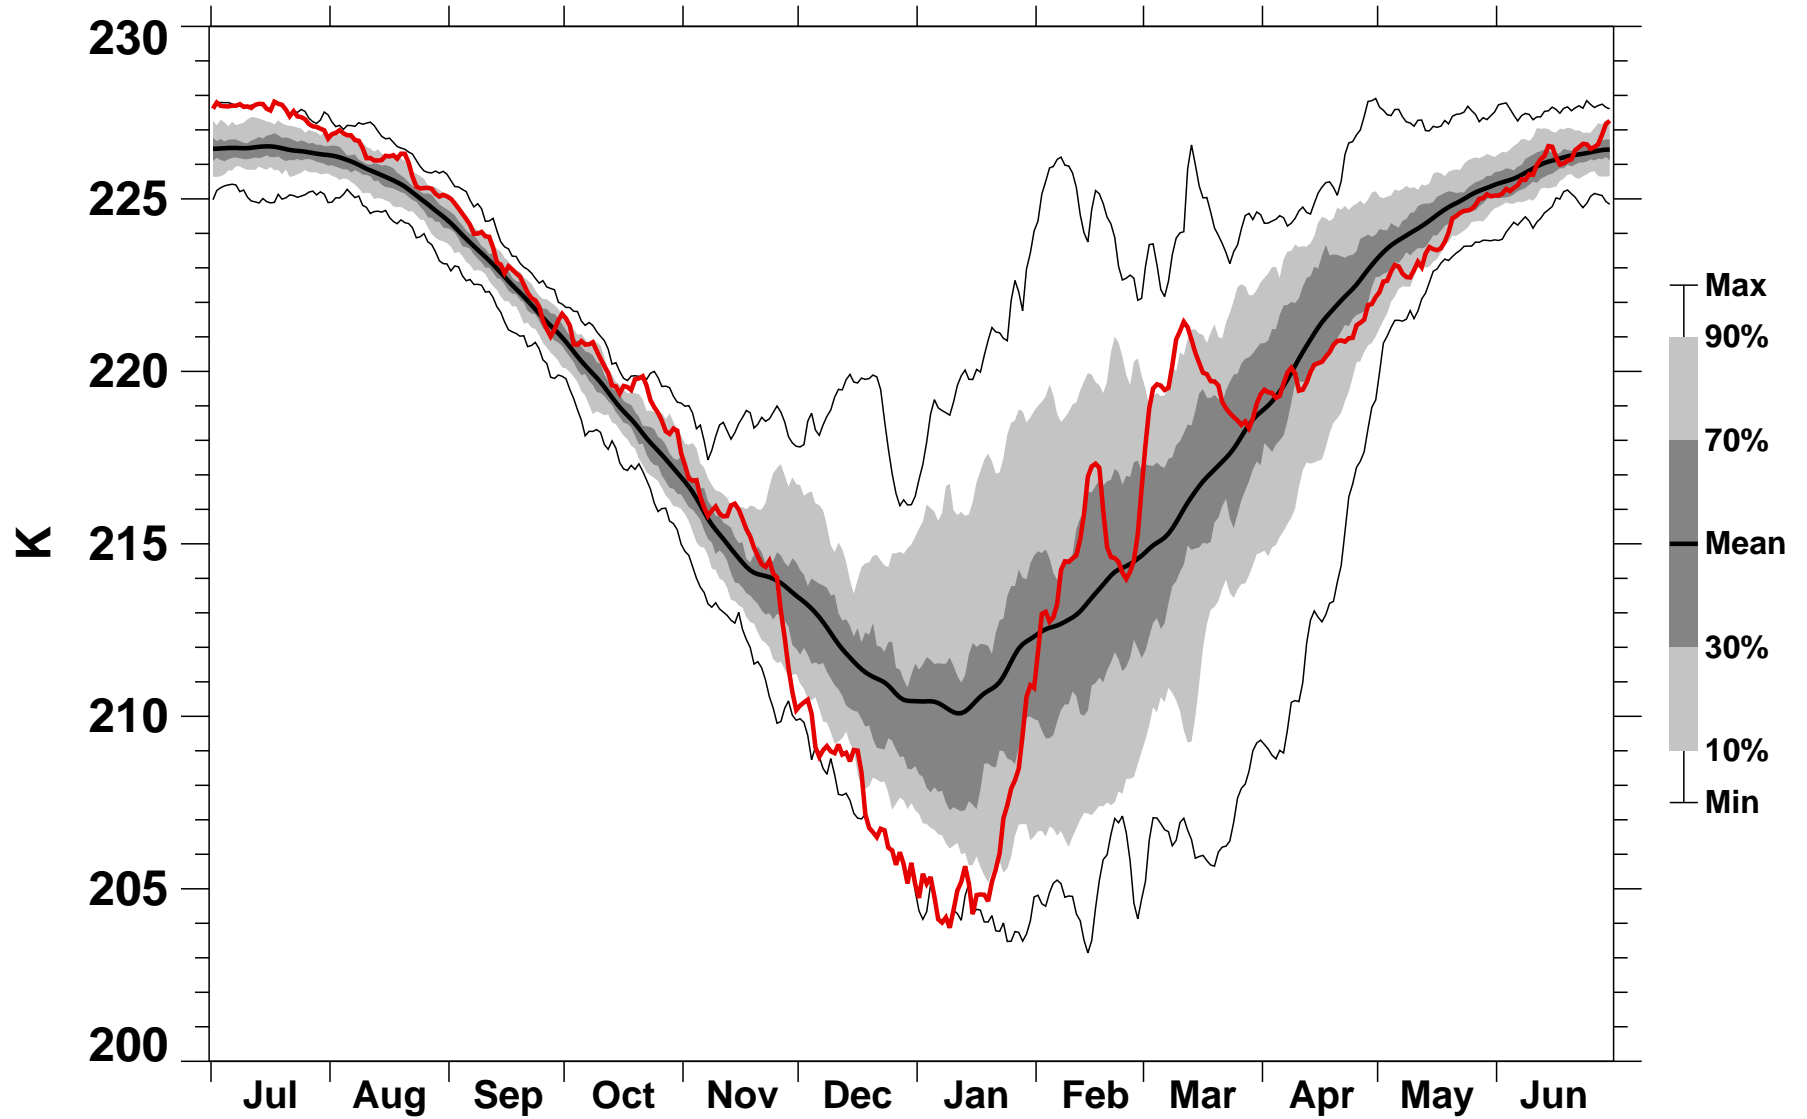

# 60-90°N Zonal Mean Temperature 100 hPa MERRA2

1978/1979–2022/2023

1980/1981