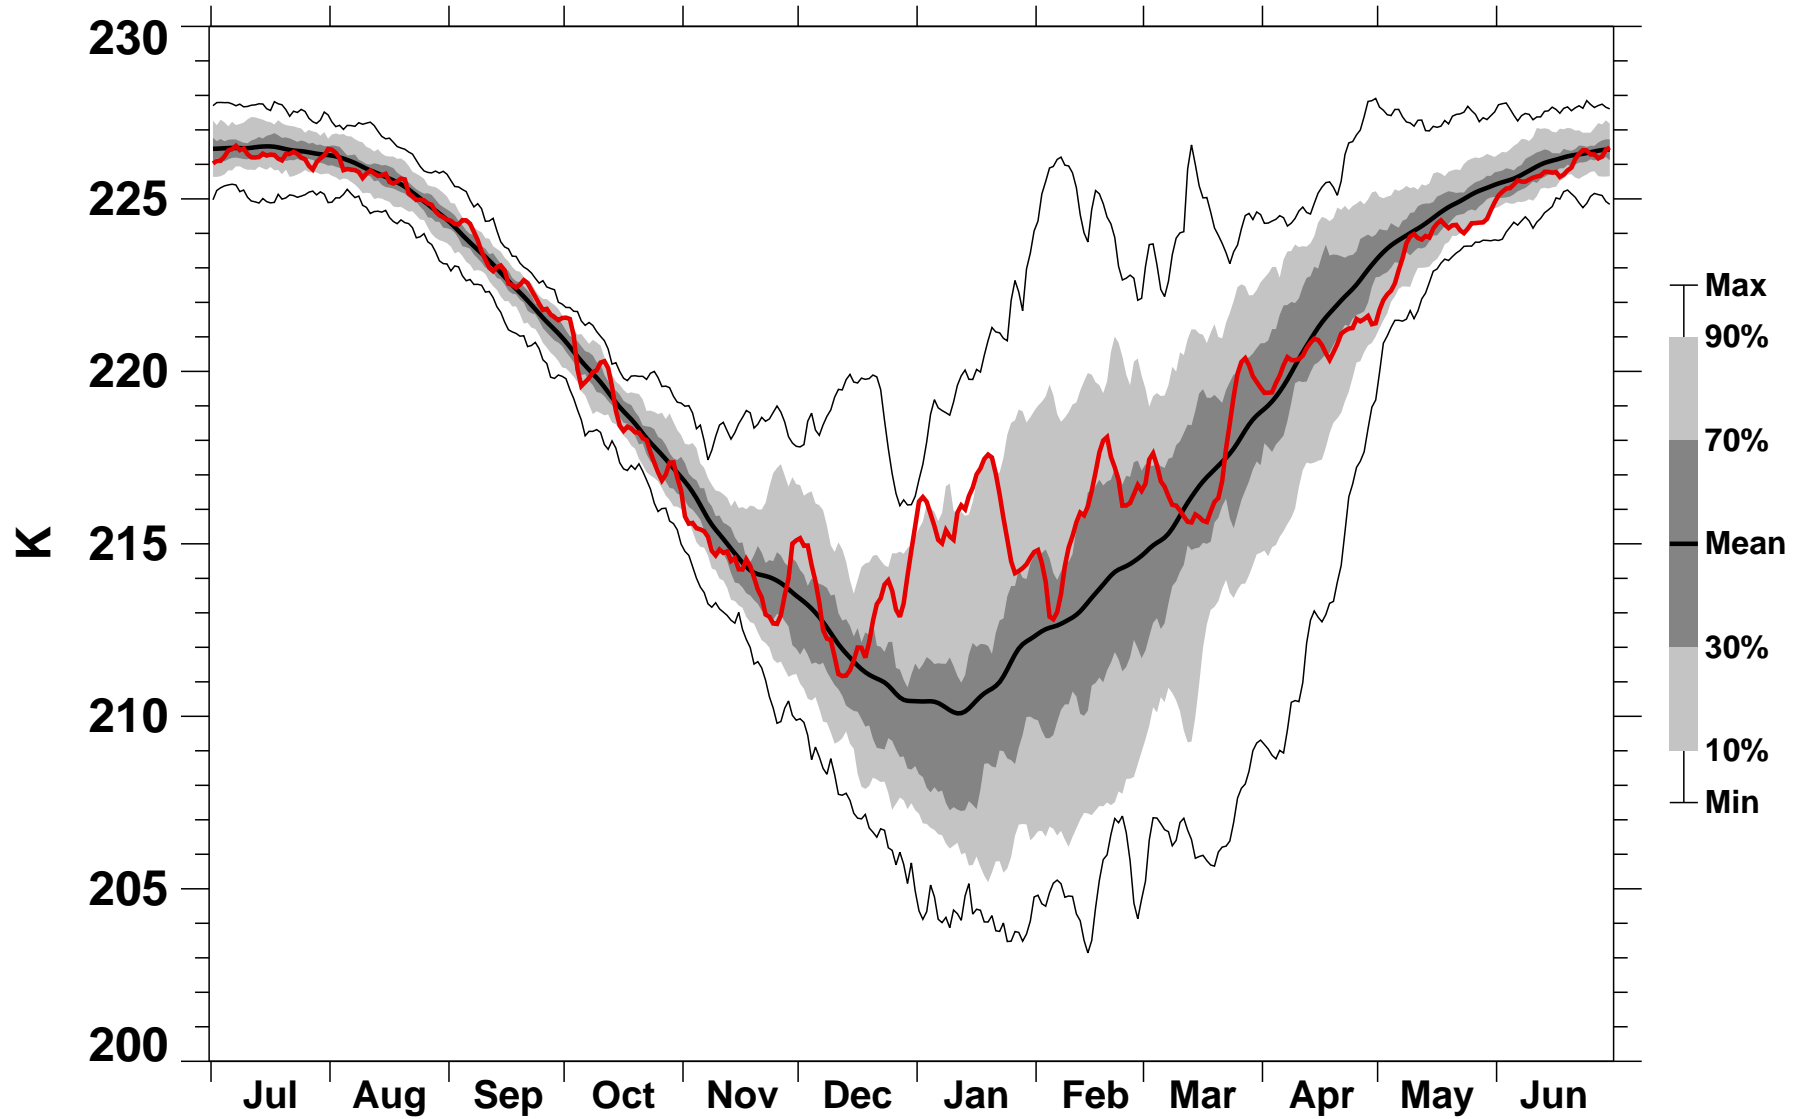

60-90°N Zonal Mean Temperature 100 hPa MERRA2

1978/1979–2022/2023

2001/2002