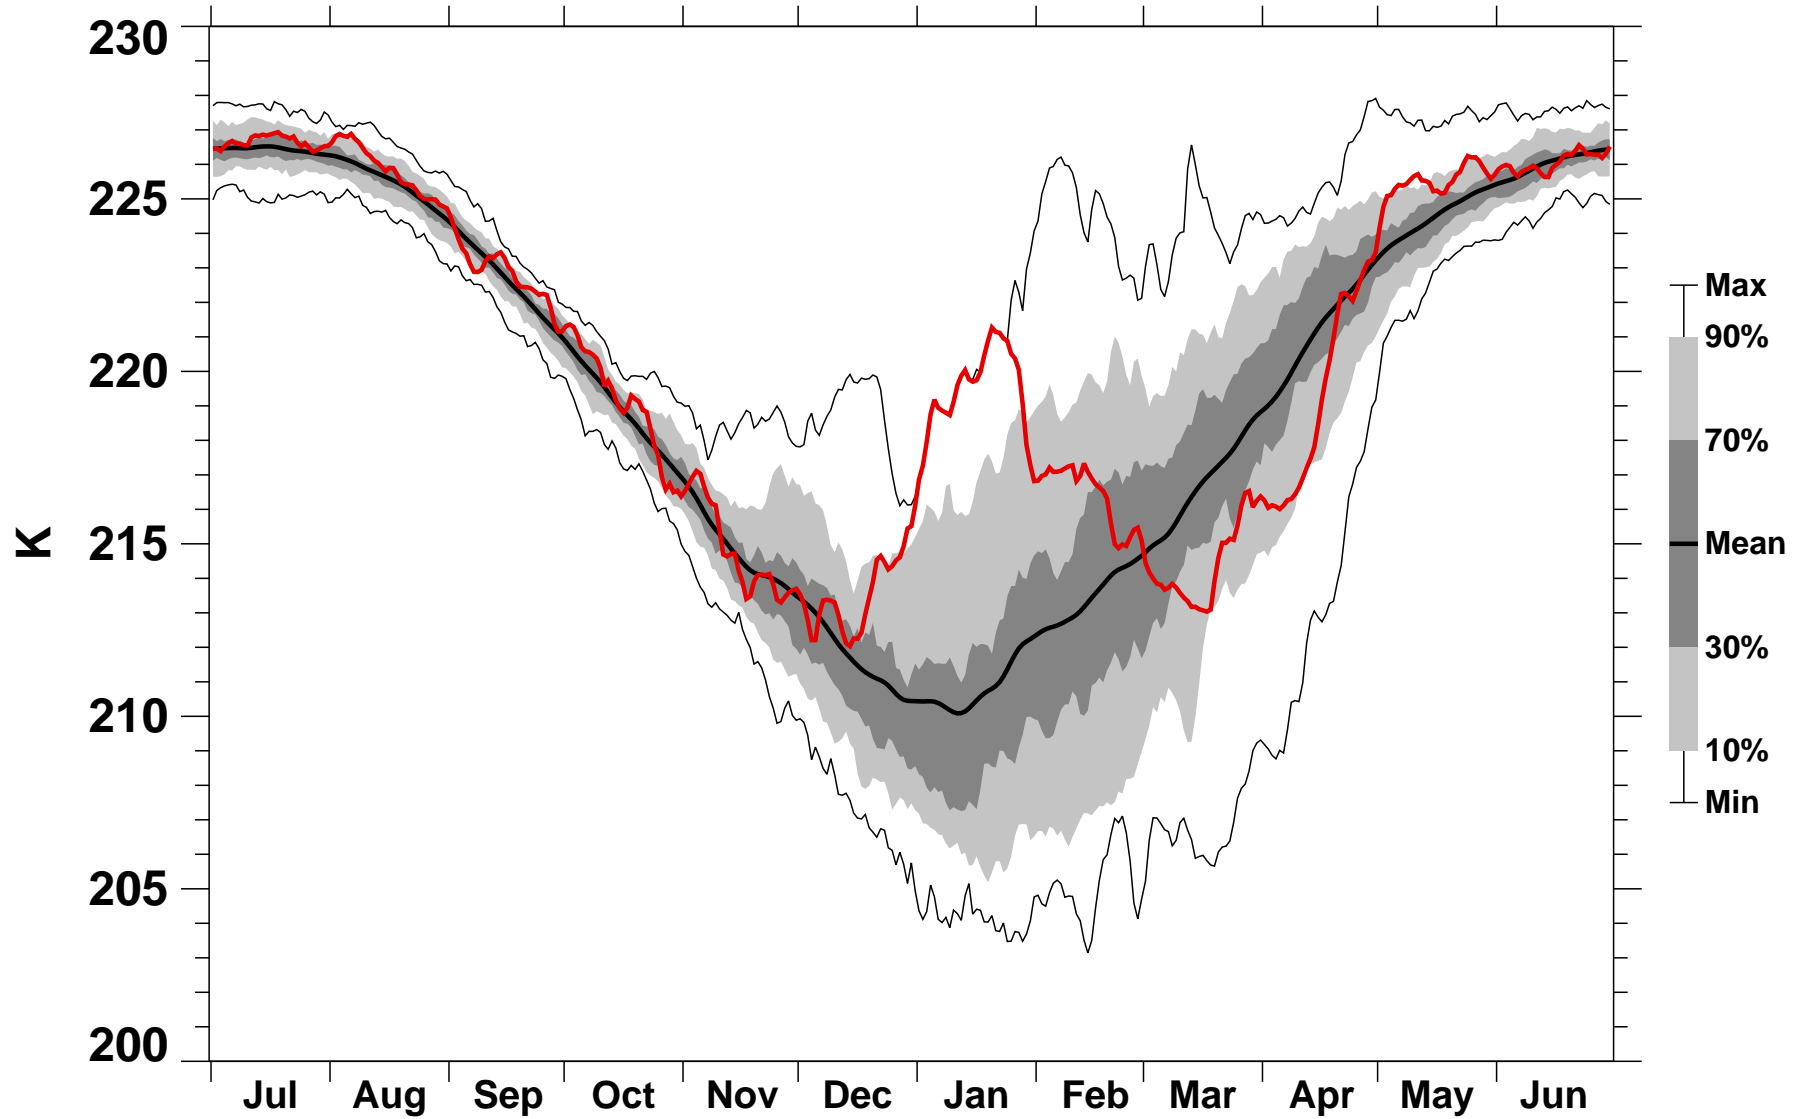

# 60-90°N Zonal Mean Temperature 100 hPa MERRA2

1978/1979–2022/2023

2018/2019