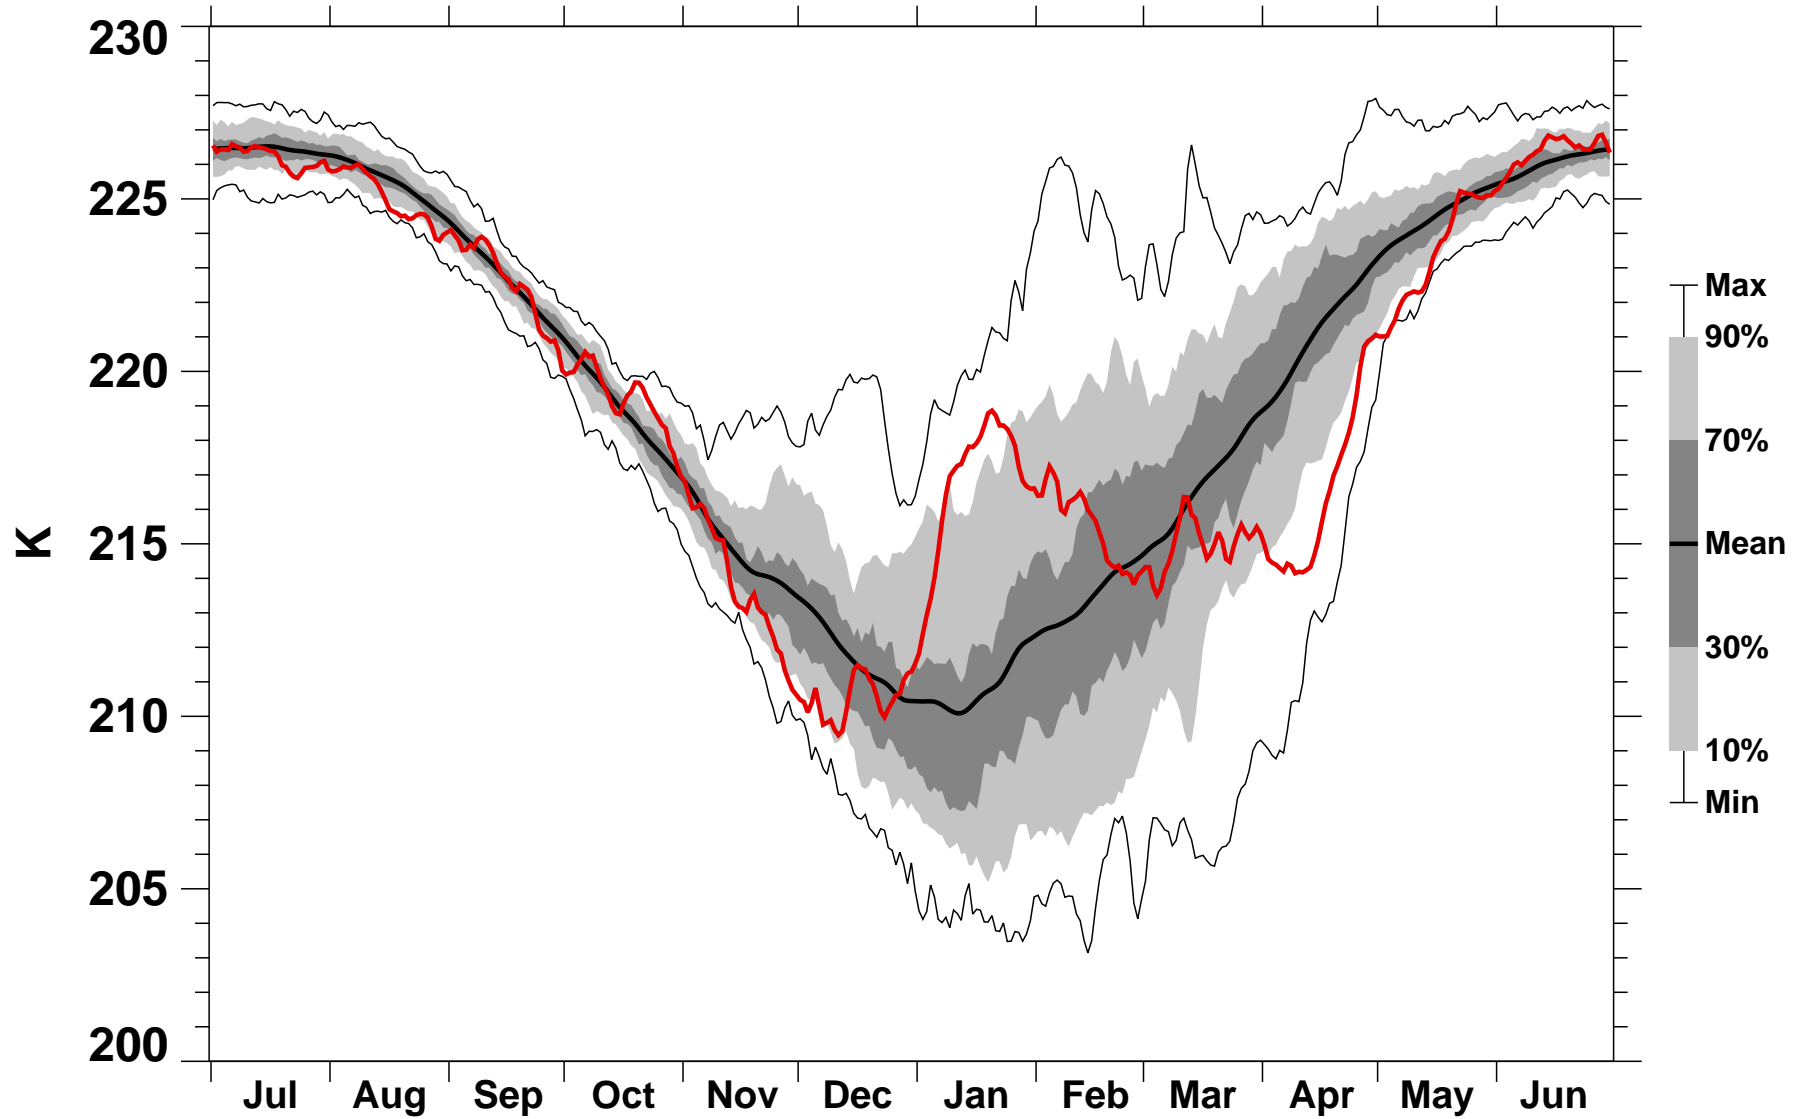

# 60-90°N Zonal Mean Temperature 100 hPa MERRA2

1978/1979–2022/2023

2020/2021