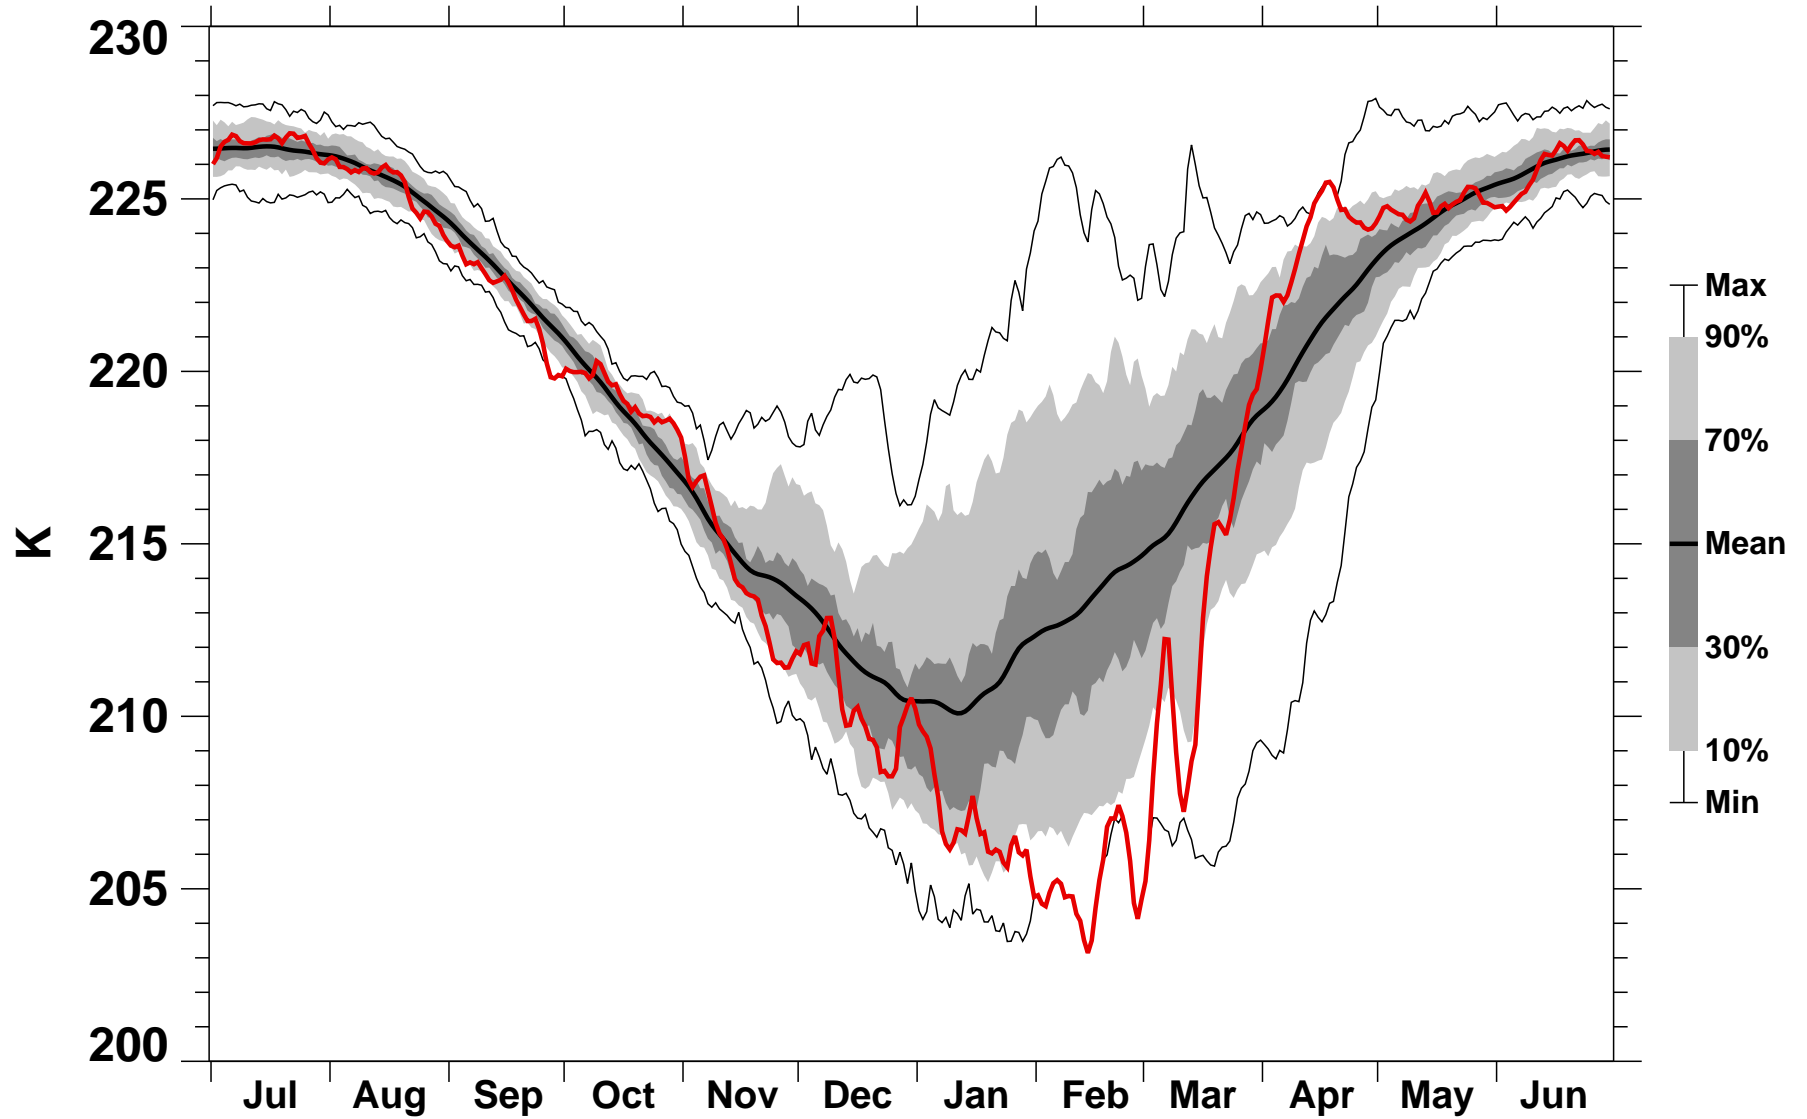

60-90°N Zonal Mean Temperature 100 hPa MERRA2

1978/1979–2022/2023

2021/2022