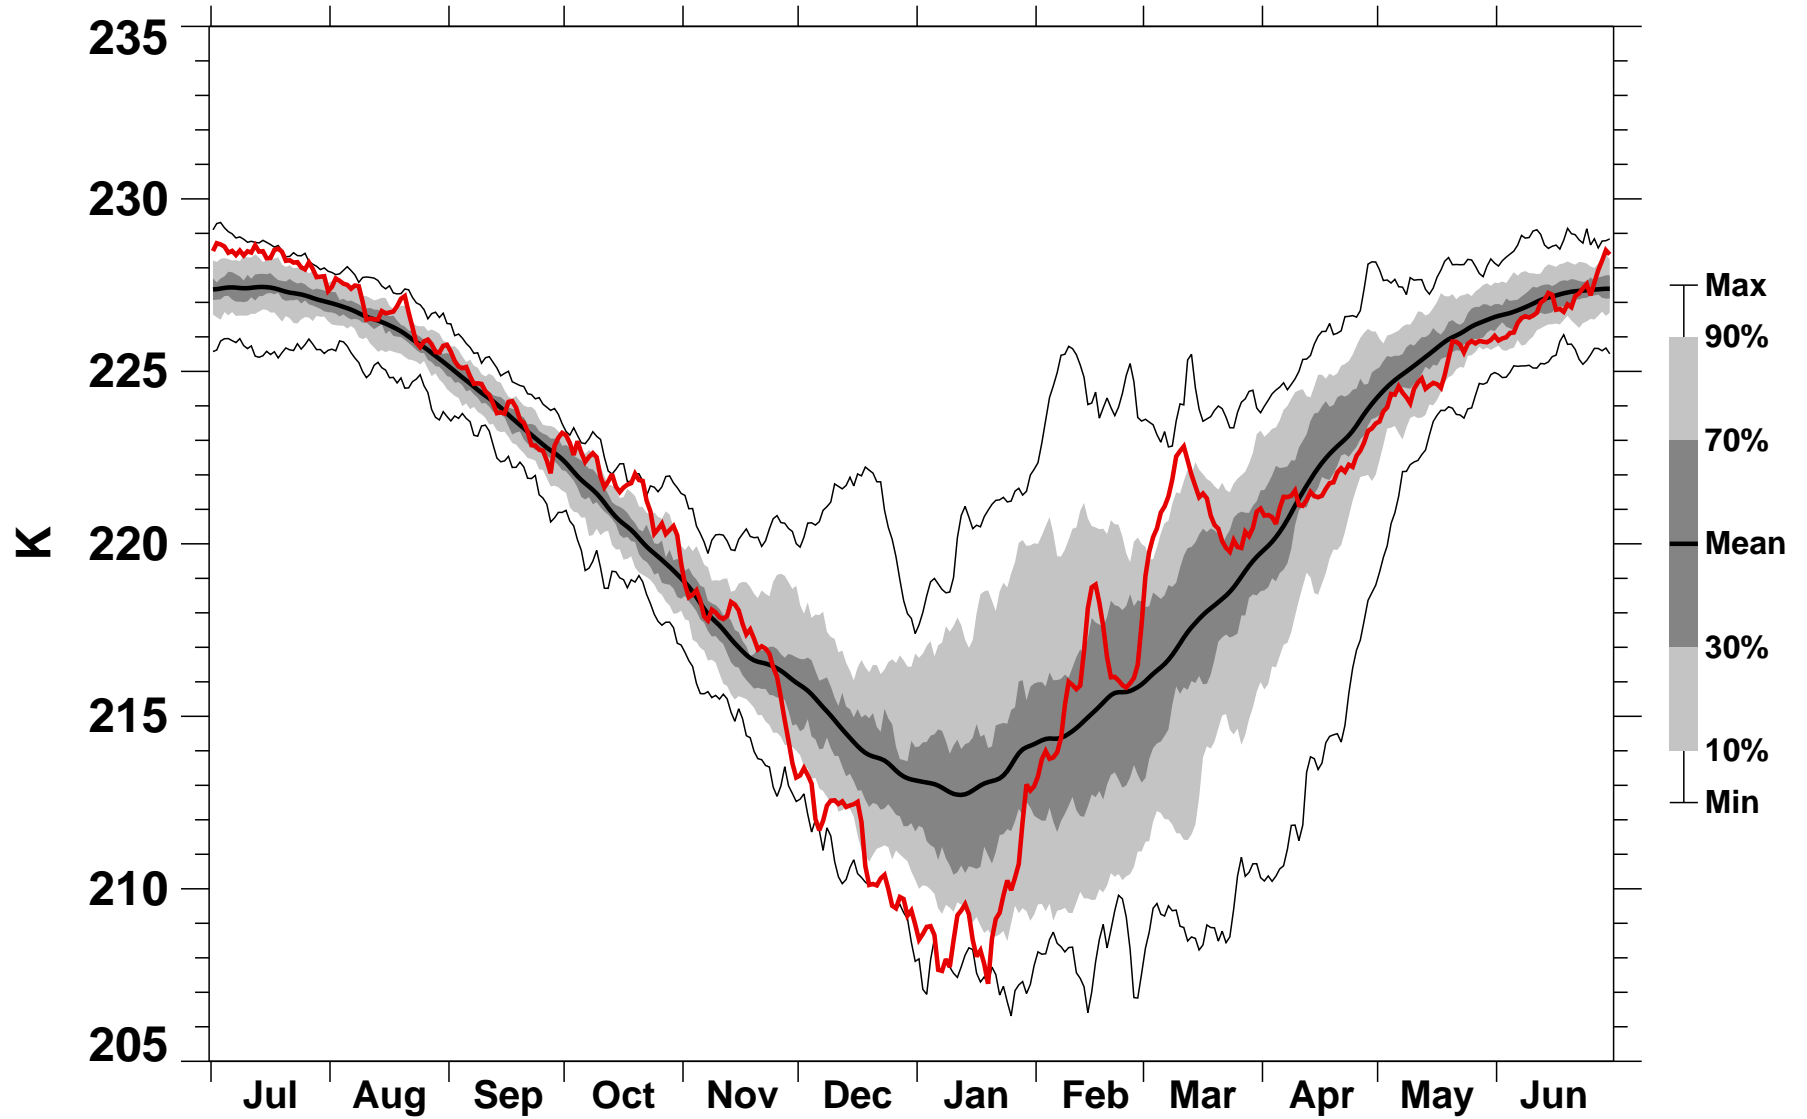

60-90°N Zonal Mean Temperature 150 hPa MERRA2

1978/1979–2022/2023

1980/1981