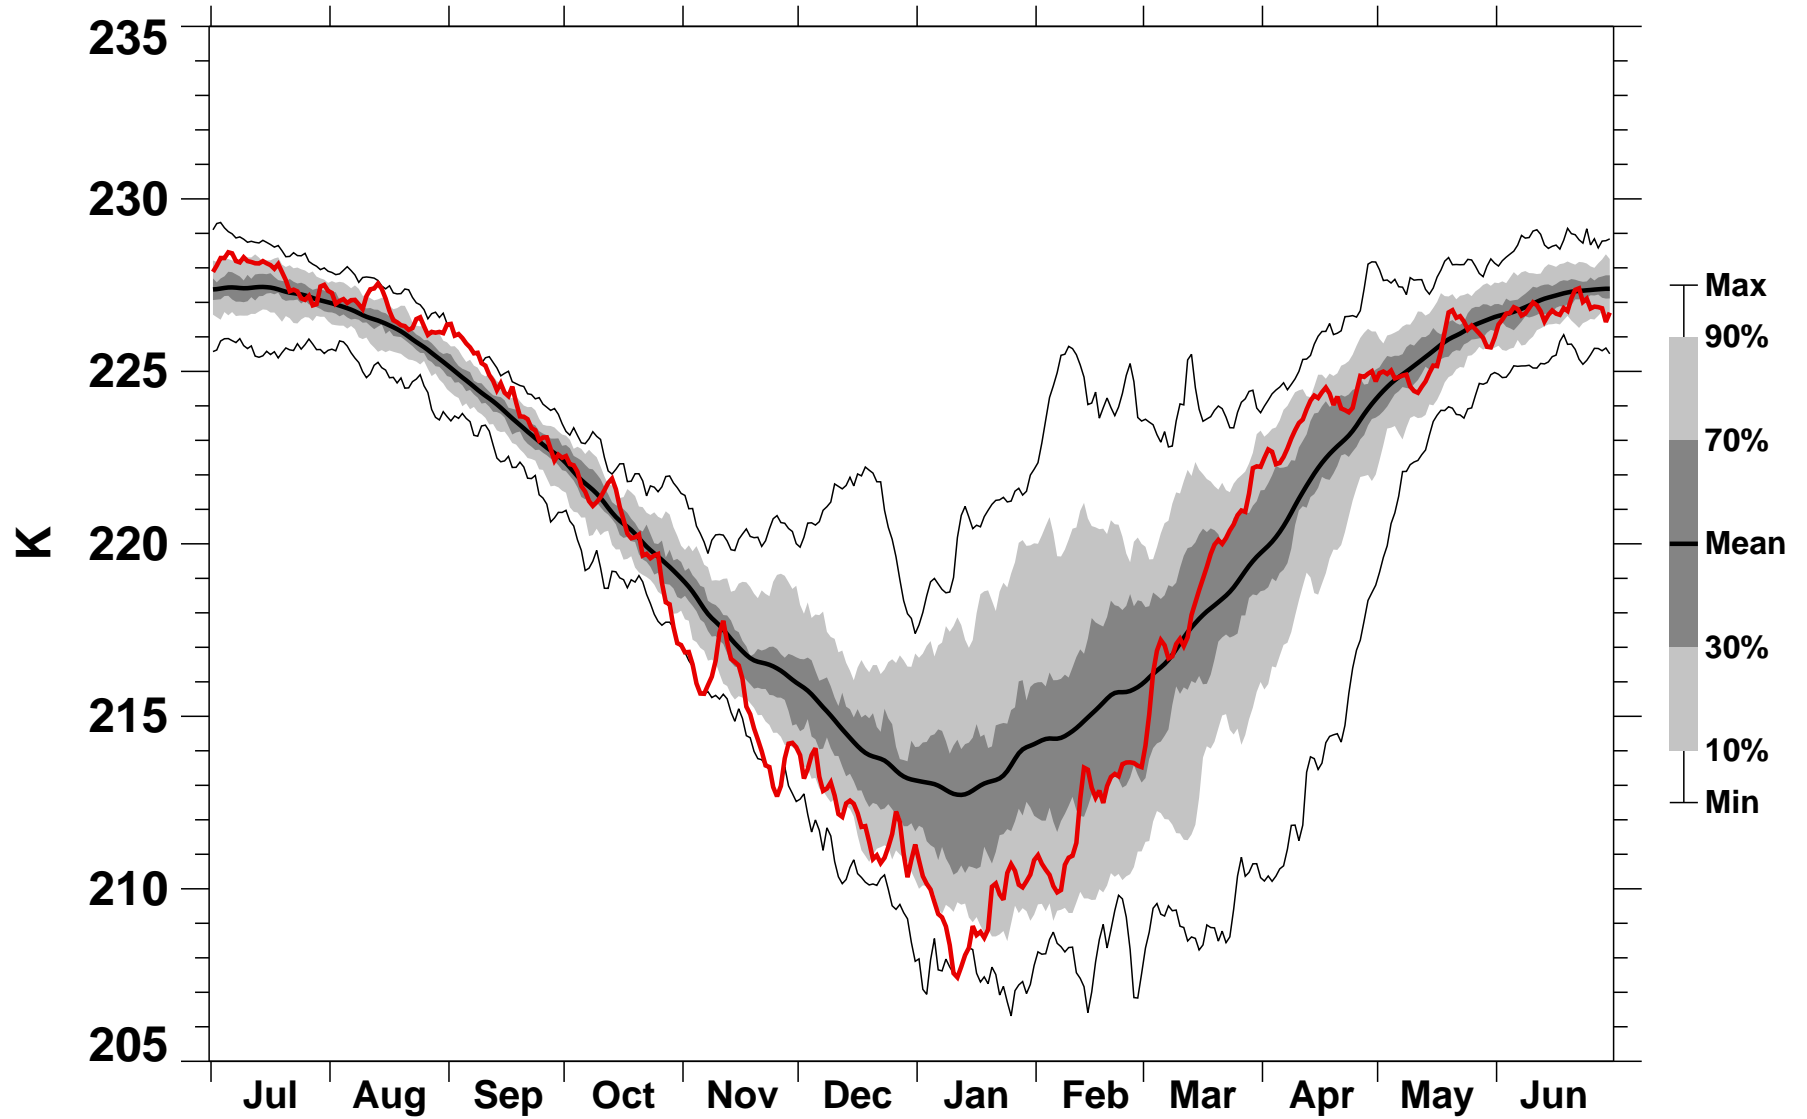

# 60-90°N Zonal Mean Temperature 150 hPa MERRA2

1978/1979–2022/2023

1982/1983