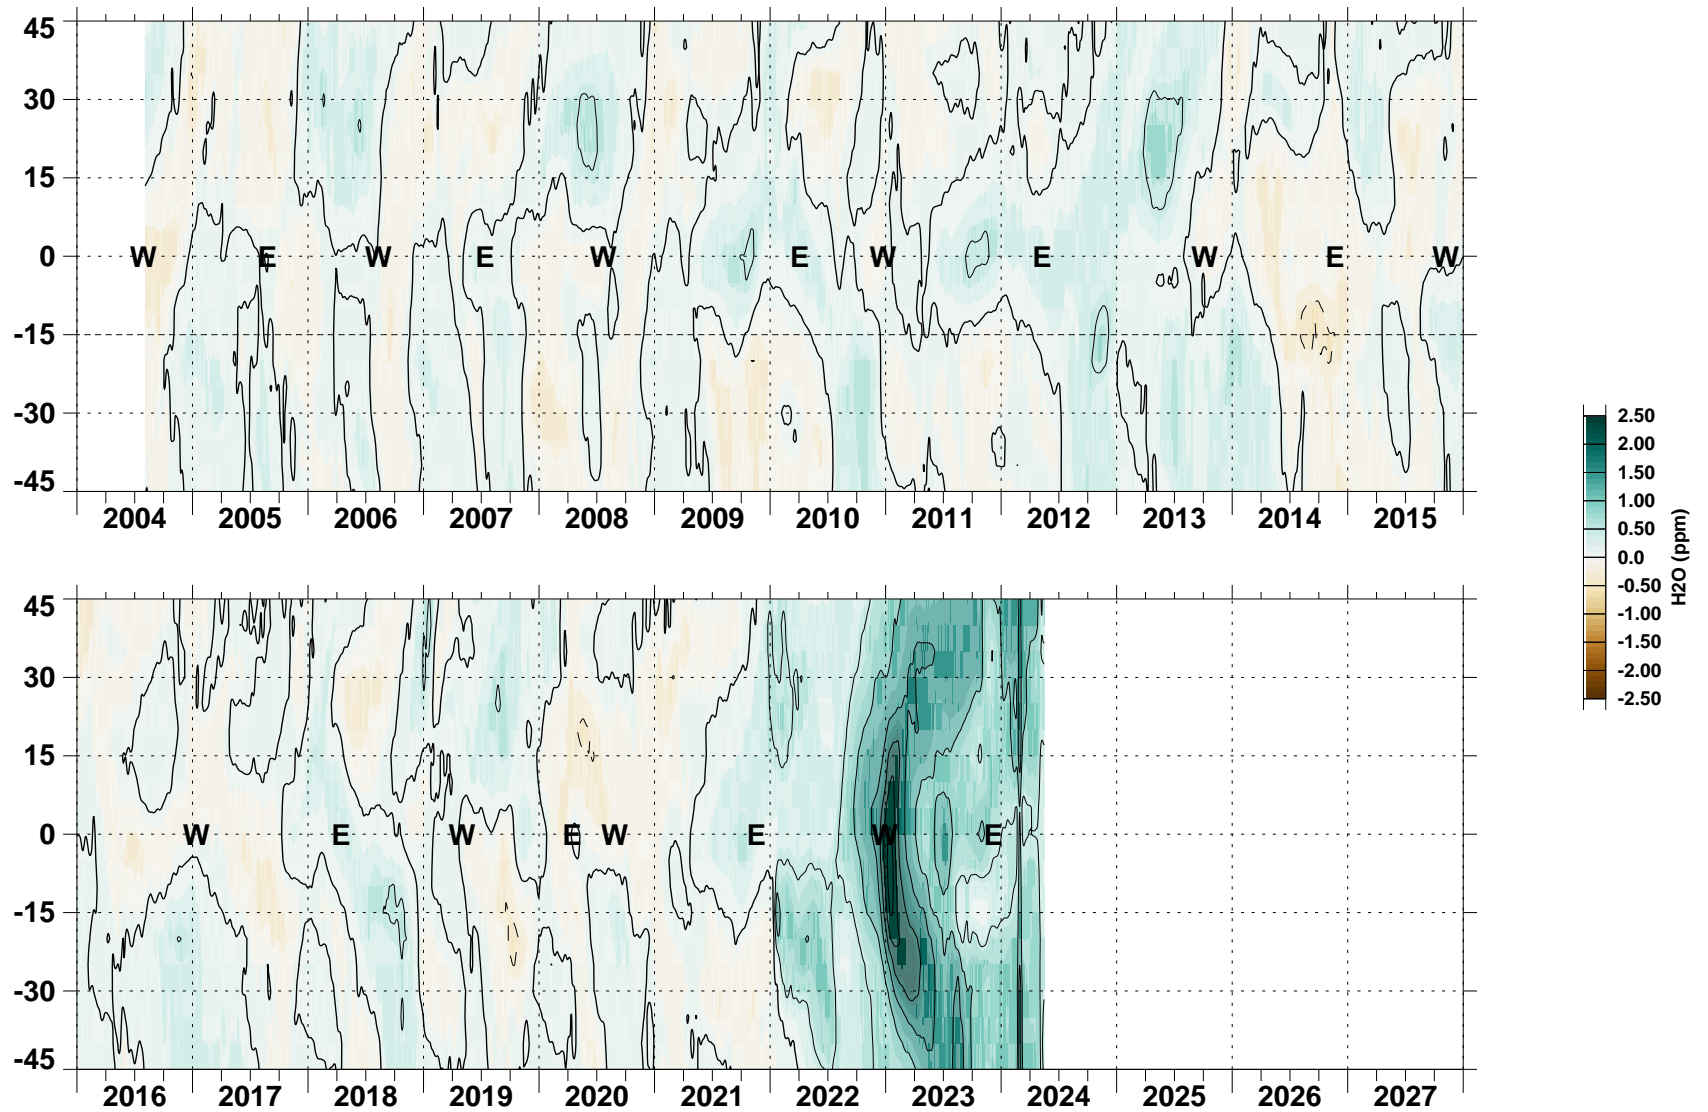

H₂O

6.8hPa

Gauss filter, half-amp.= 20.0 days