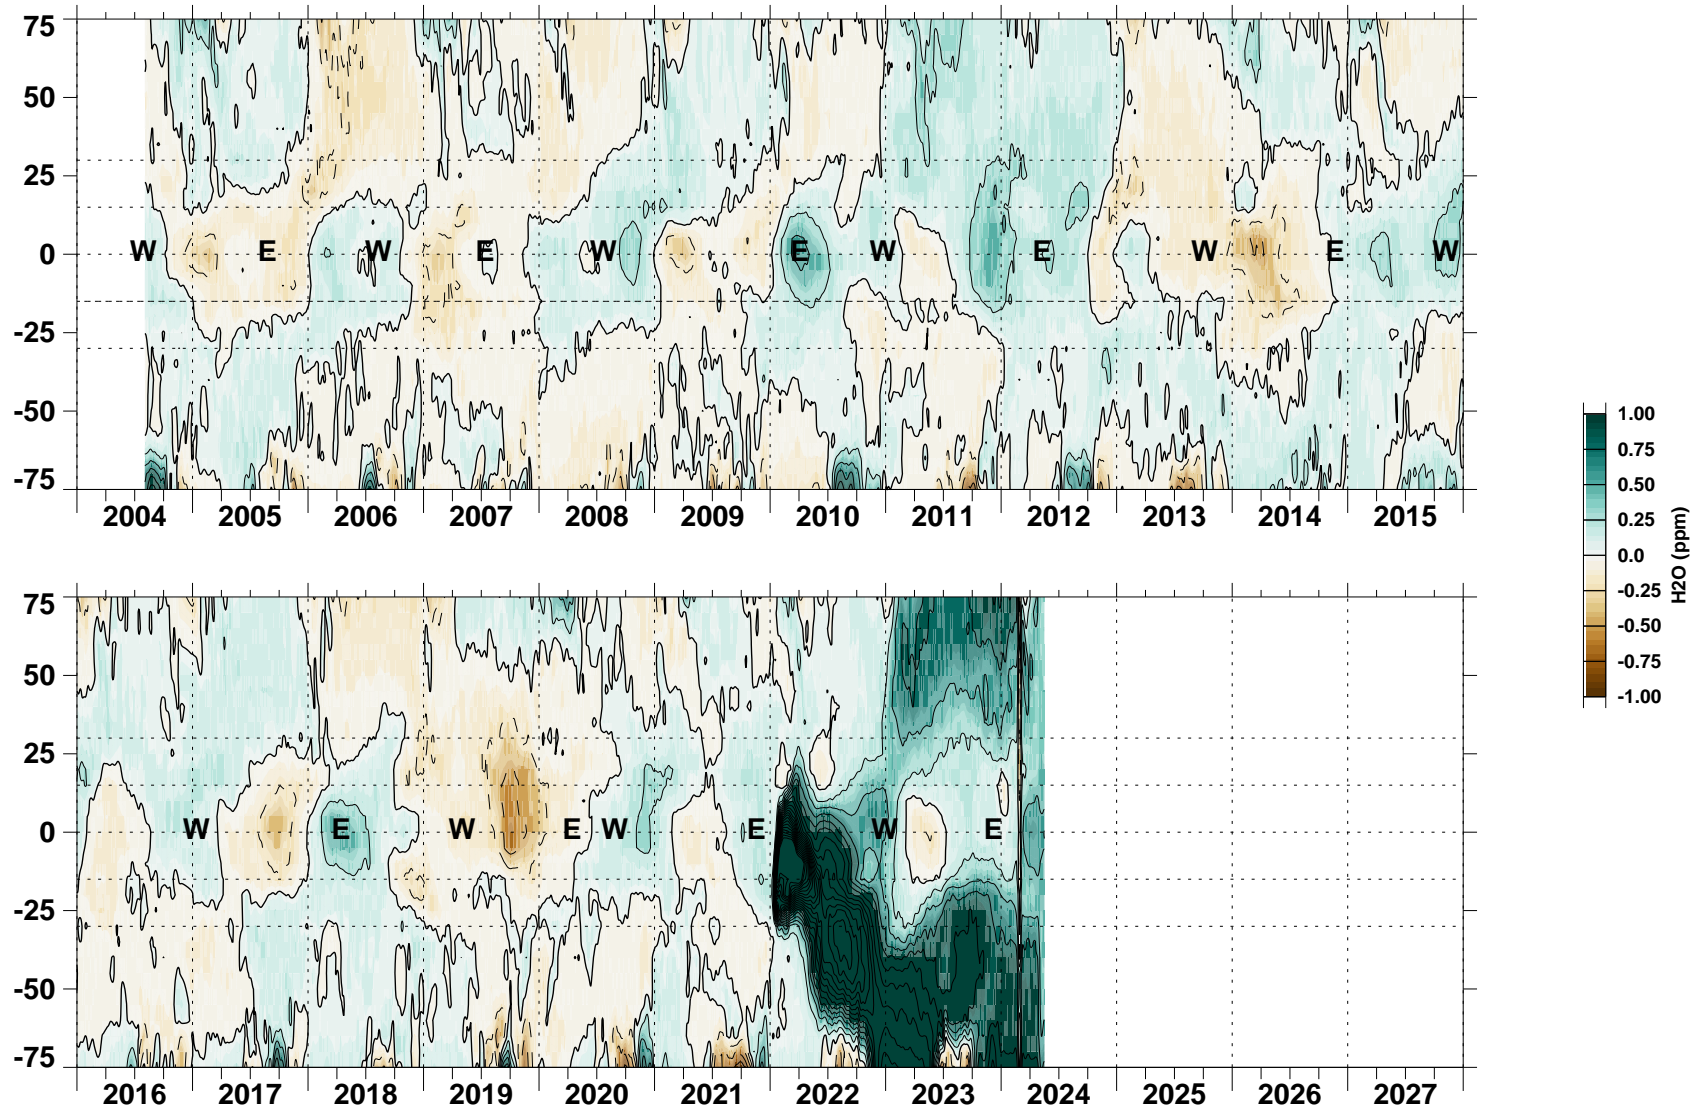

H₂O

31.6hPa

Gauss filter, half-amp.= 20.0 days