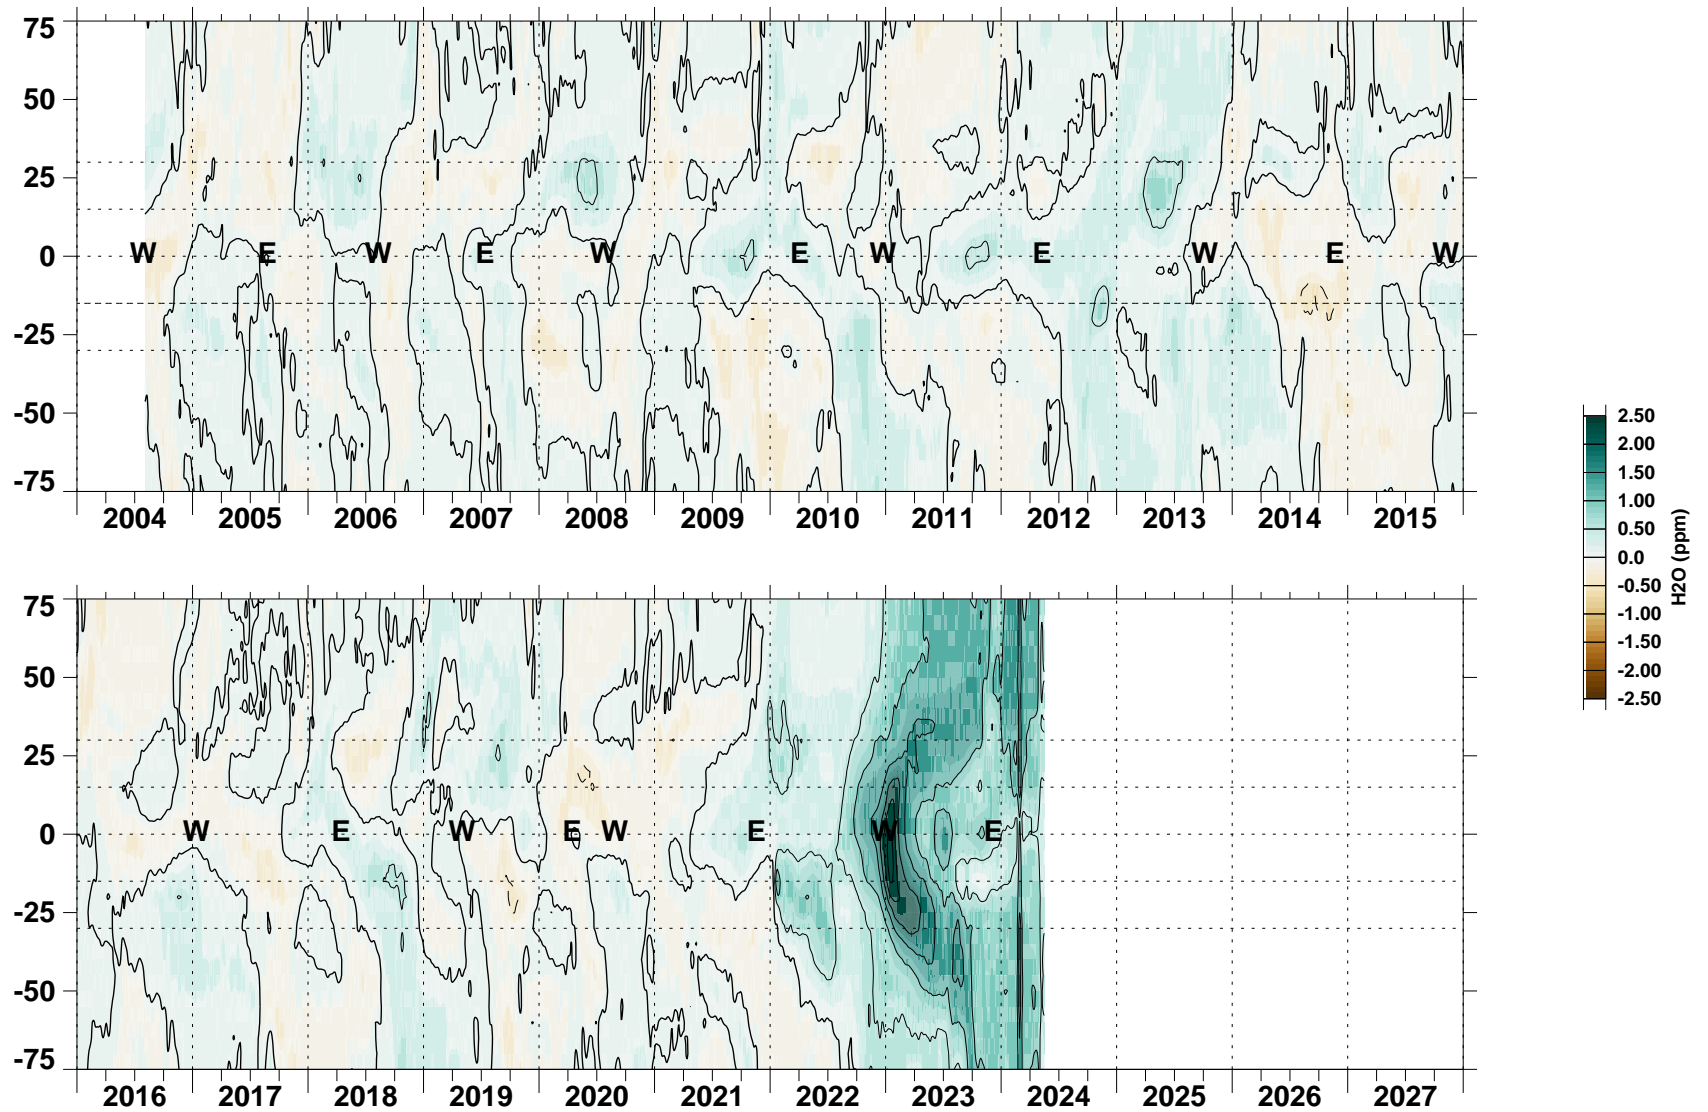

H₂O

6.8hPa

Gauss filter, half-amp.= 20.0 days