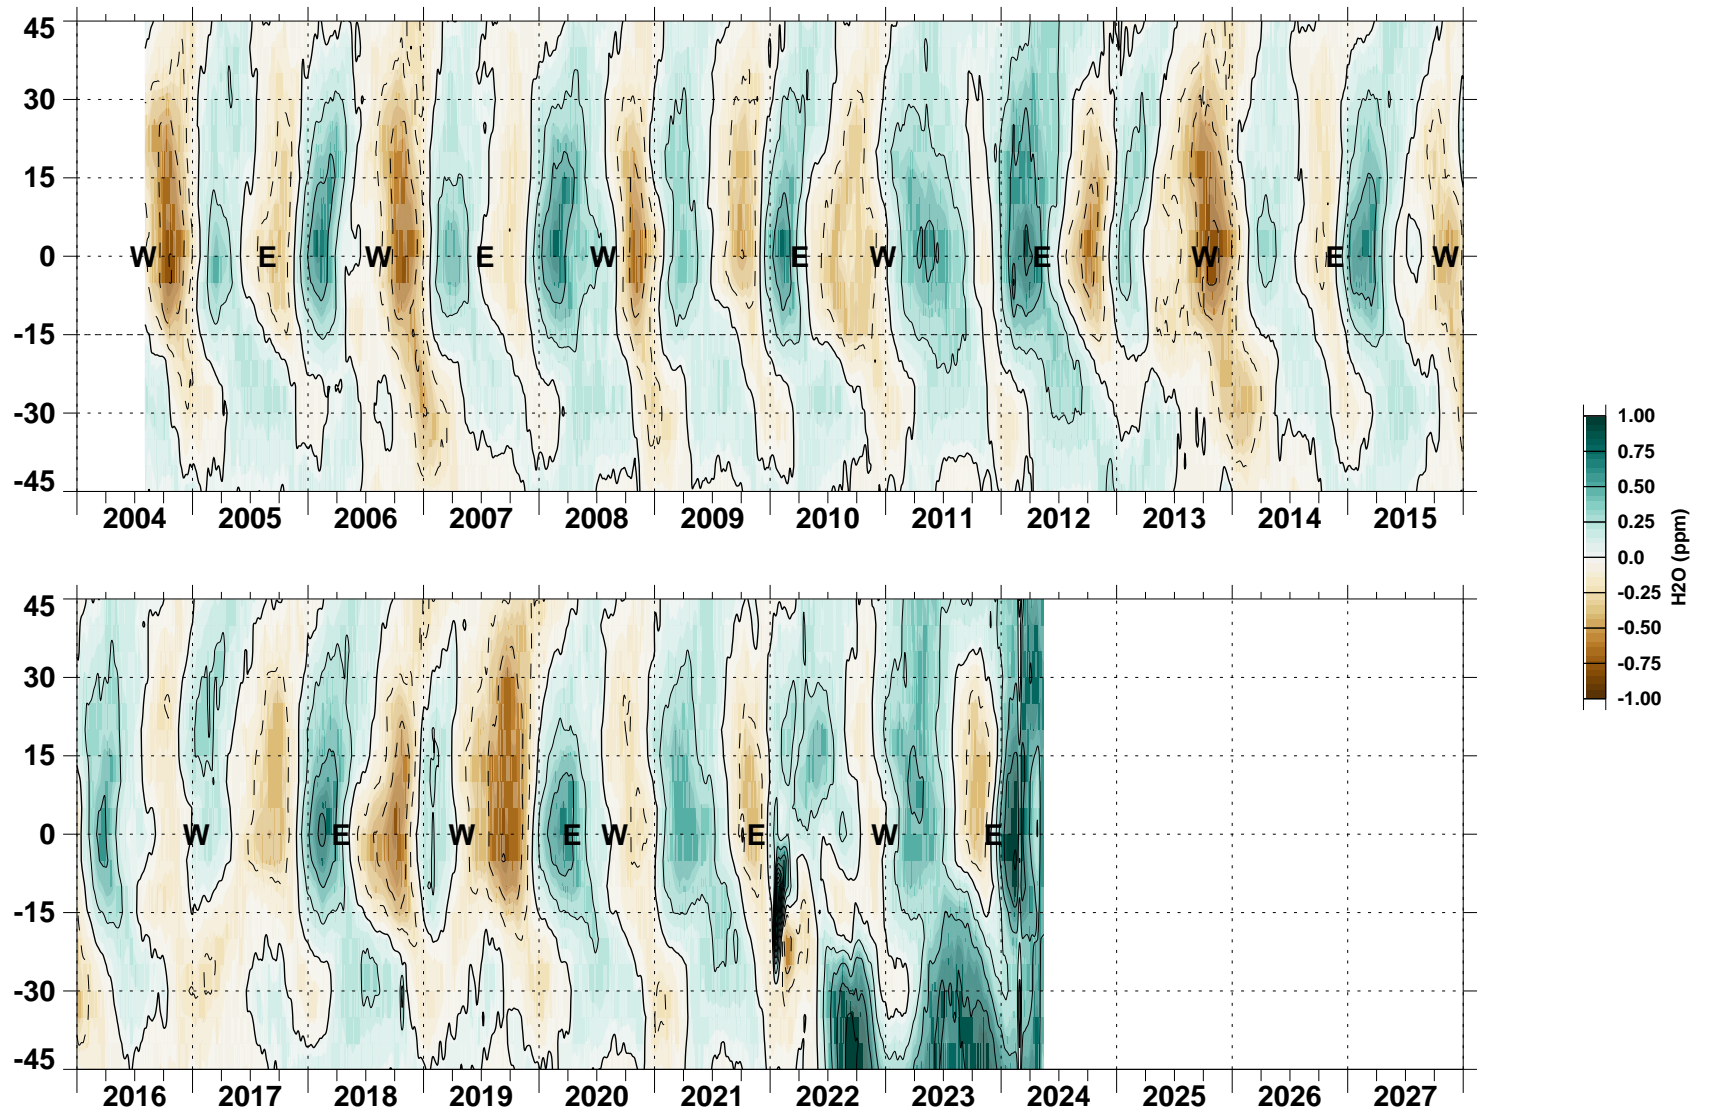

H₂O

46.4hPa

Gauss filter, half-amp.= 20.0 days