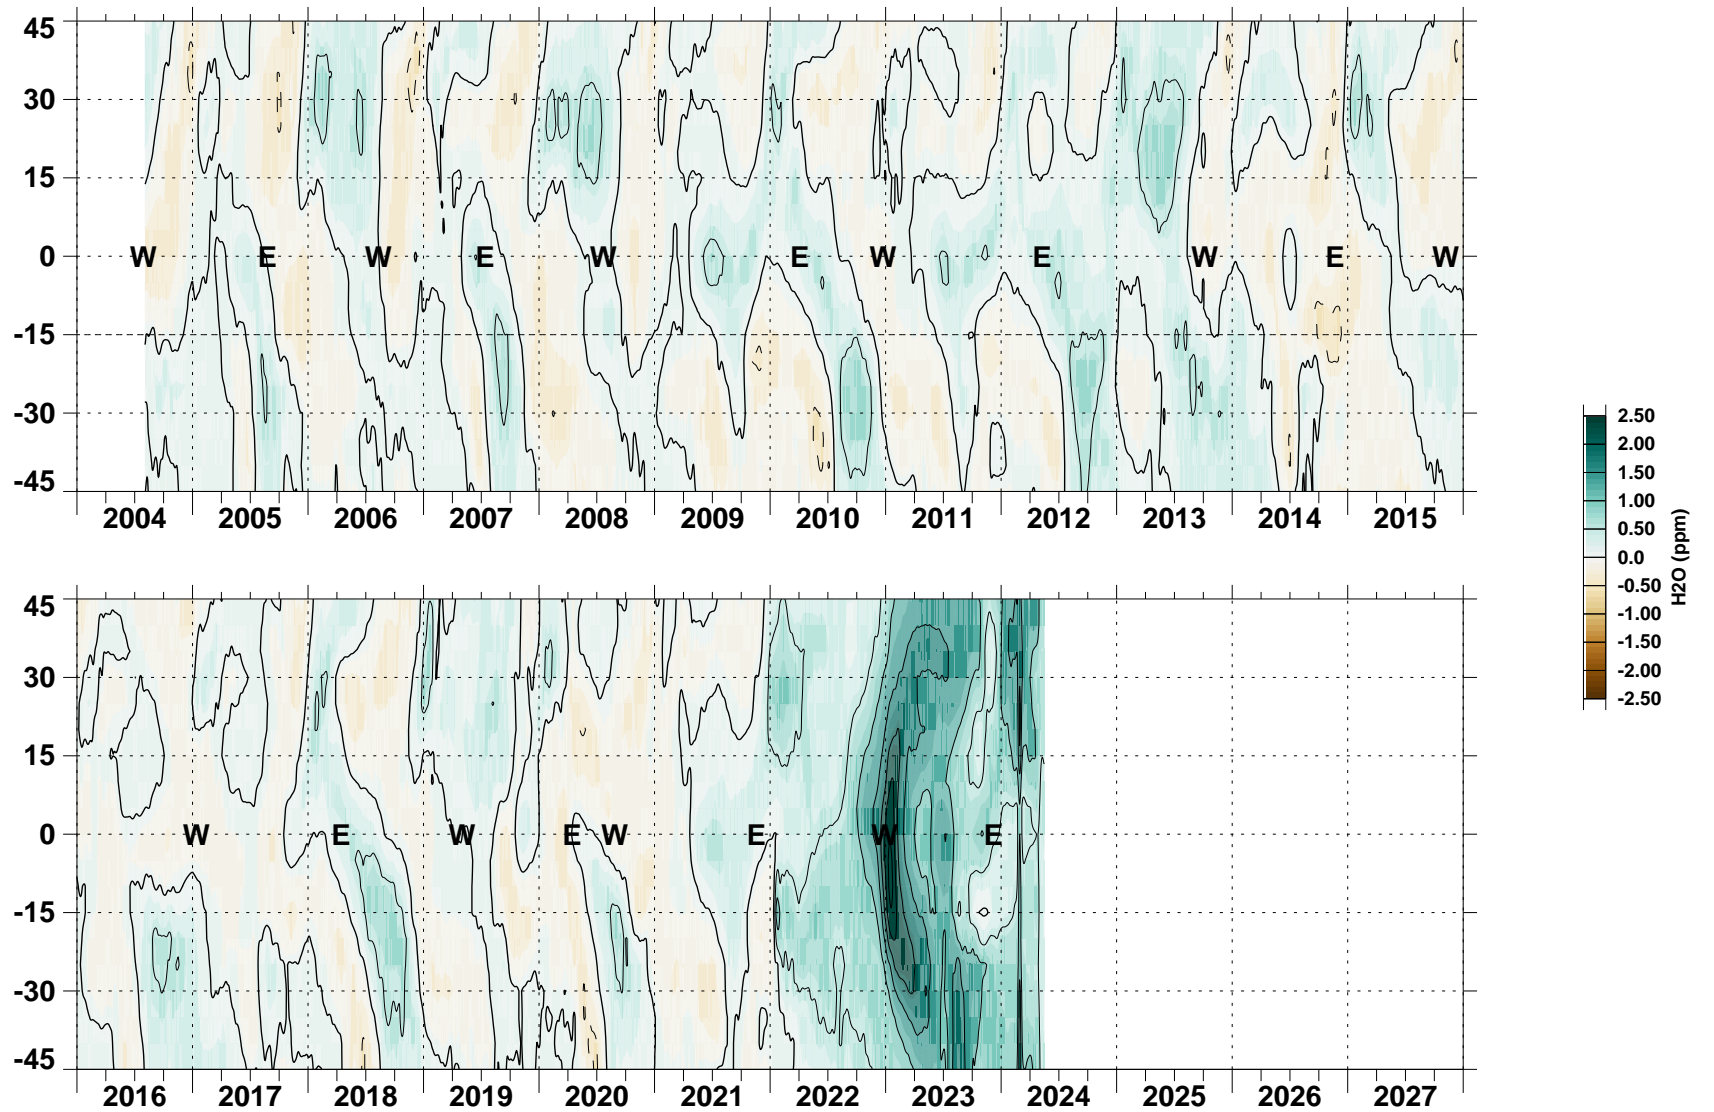

H₂O

6.8hPa

Gauss filter, half-amp.= 20.0 days