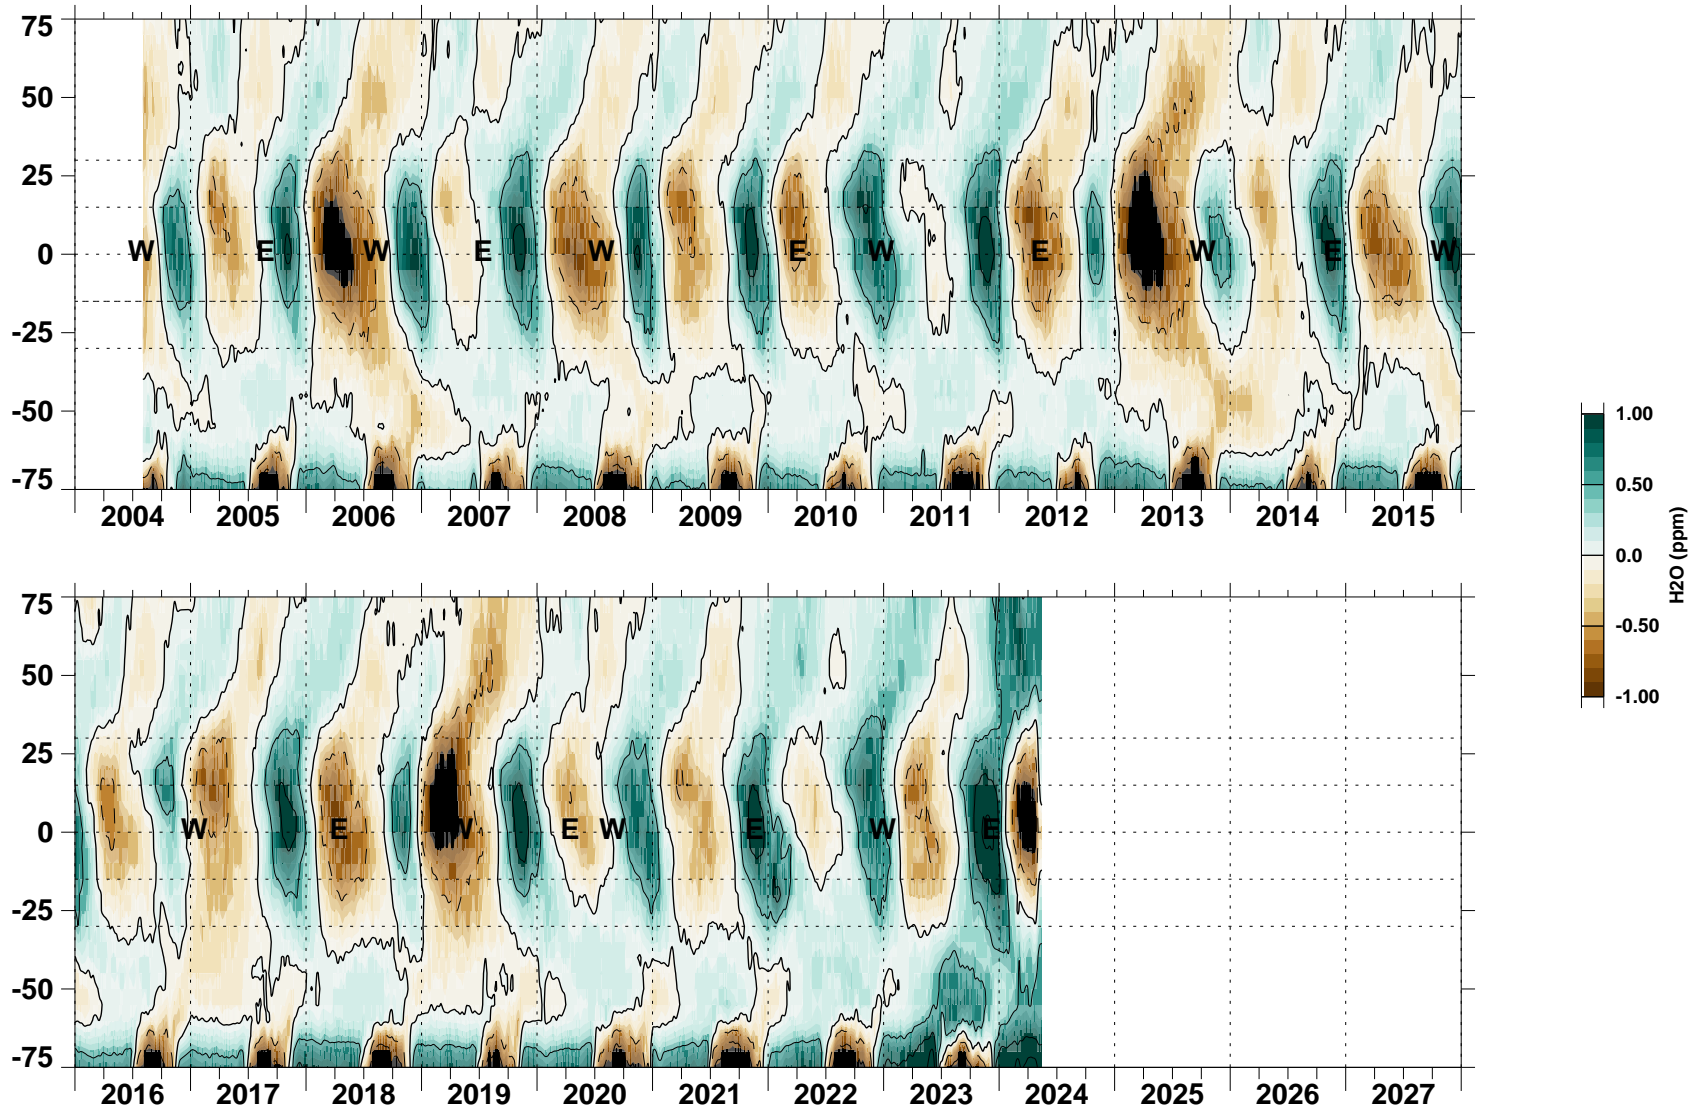

# H<sub>2</sub>O

# 68.1hPa

Gauss filter, half-amp.= 20.0 days

**Aura MLS**